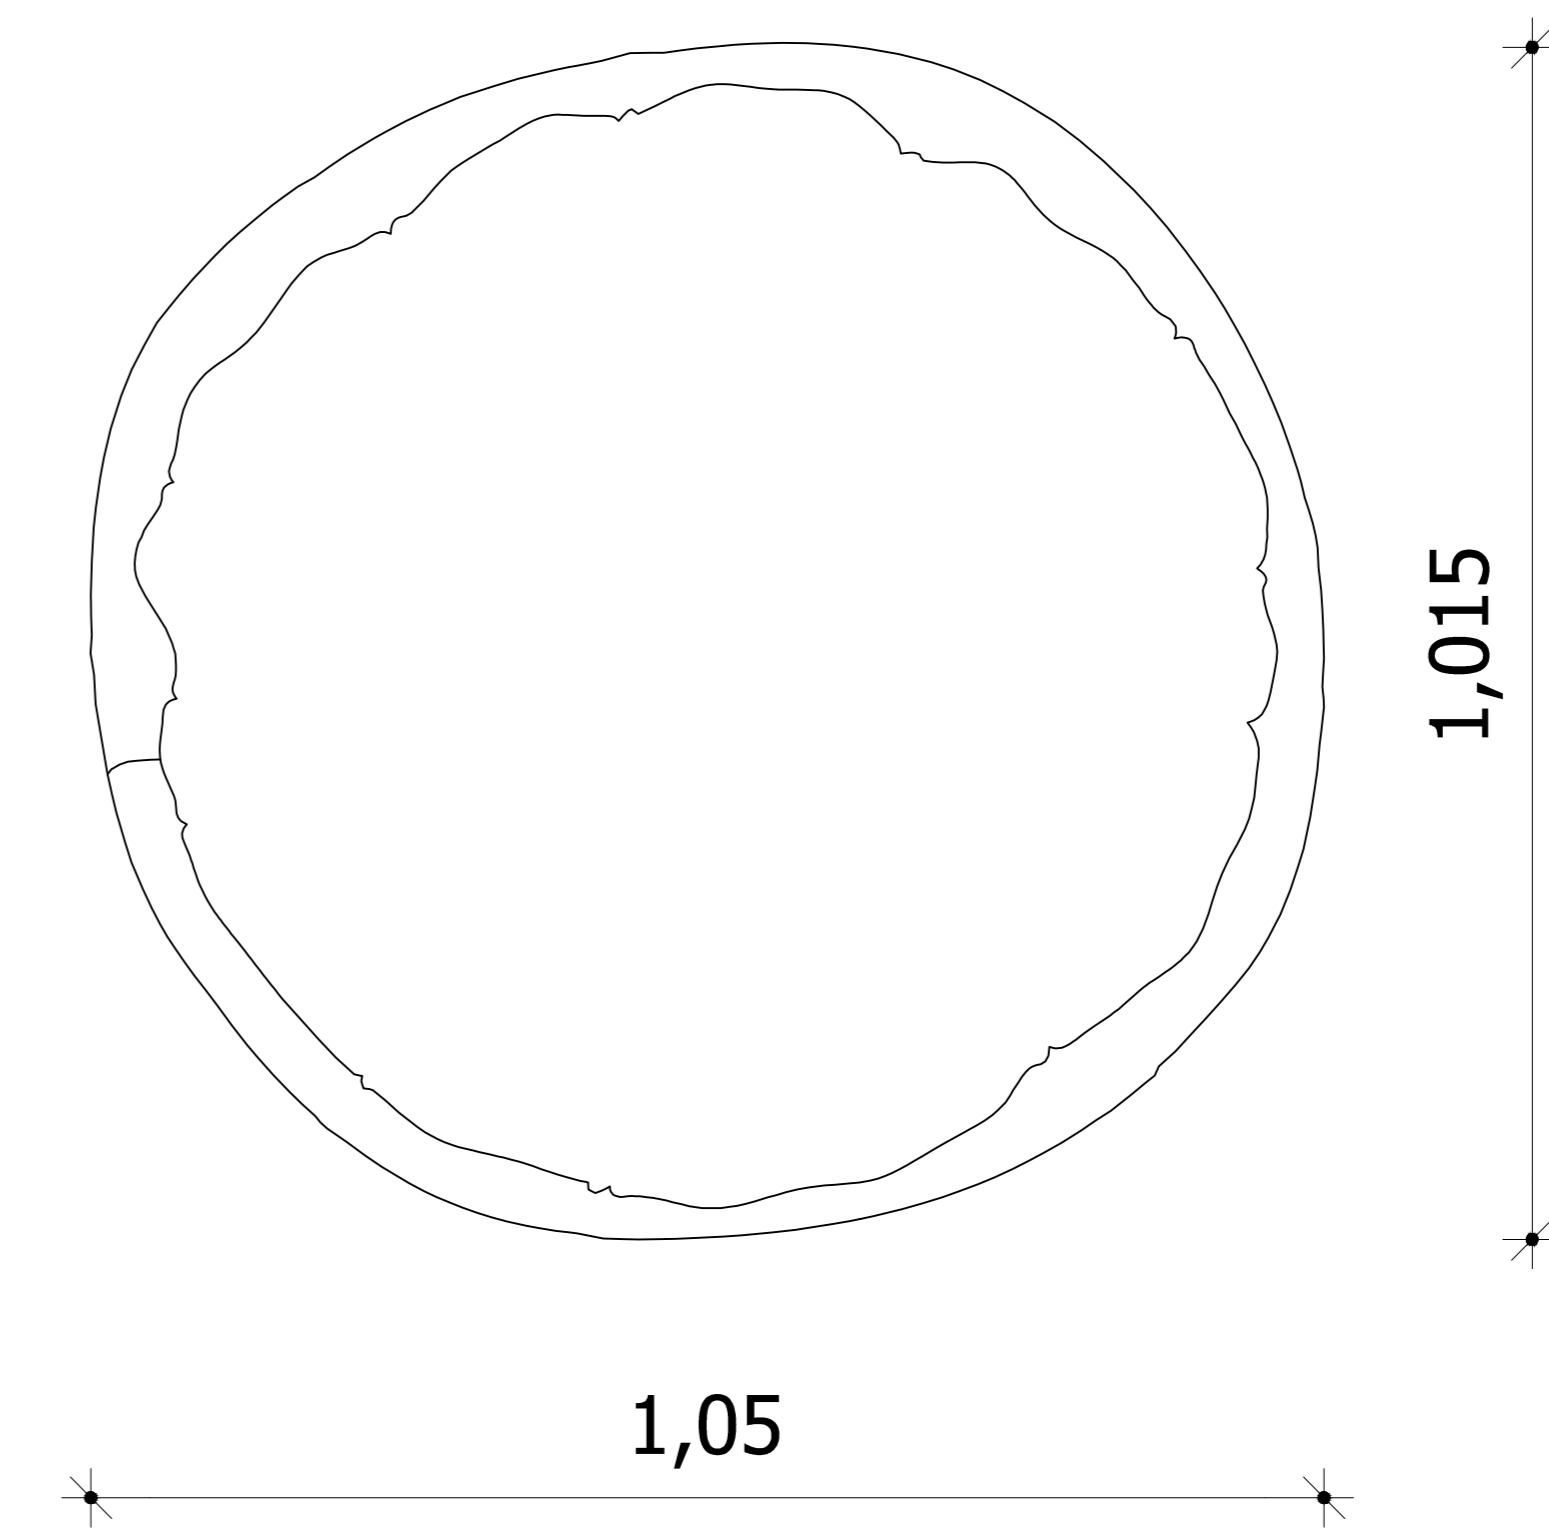

Side View

View

Top

Kolokithi pouf

designed by
COCO-MAT
sleep on nature 