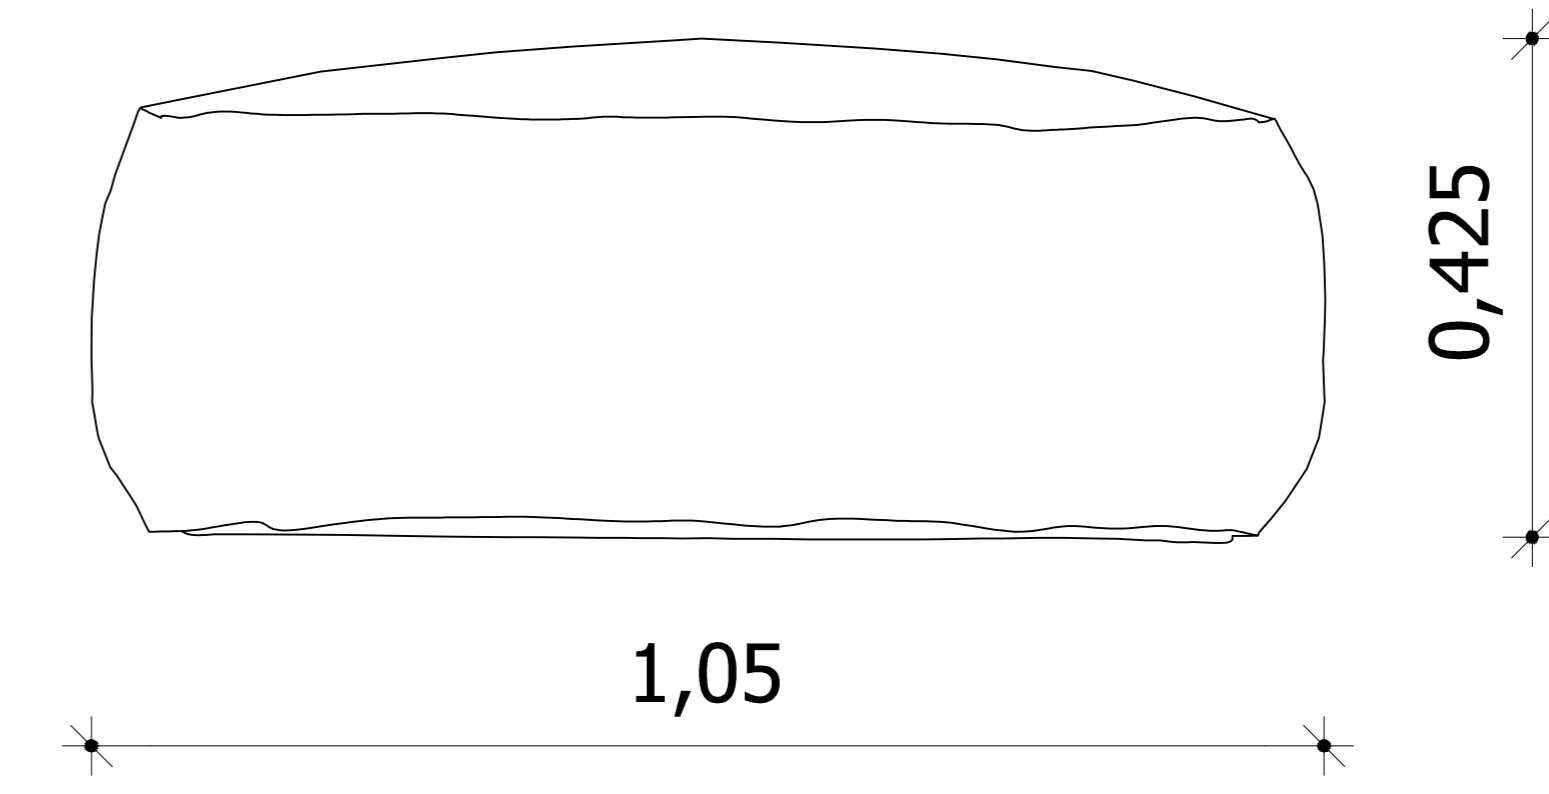

Side View

View

Top

Kolokithi pouf

designed by
COCO-MAT
sleep on nature 