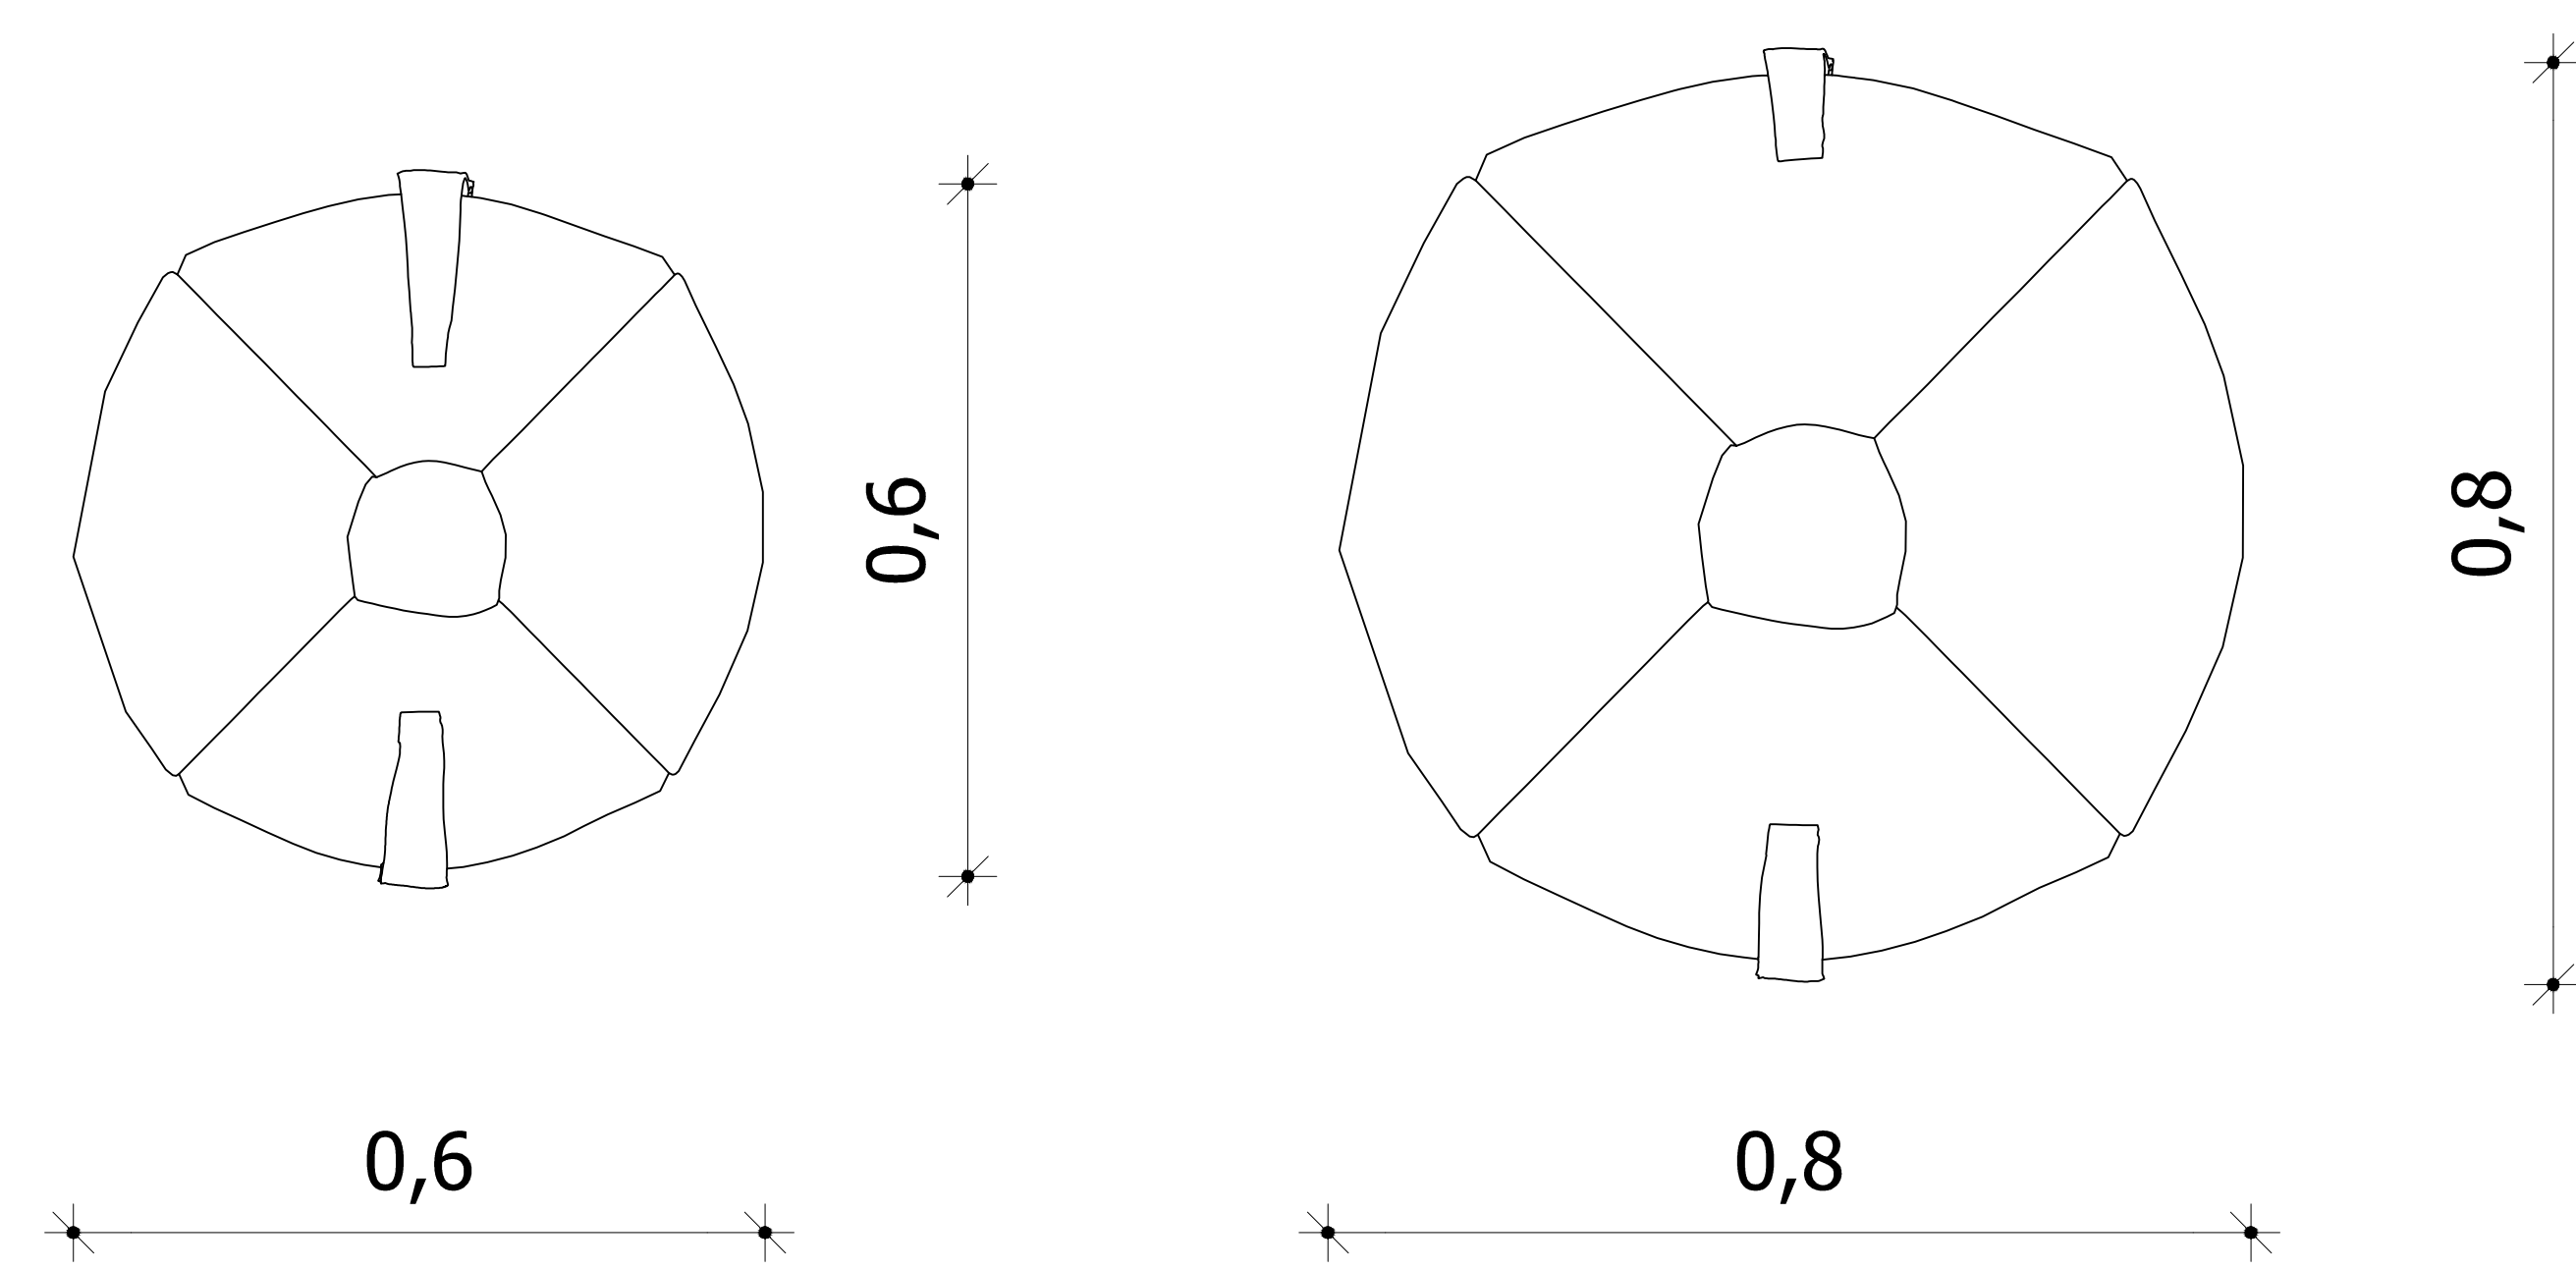

Side View

View

Top

Fasoli pouf

designed by
COCO-MAT
sleep on nature 