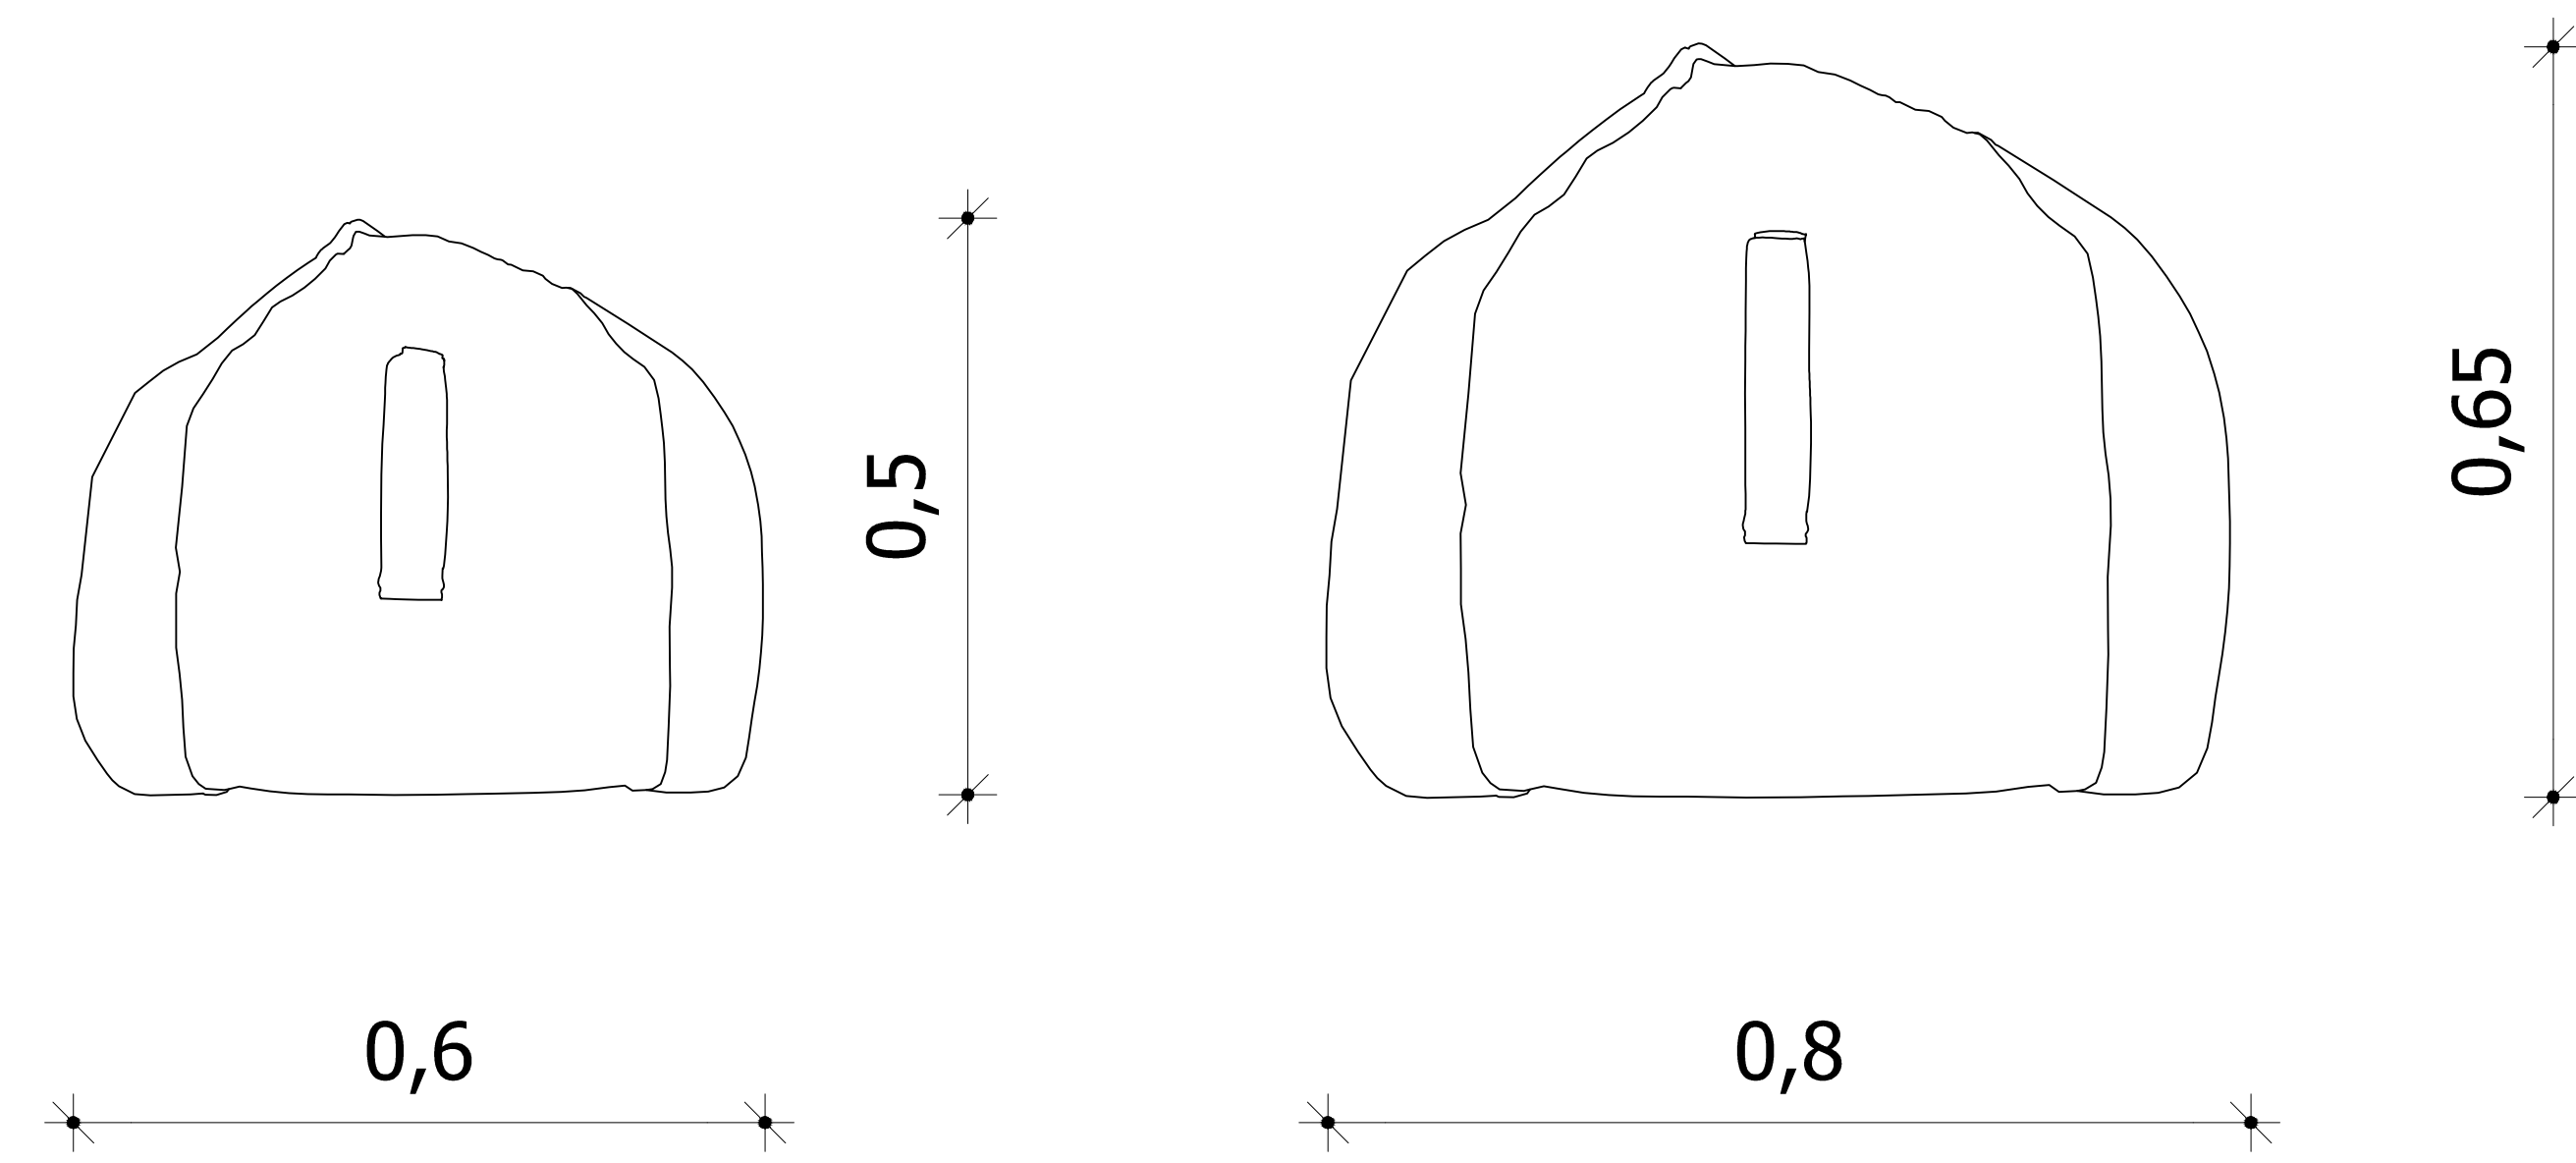

Side View

View

Top

Fasoli pouf

designed by
COCO-MAT
sleep on nature 