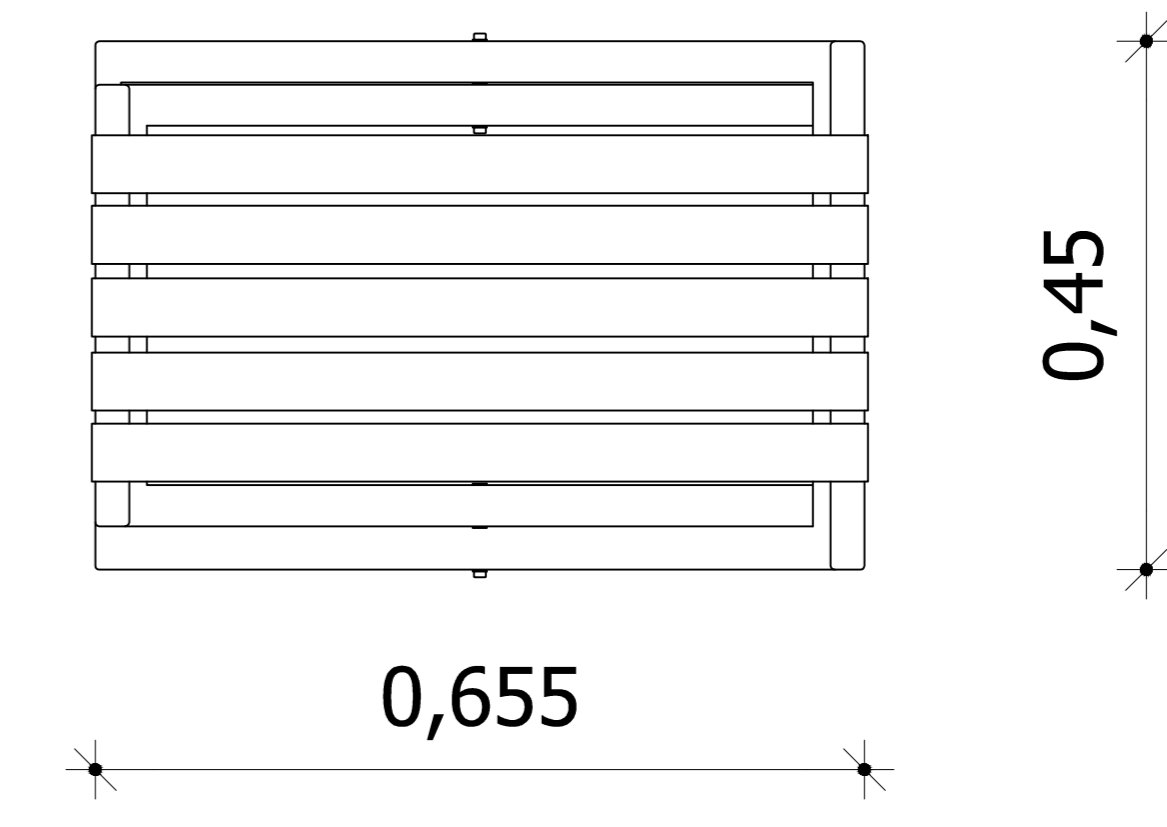

Side View

View

Top

Ixion luggage rack

designed by
COCO-MAT
 sleep on nature