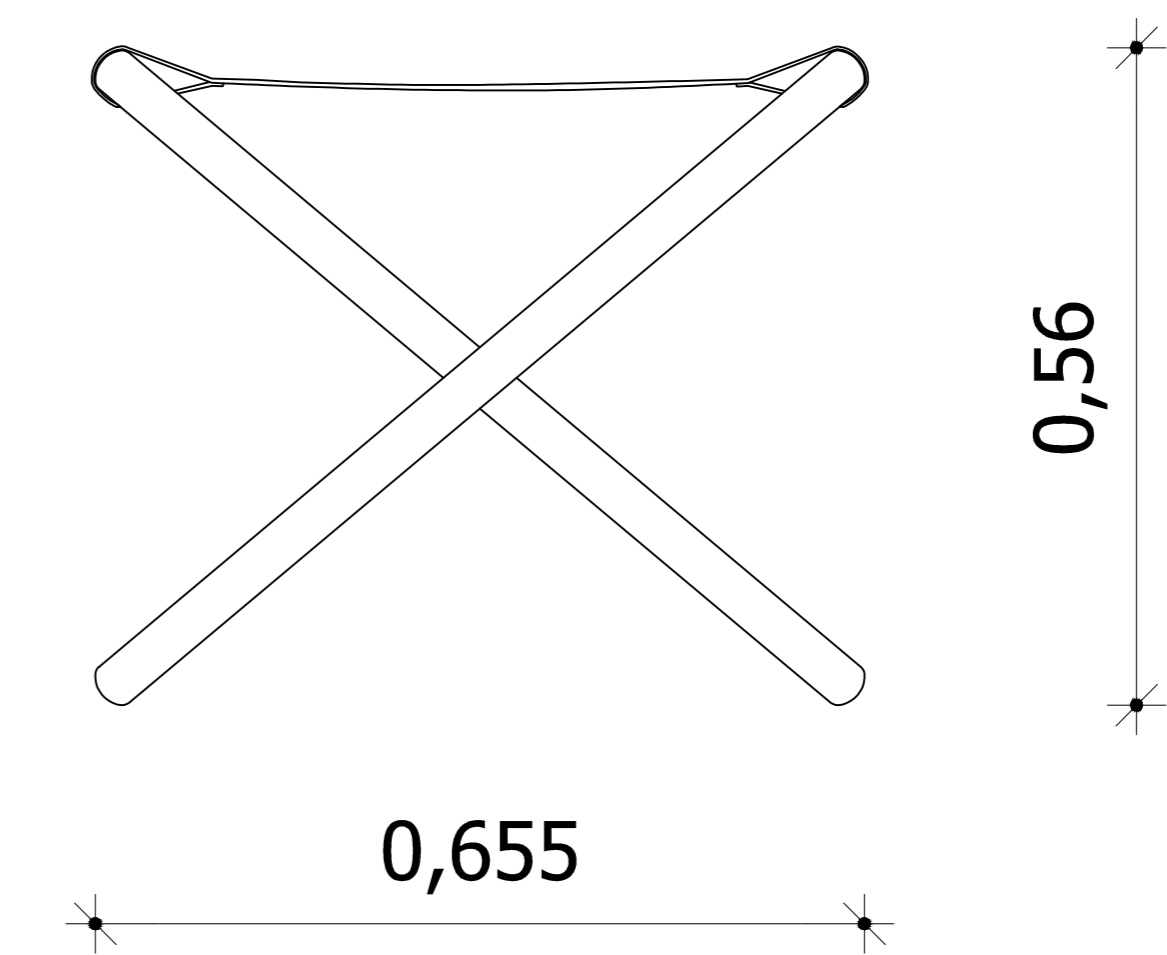

Side View

View

Top

Ixion luggage rack

designed by
COCO-MAT
 sleep on nature