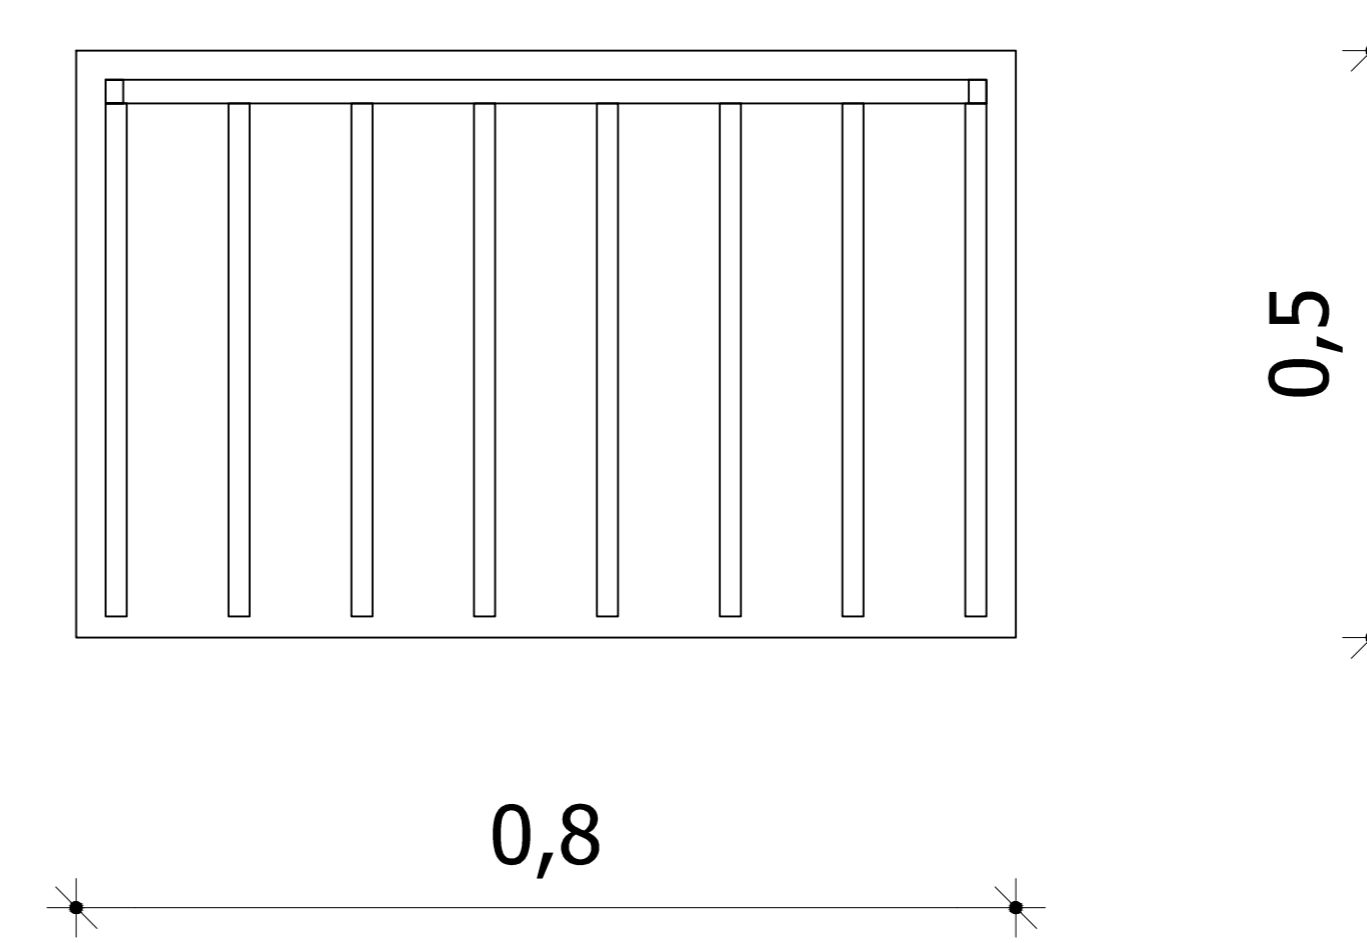

Side View

View

Top

Erato coffee table

designed by
COCO-MAT
sleep on nature 