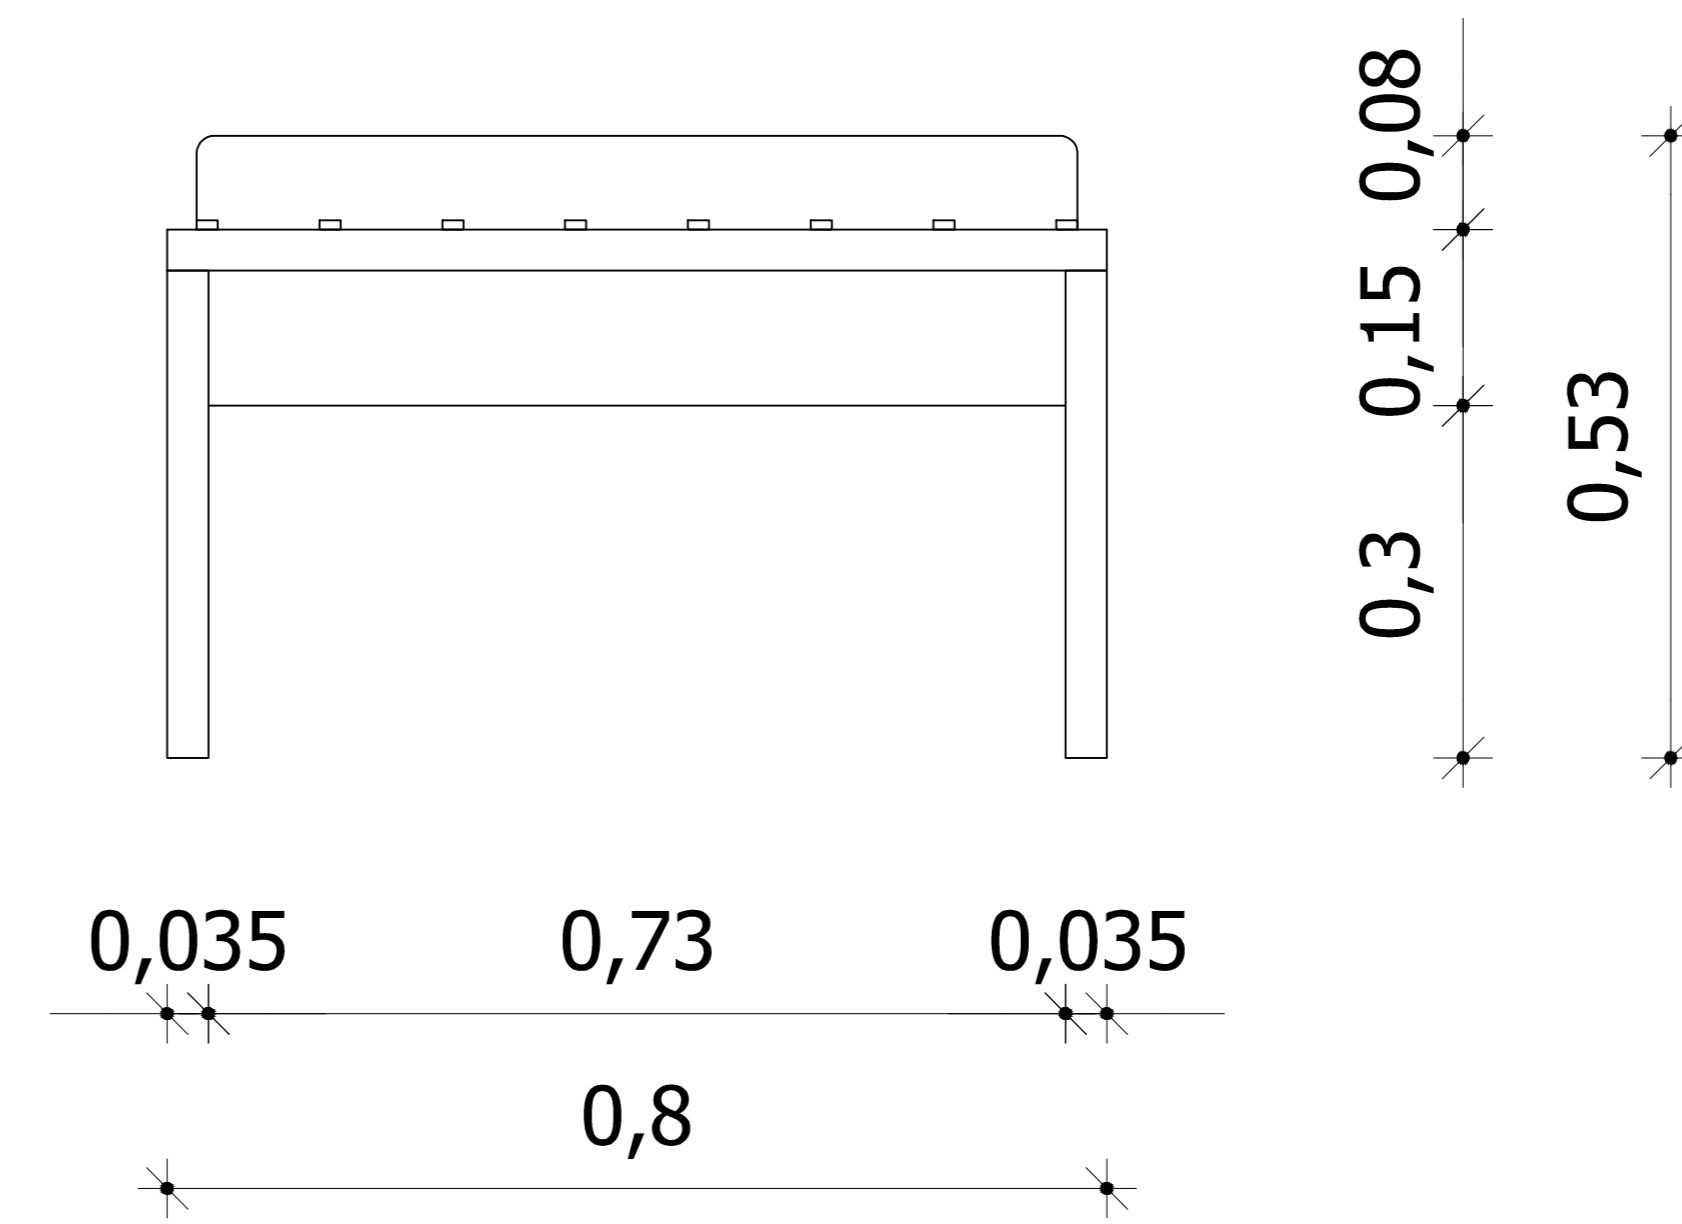

Side View

View

Top

Erato coffee table

designed by
COCO-MAT
sleep on nature 