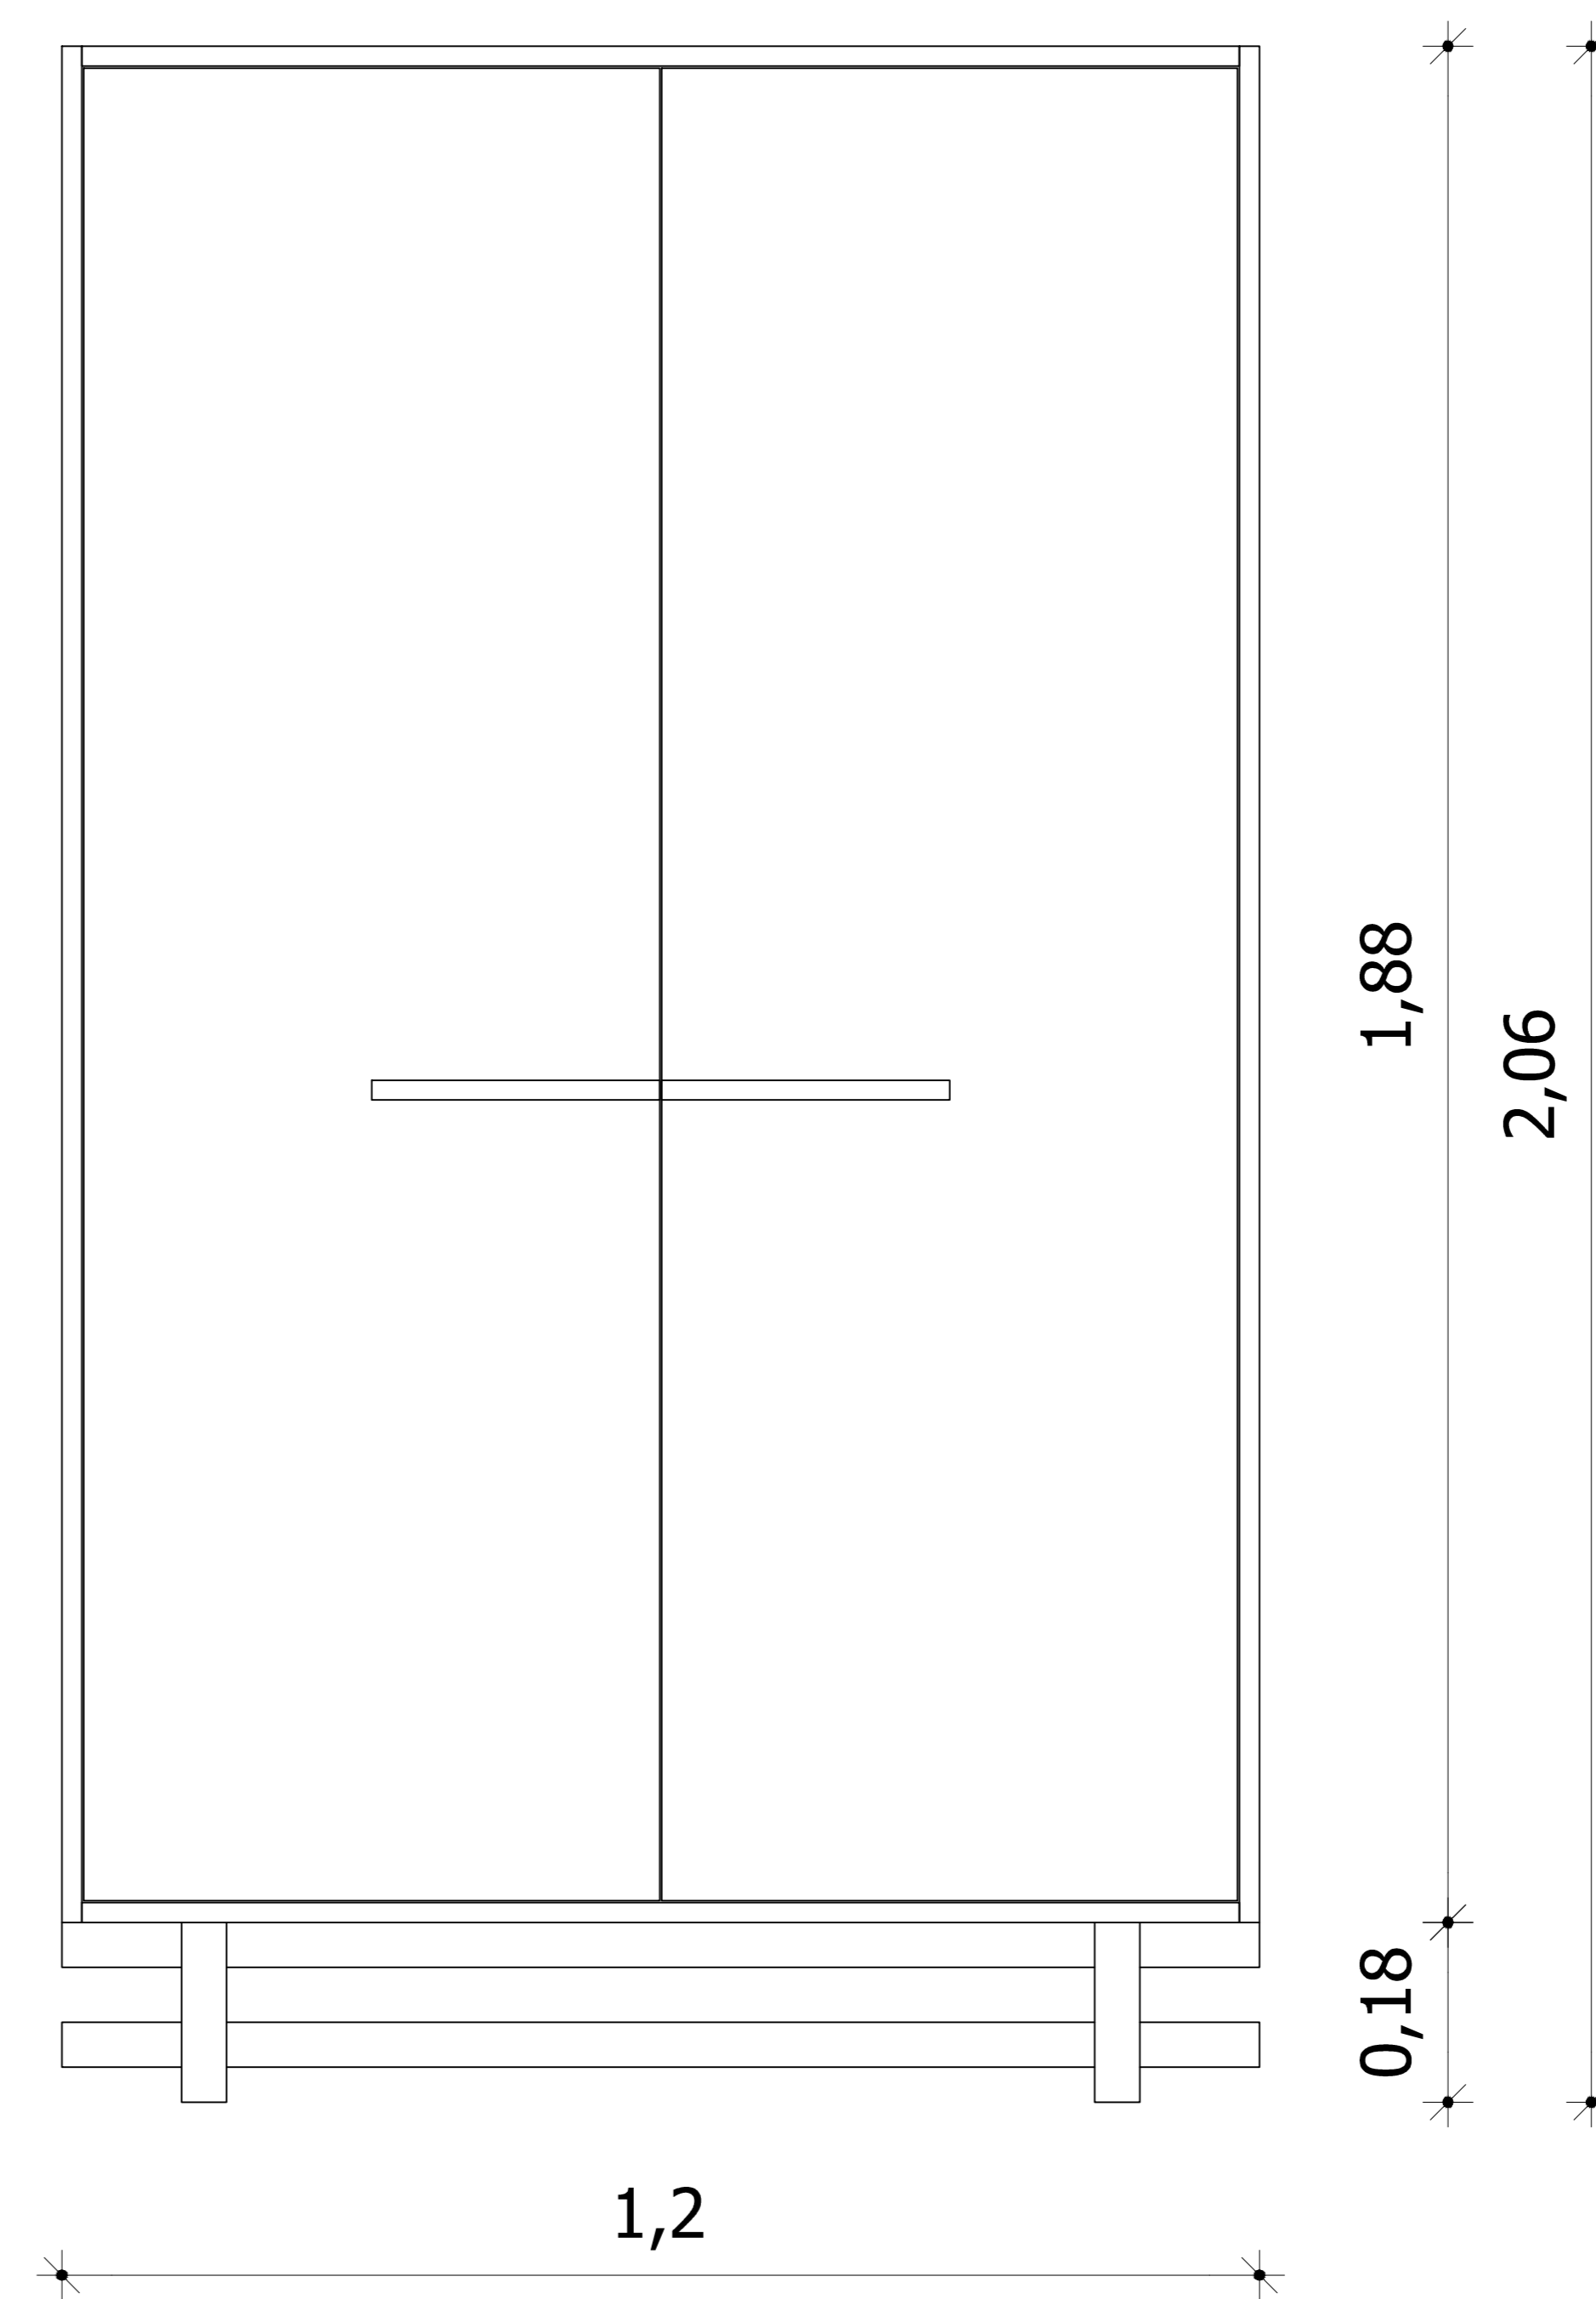

Side View

View

Top

Elaia wardrobe

designed by  
**COCO-MAT**  
 sleep on nature