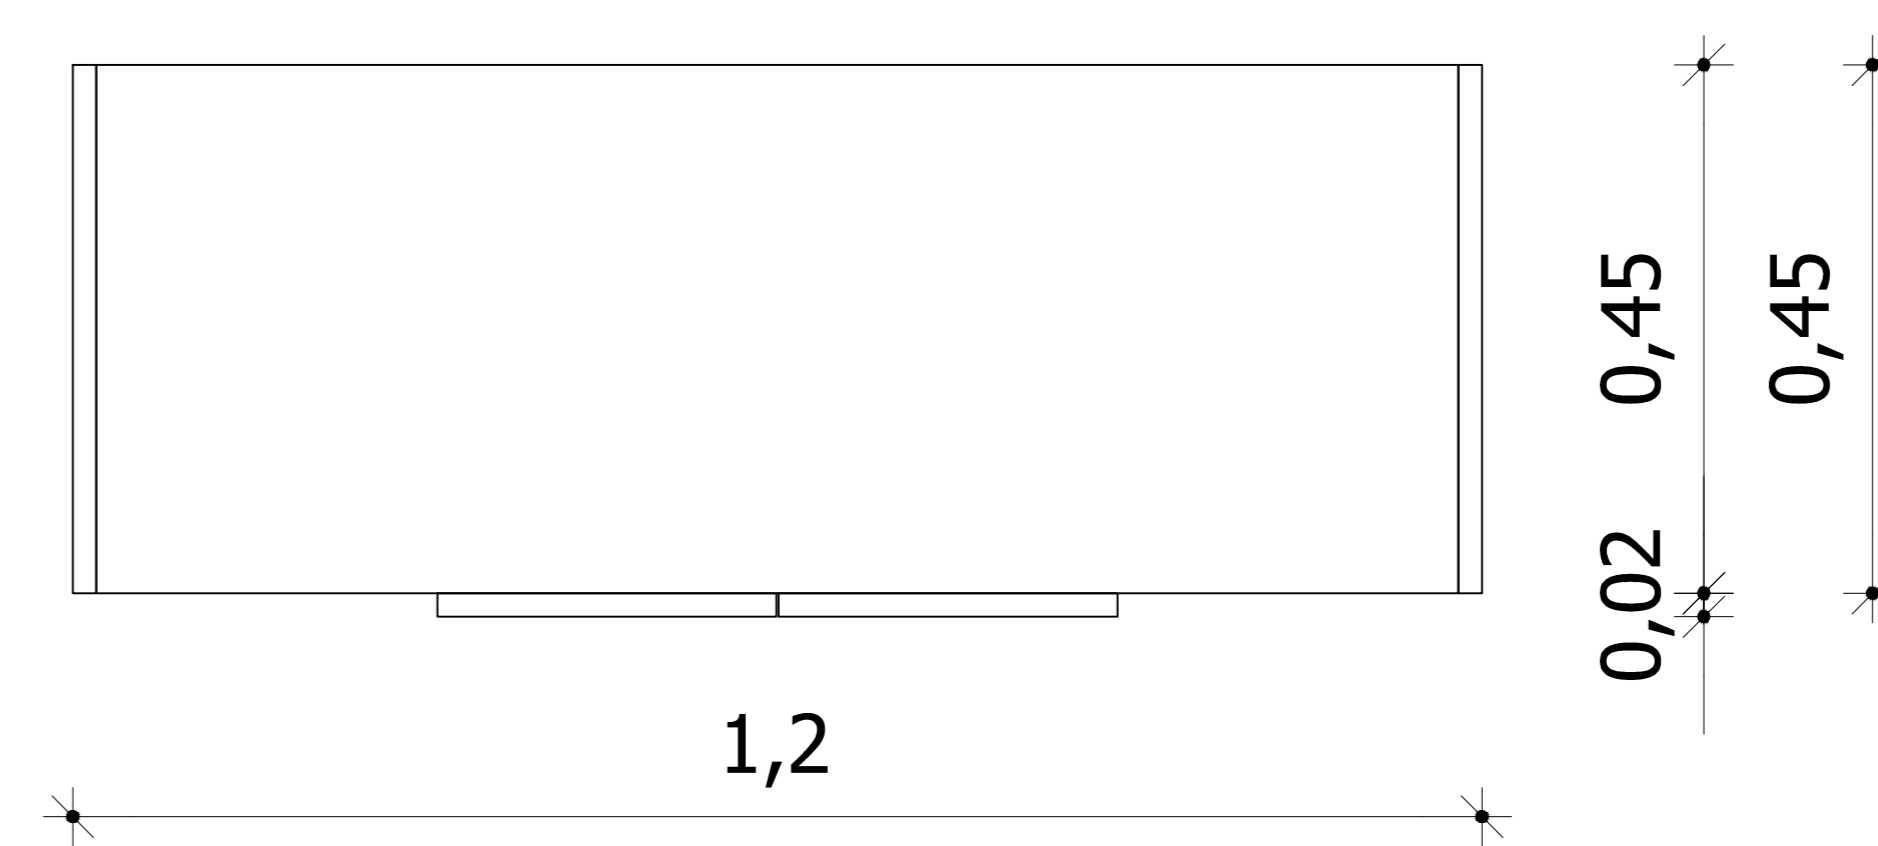

Side View

View

Top

Elaia wardrobe

designed by  
**COCO-MAT**  
 sleep on nature