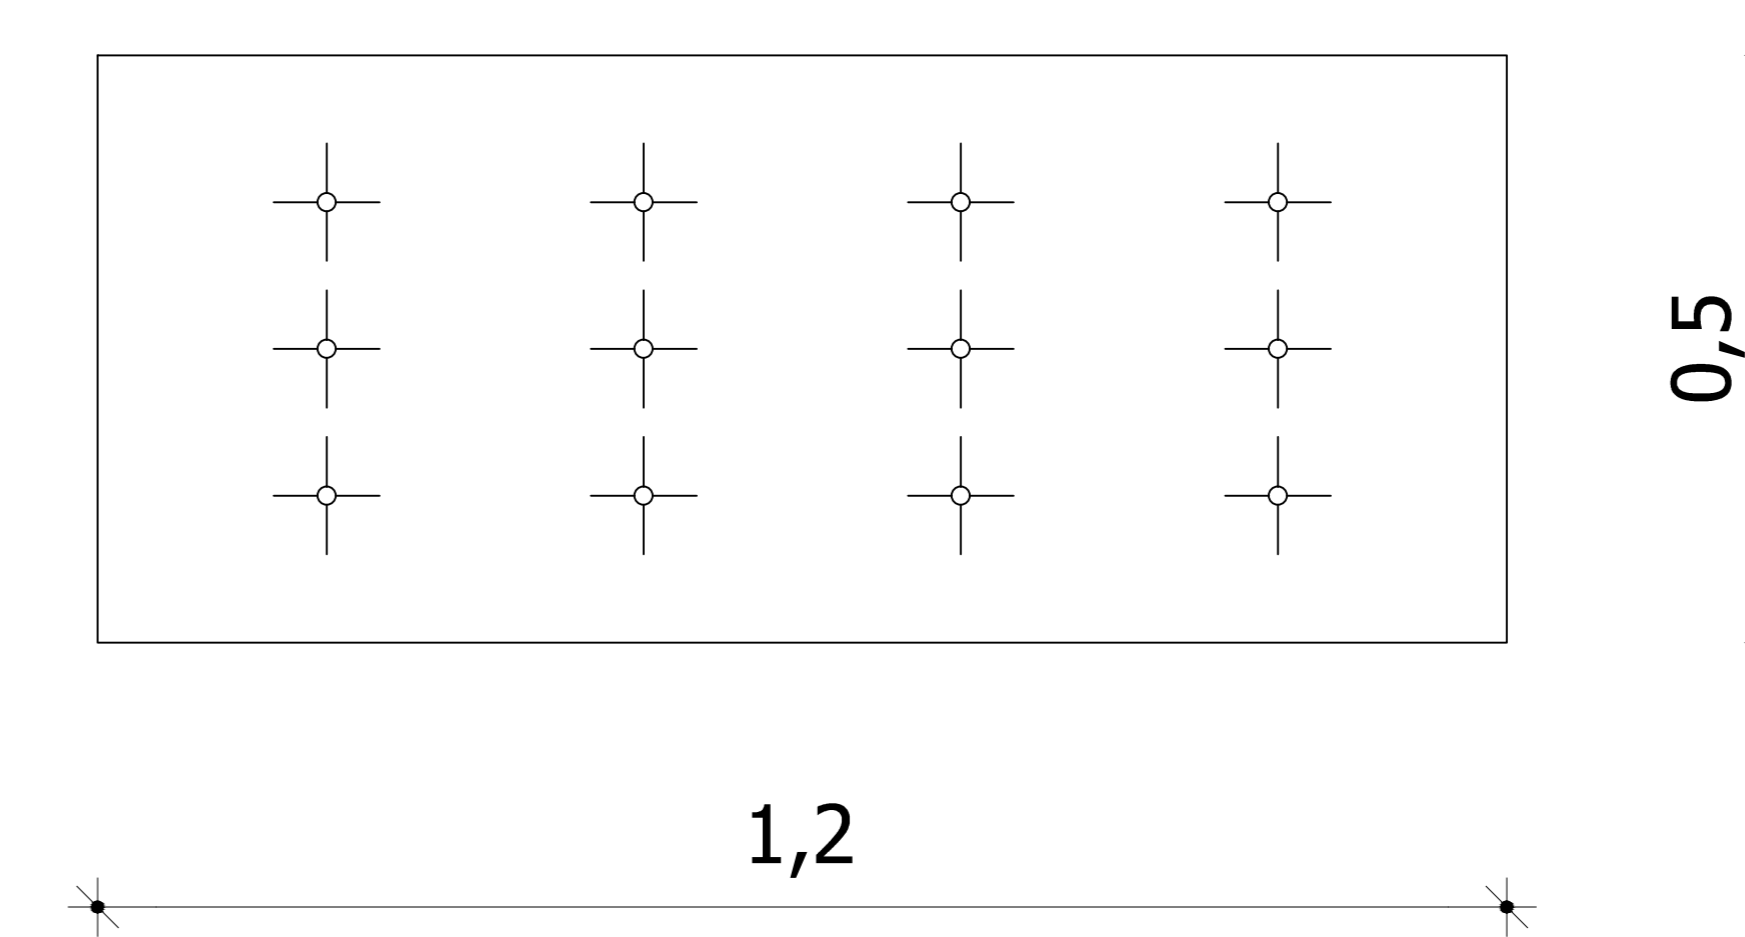

Side View

View

Top

Elaia luggage rack III

designed by
COCO-MAT
sleep on nature 