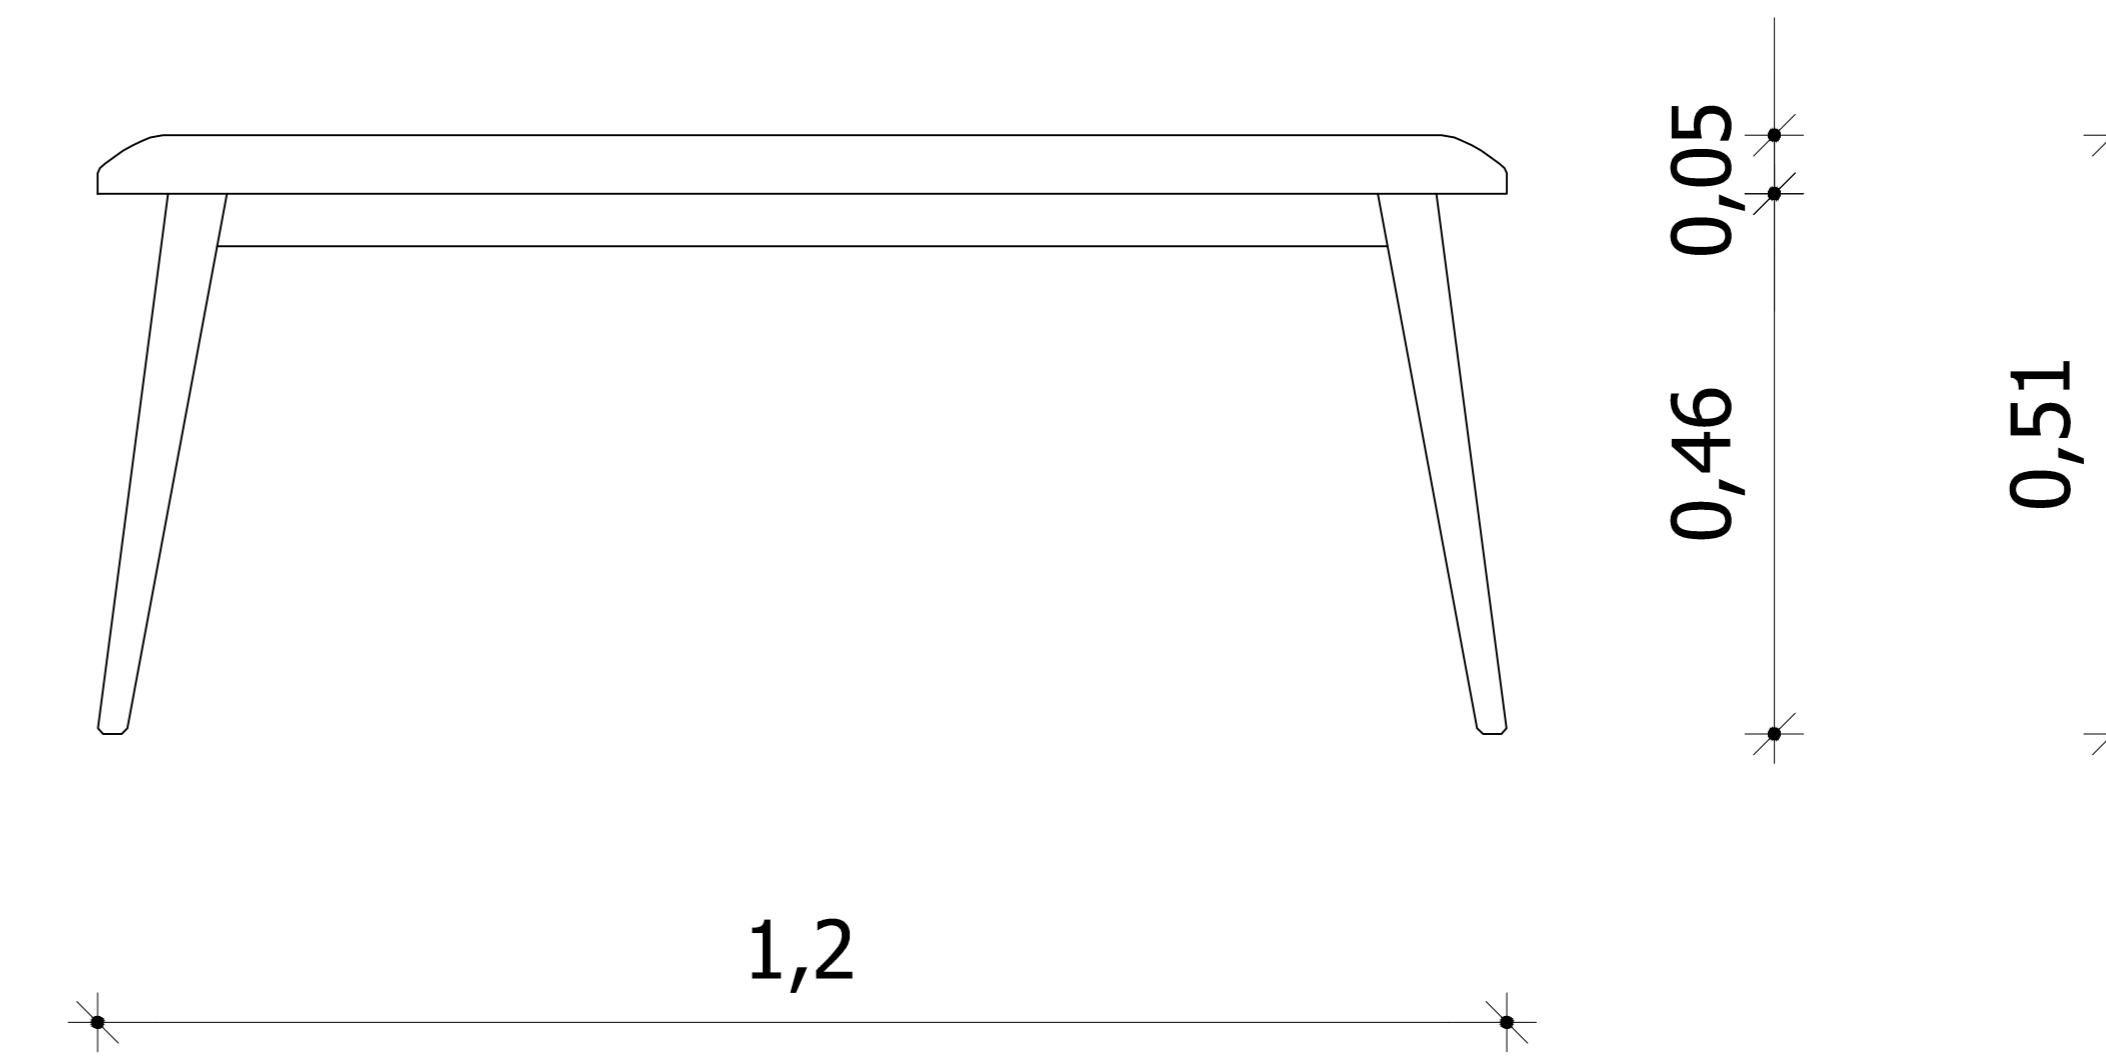

Side View

View

Top

Elaia luggage rack III

designed by
COCO-MAT
sleep on nature 