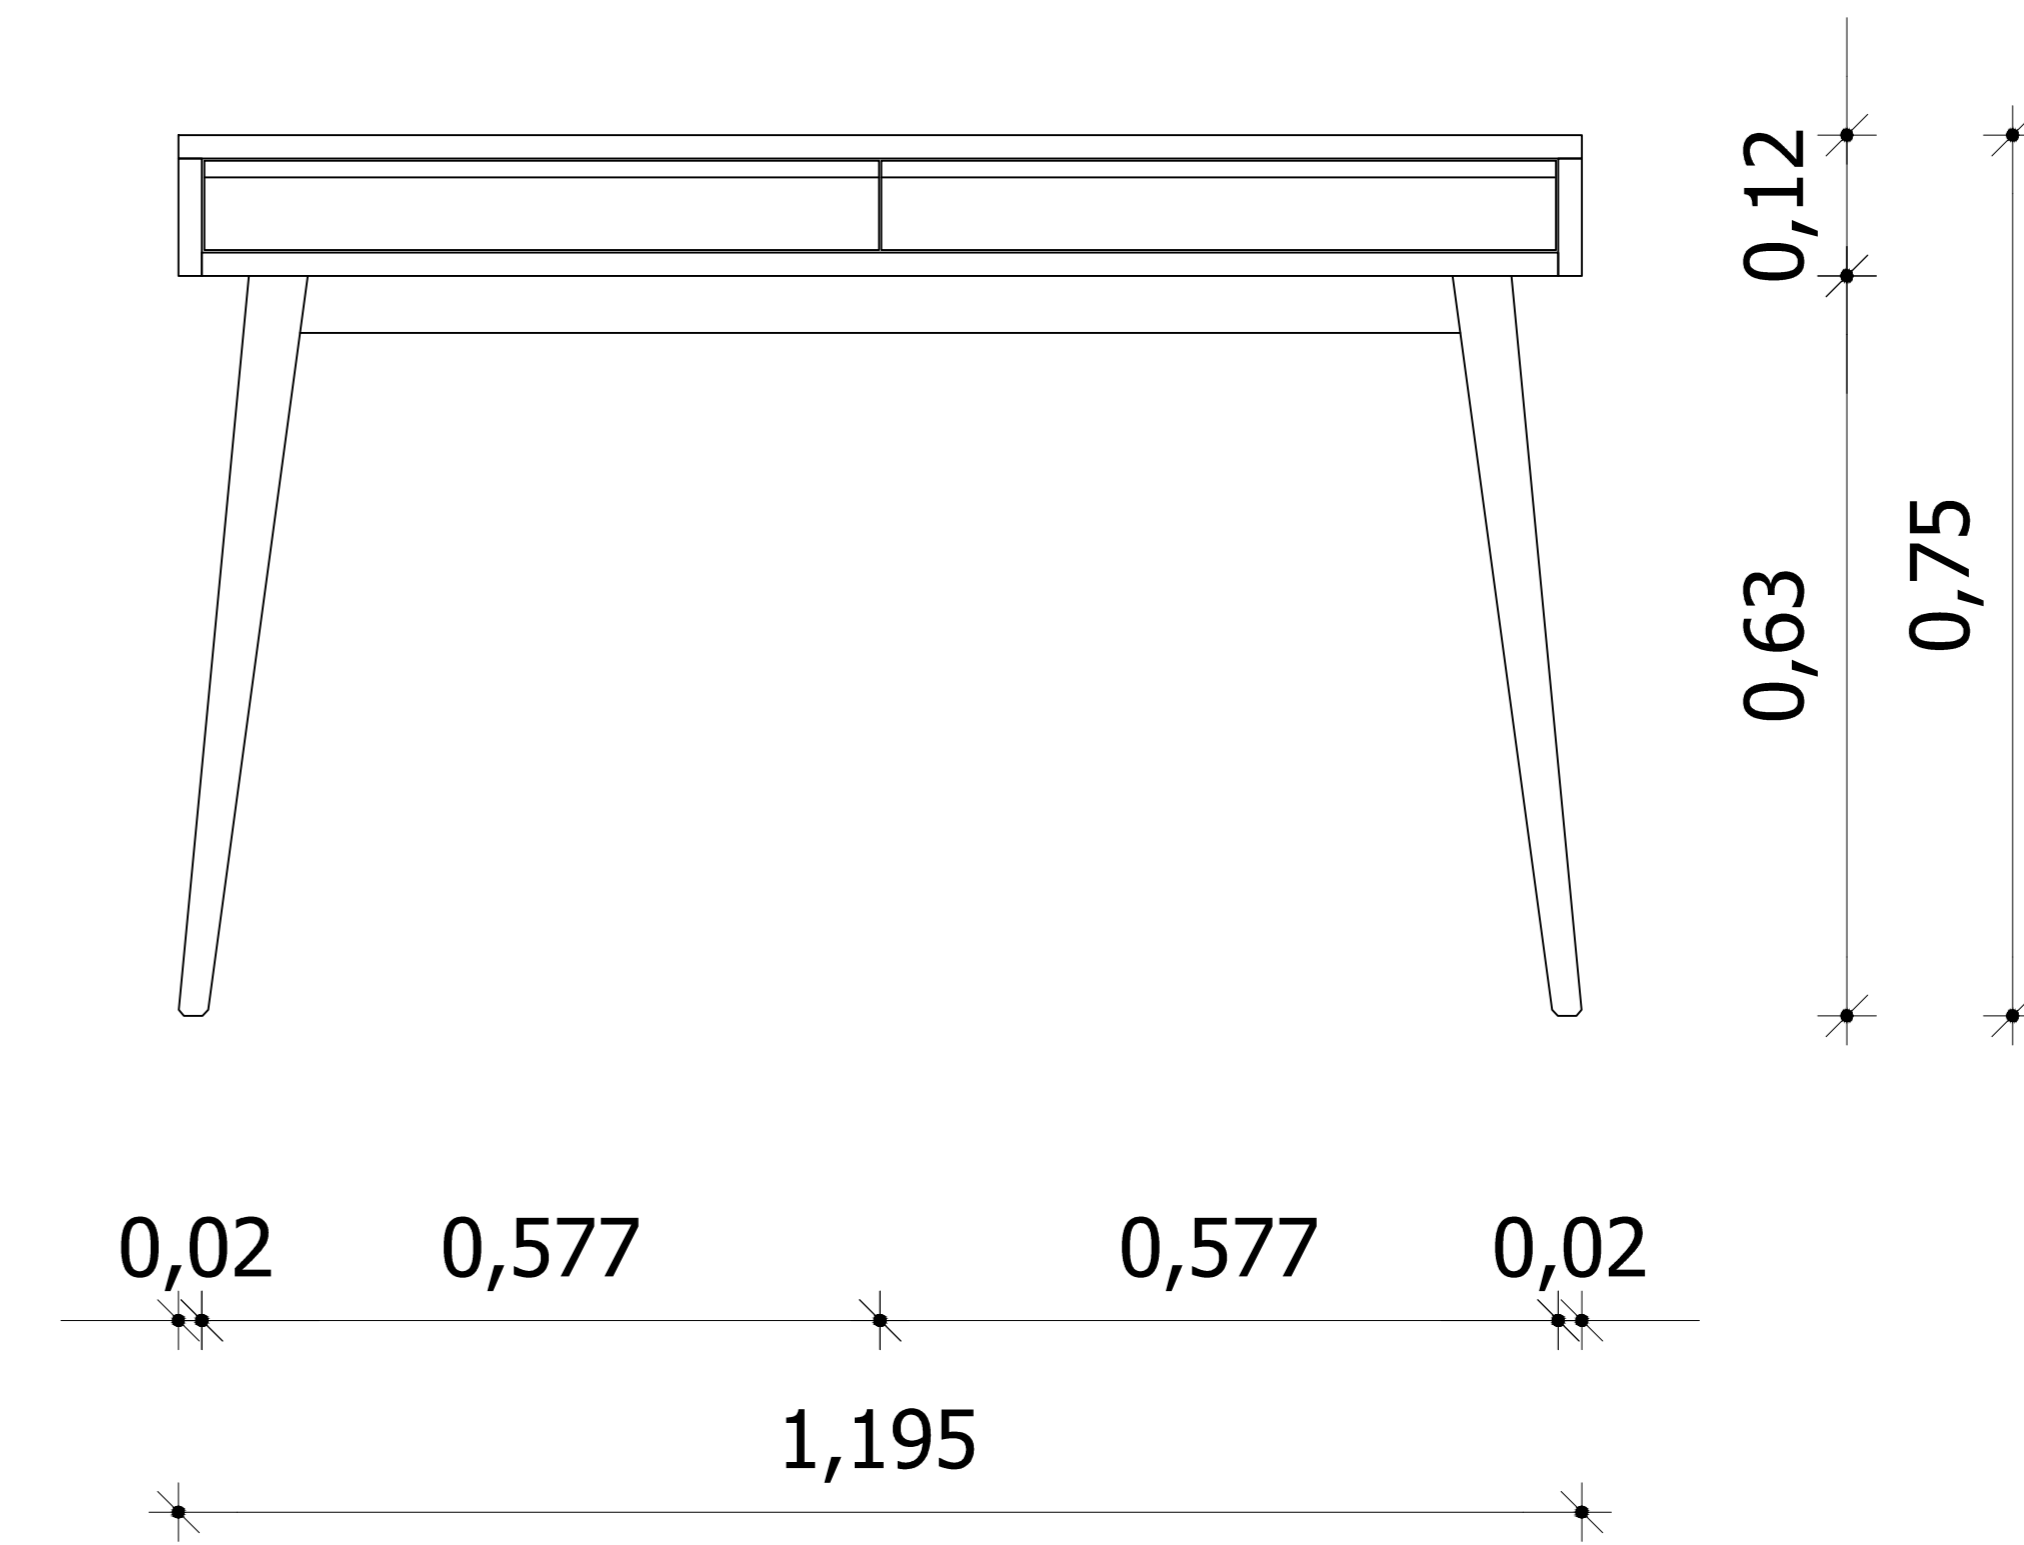

Side View

View

Plan

---

Elaia console table I

designed by  
**COCO-MAT**  
sleep on nature 