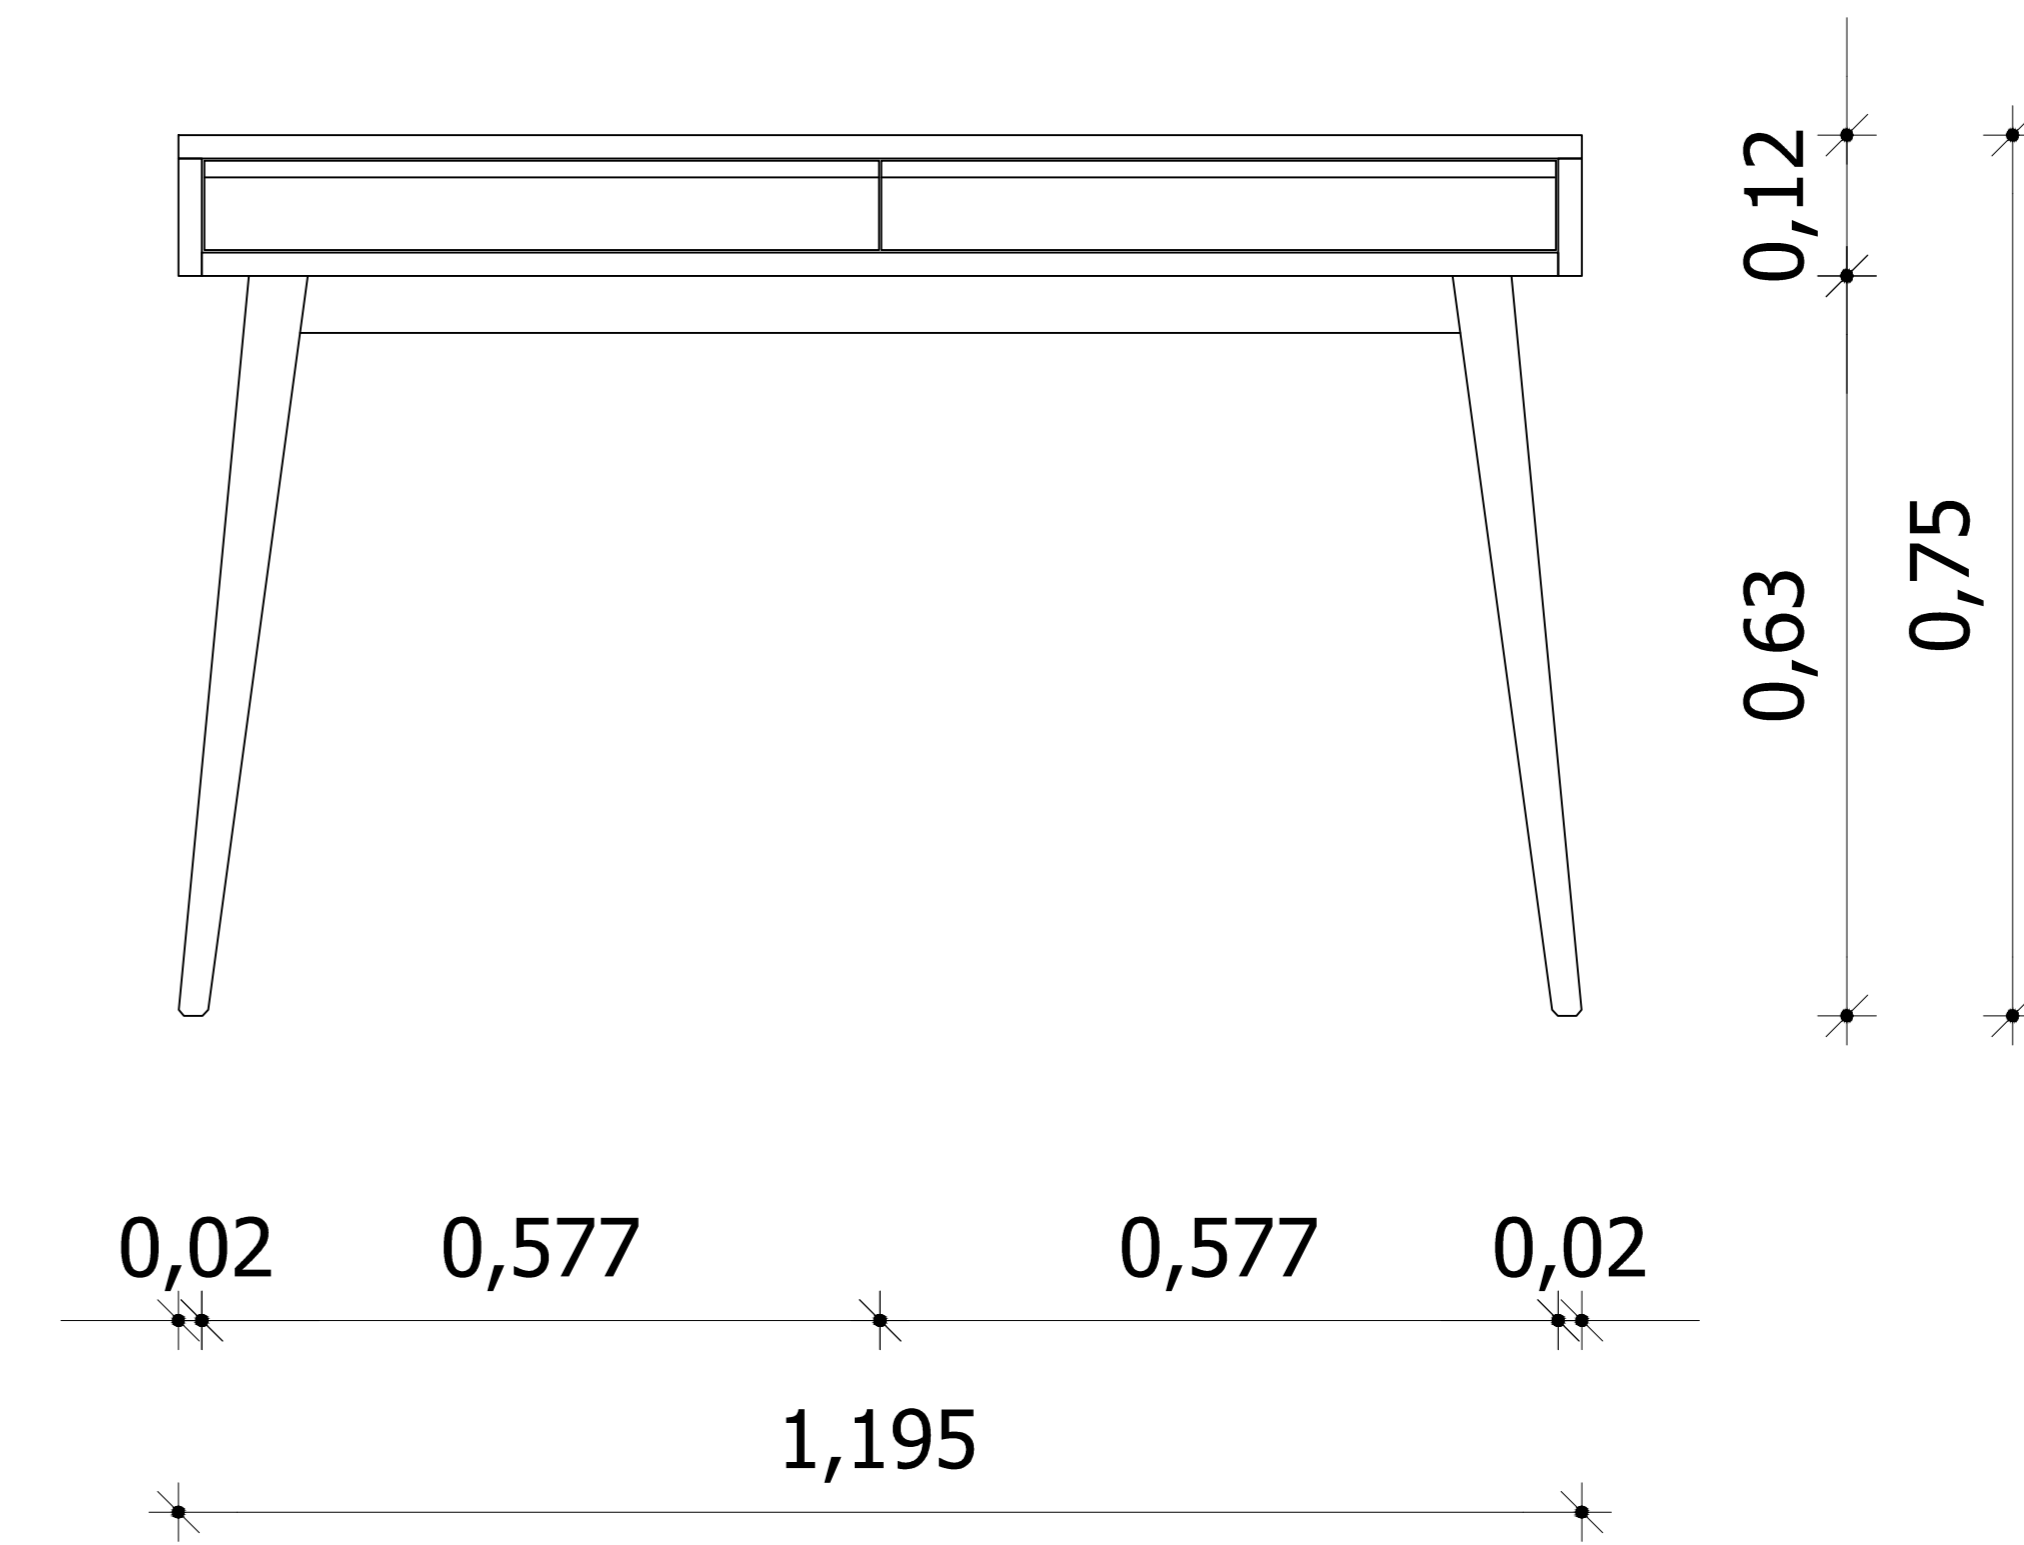

Side View

View

Plan

Elaia console table II

designed by
COCO-MAT
sleep on nature 