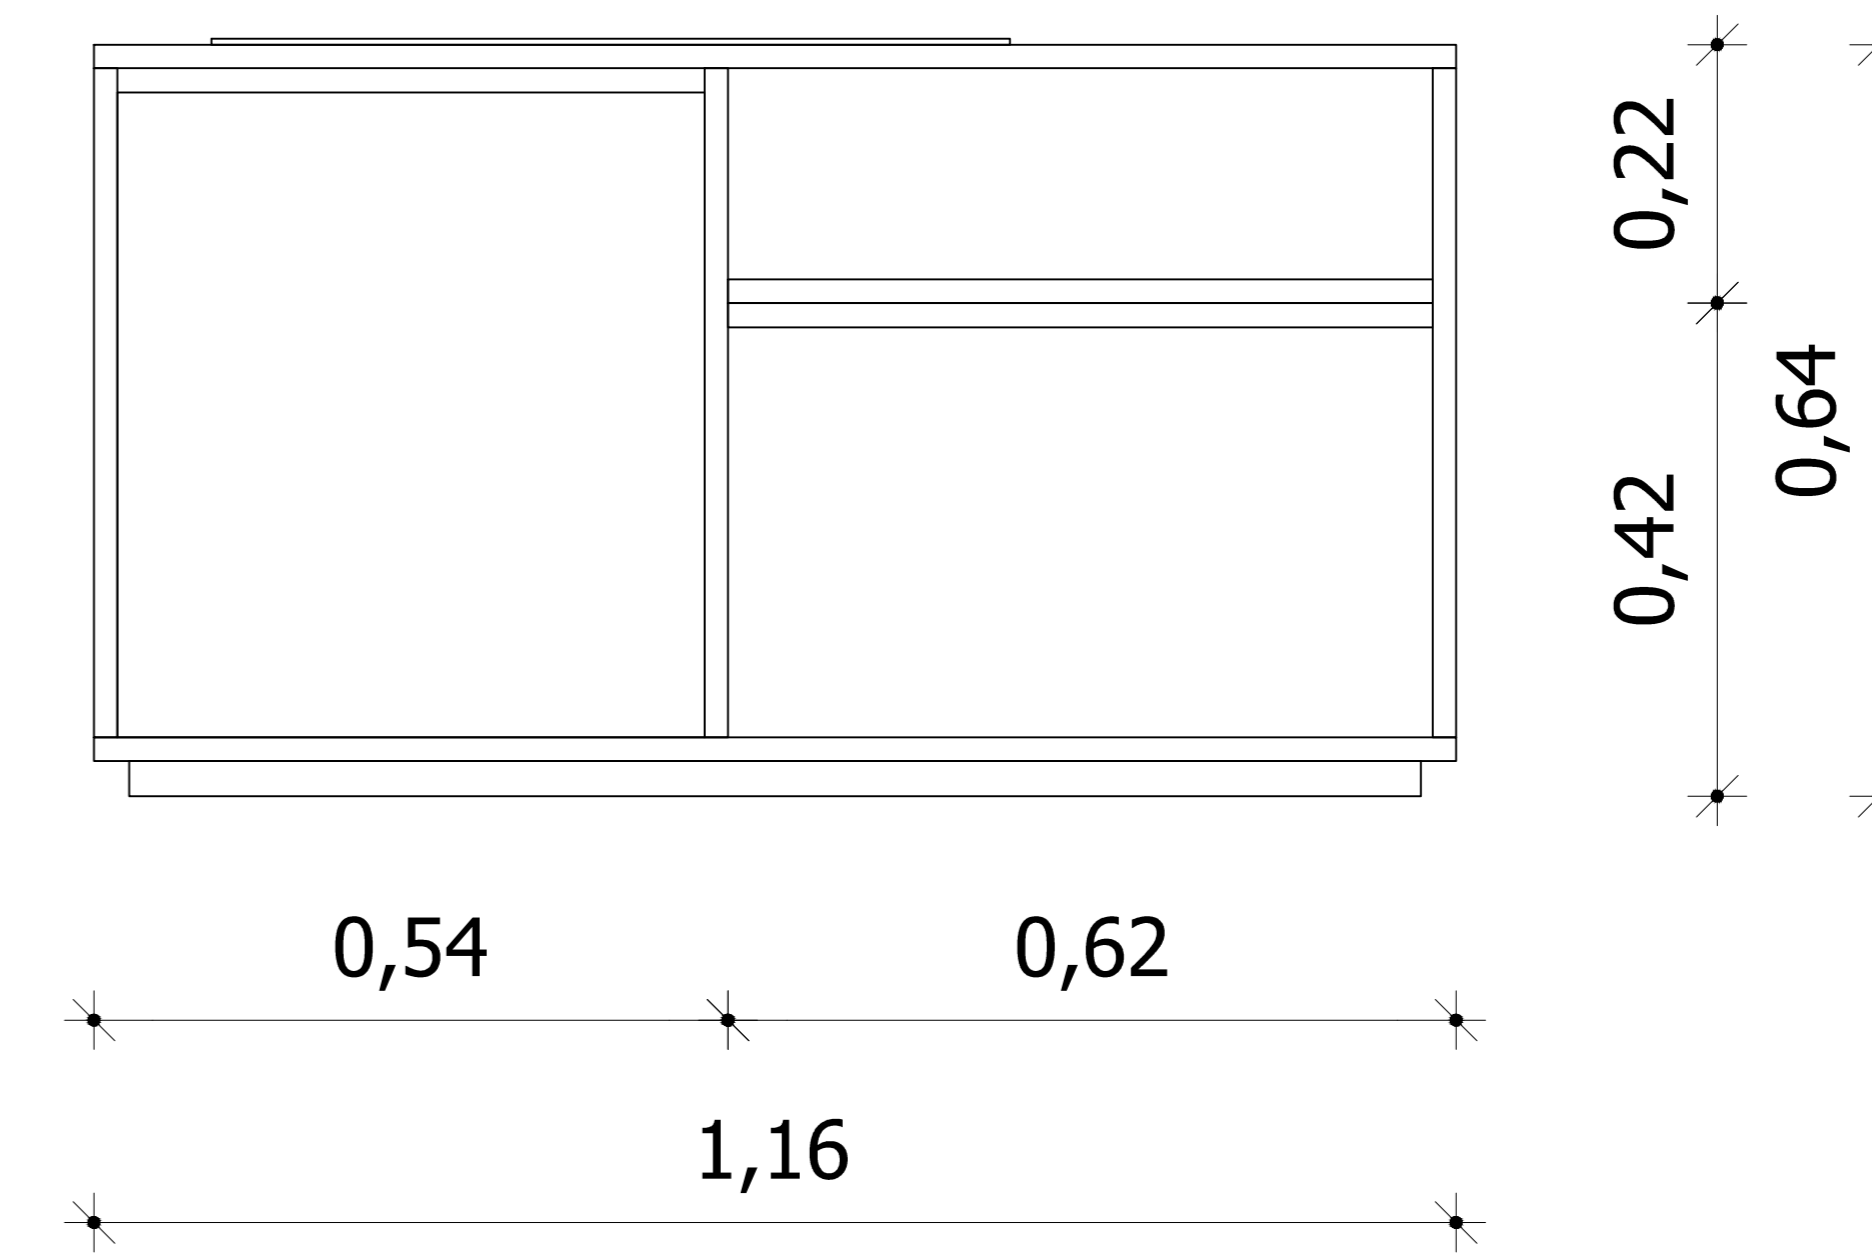

Side View

View

Plan

---

Diogenis luggage rack

designed by  
**COCO-MAT**  
sleep on nature 