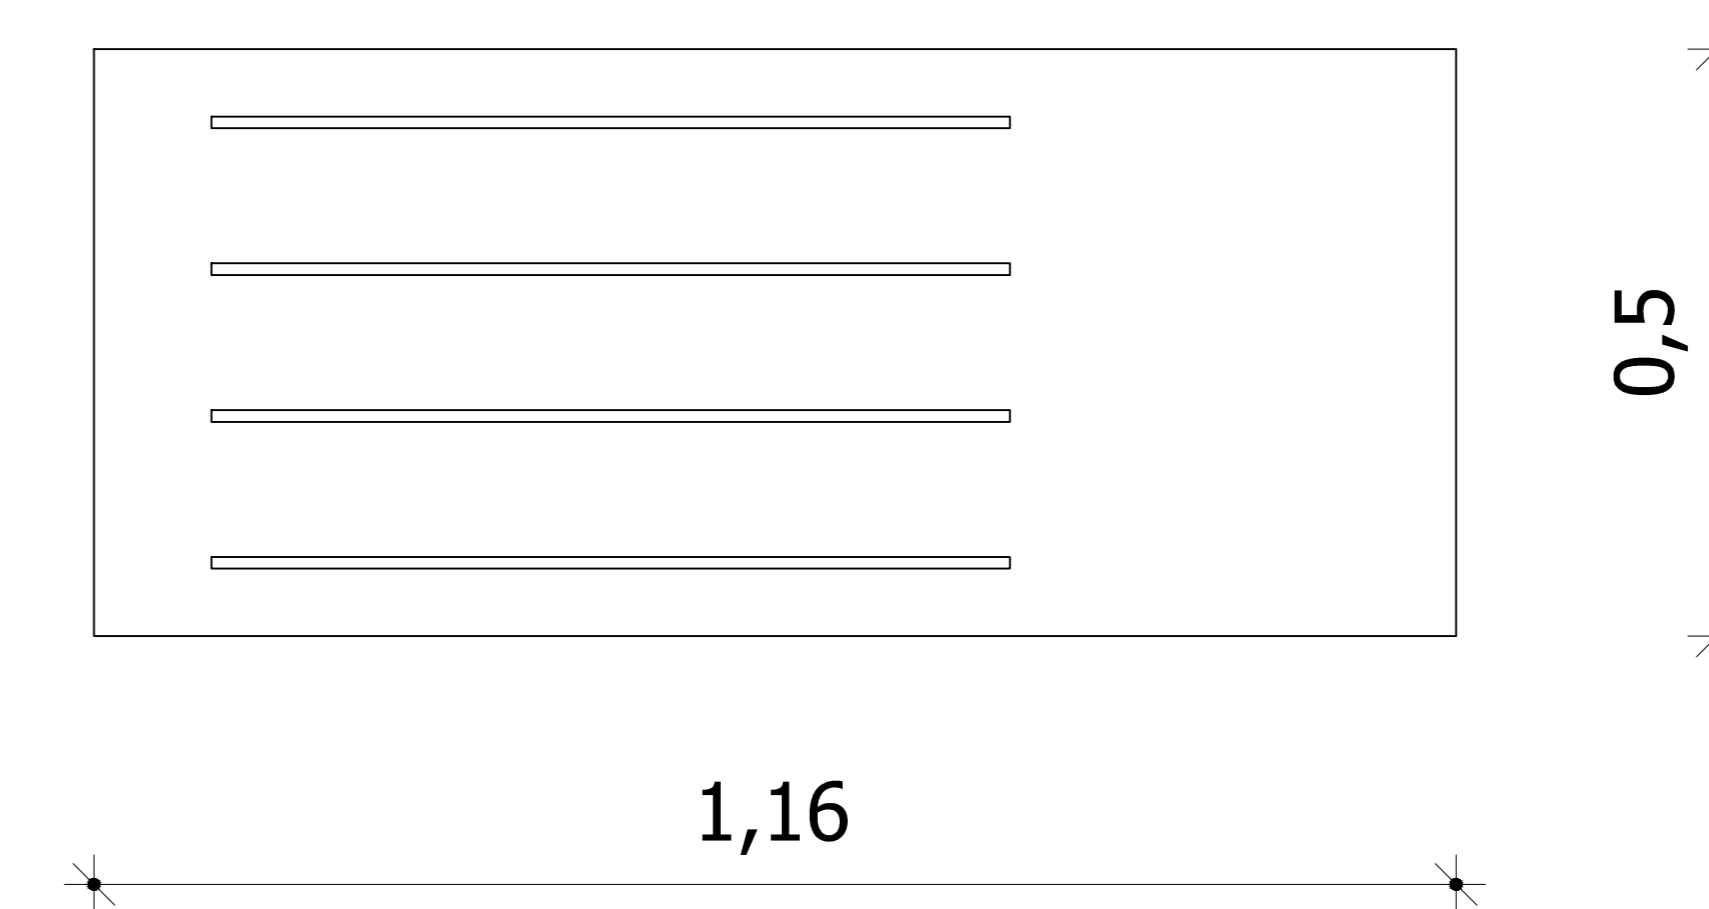

Side View

View

Plan

---

Diogenis luggage rack

designed by  
**COCO-MAT**  
sleep on nature 