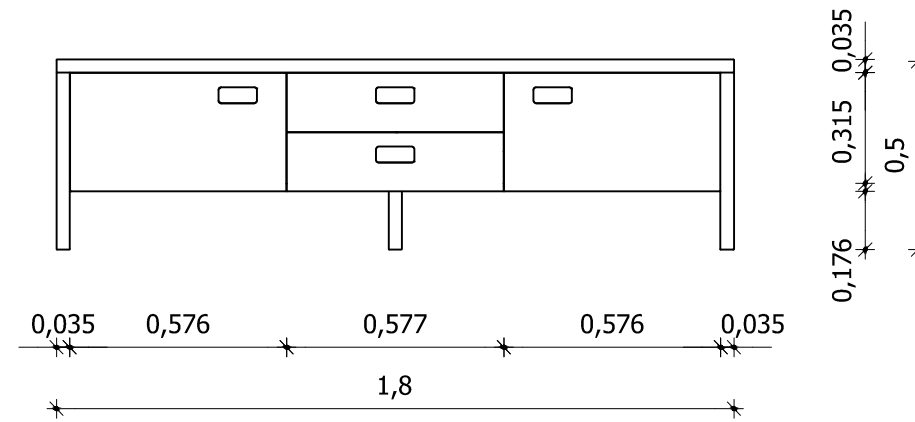

Side View

View

Plan

Dalida console table

designed by  
COCO-MAT   
sleep on nature