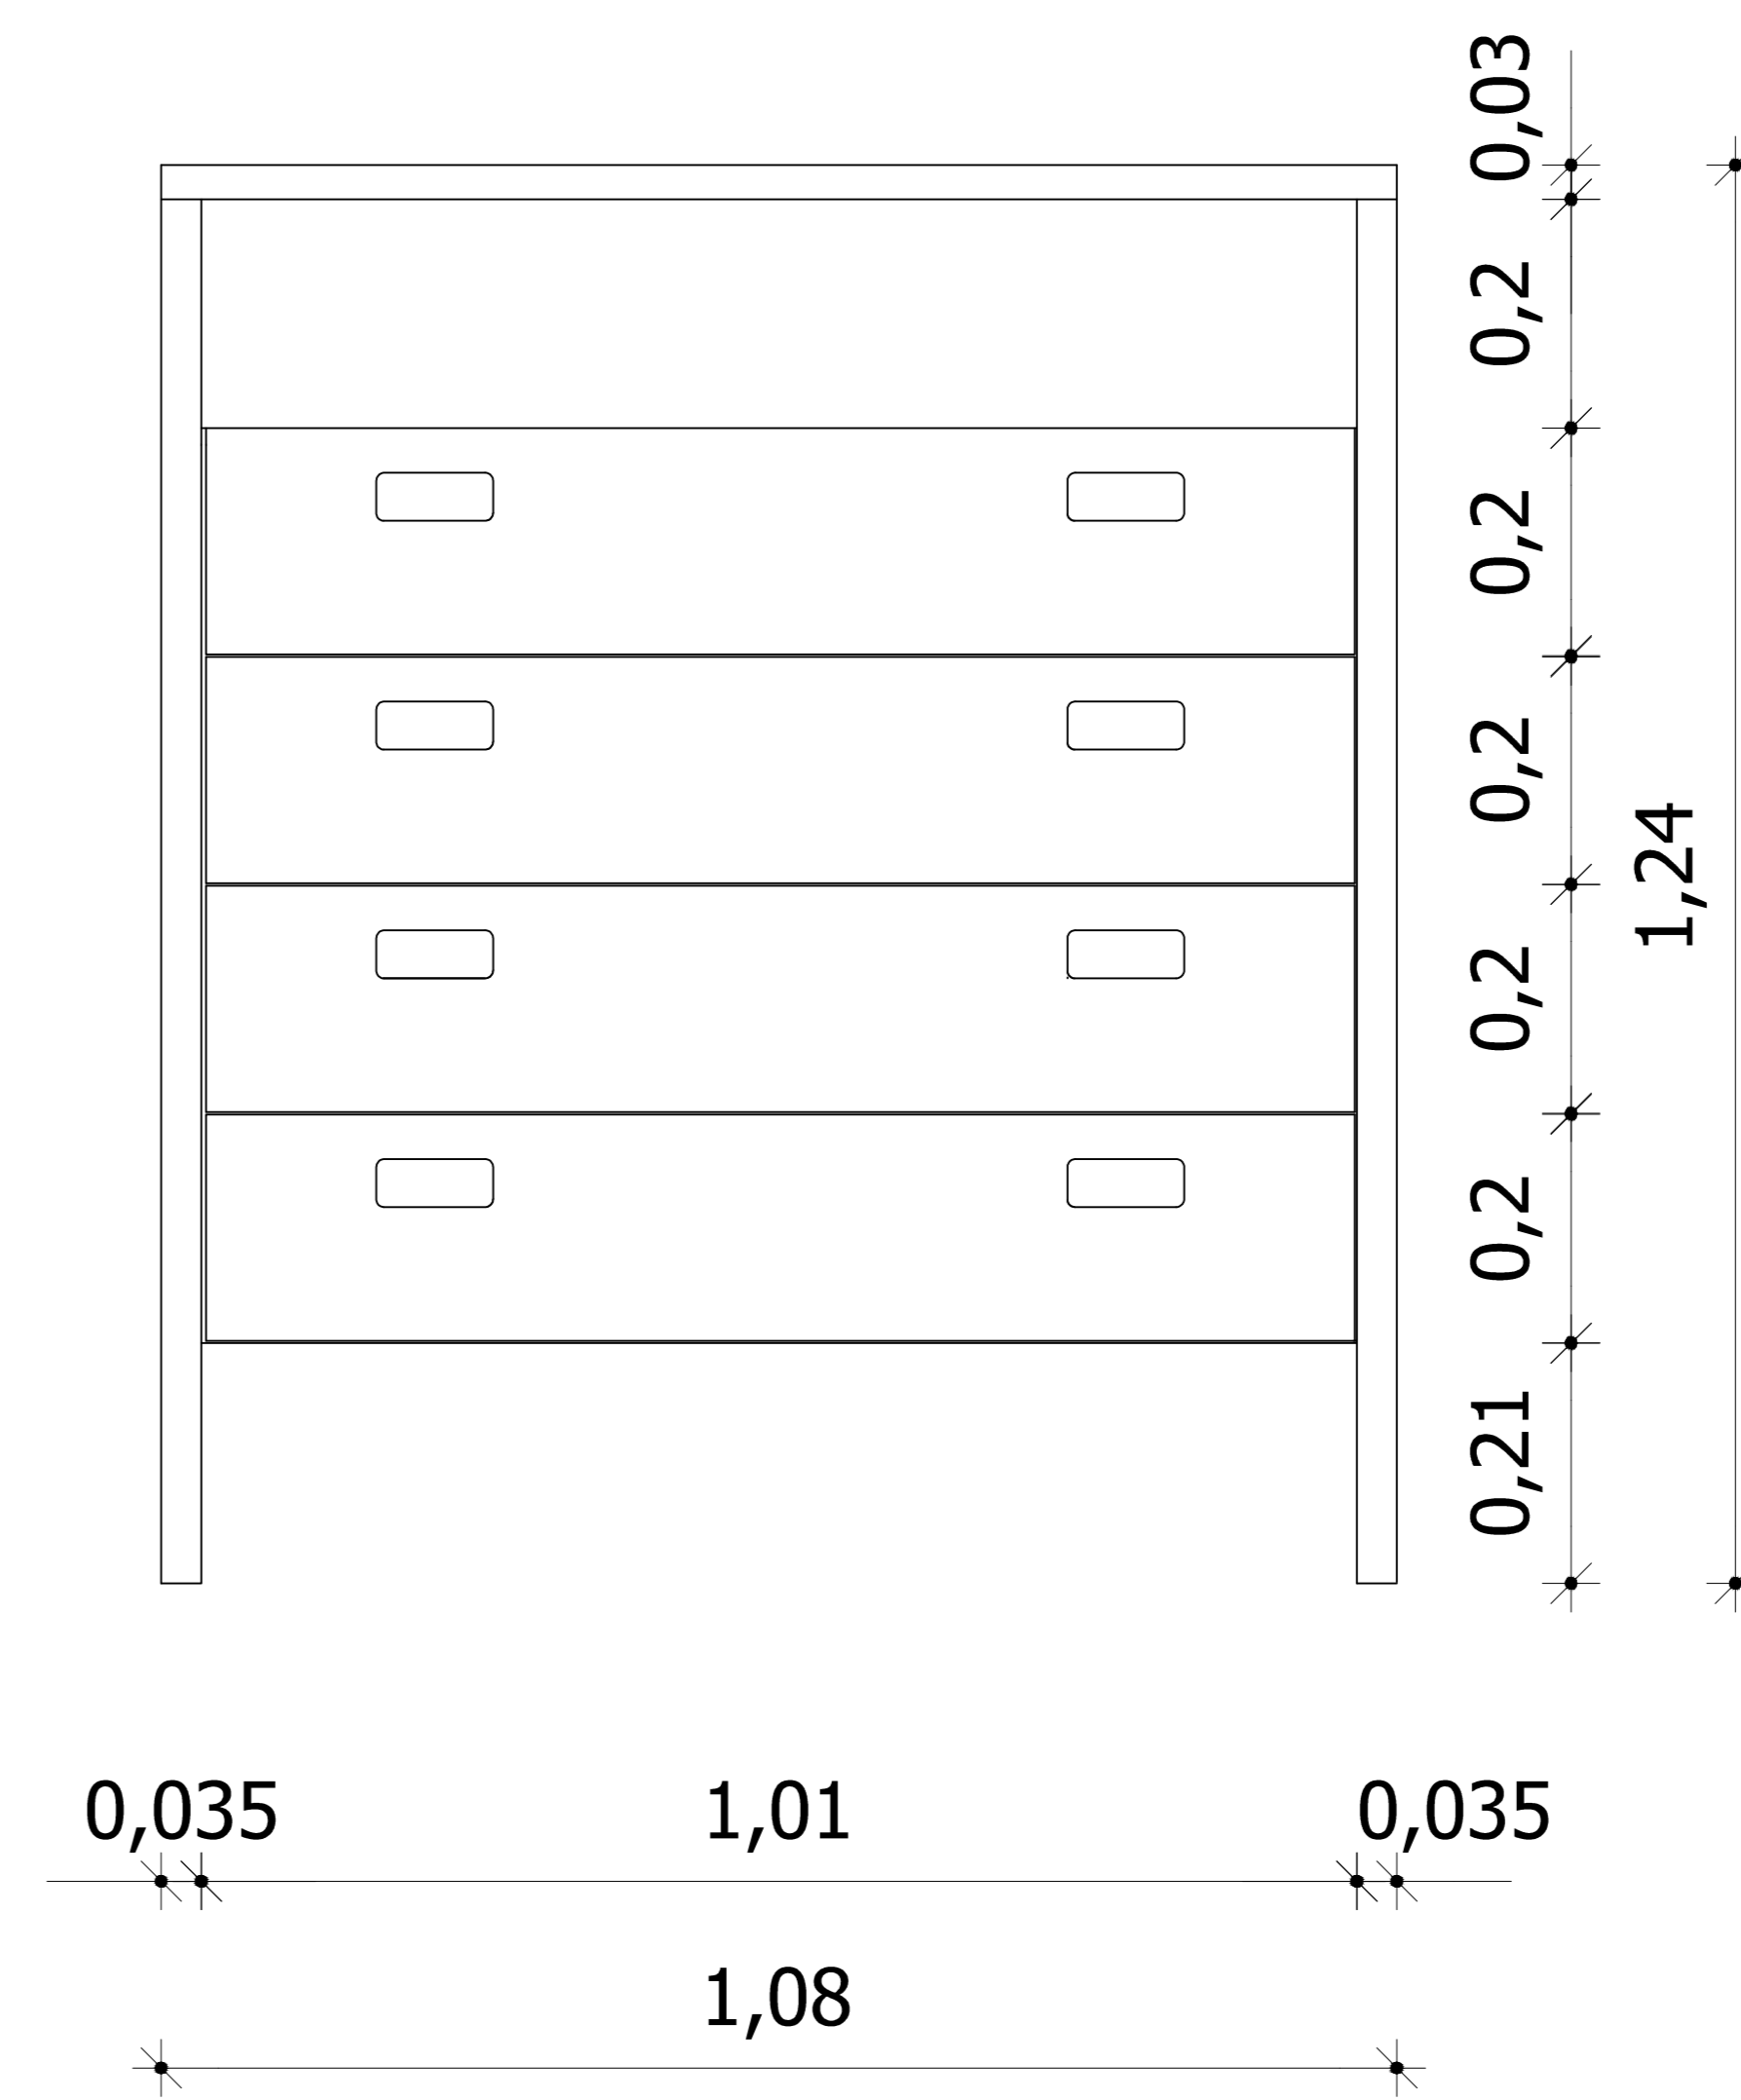

Side View

View

Top

Dalida chiffonier

designed by
COCO-MAT
 sleep on nature