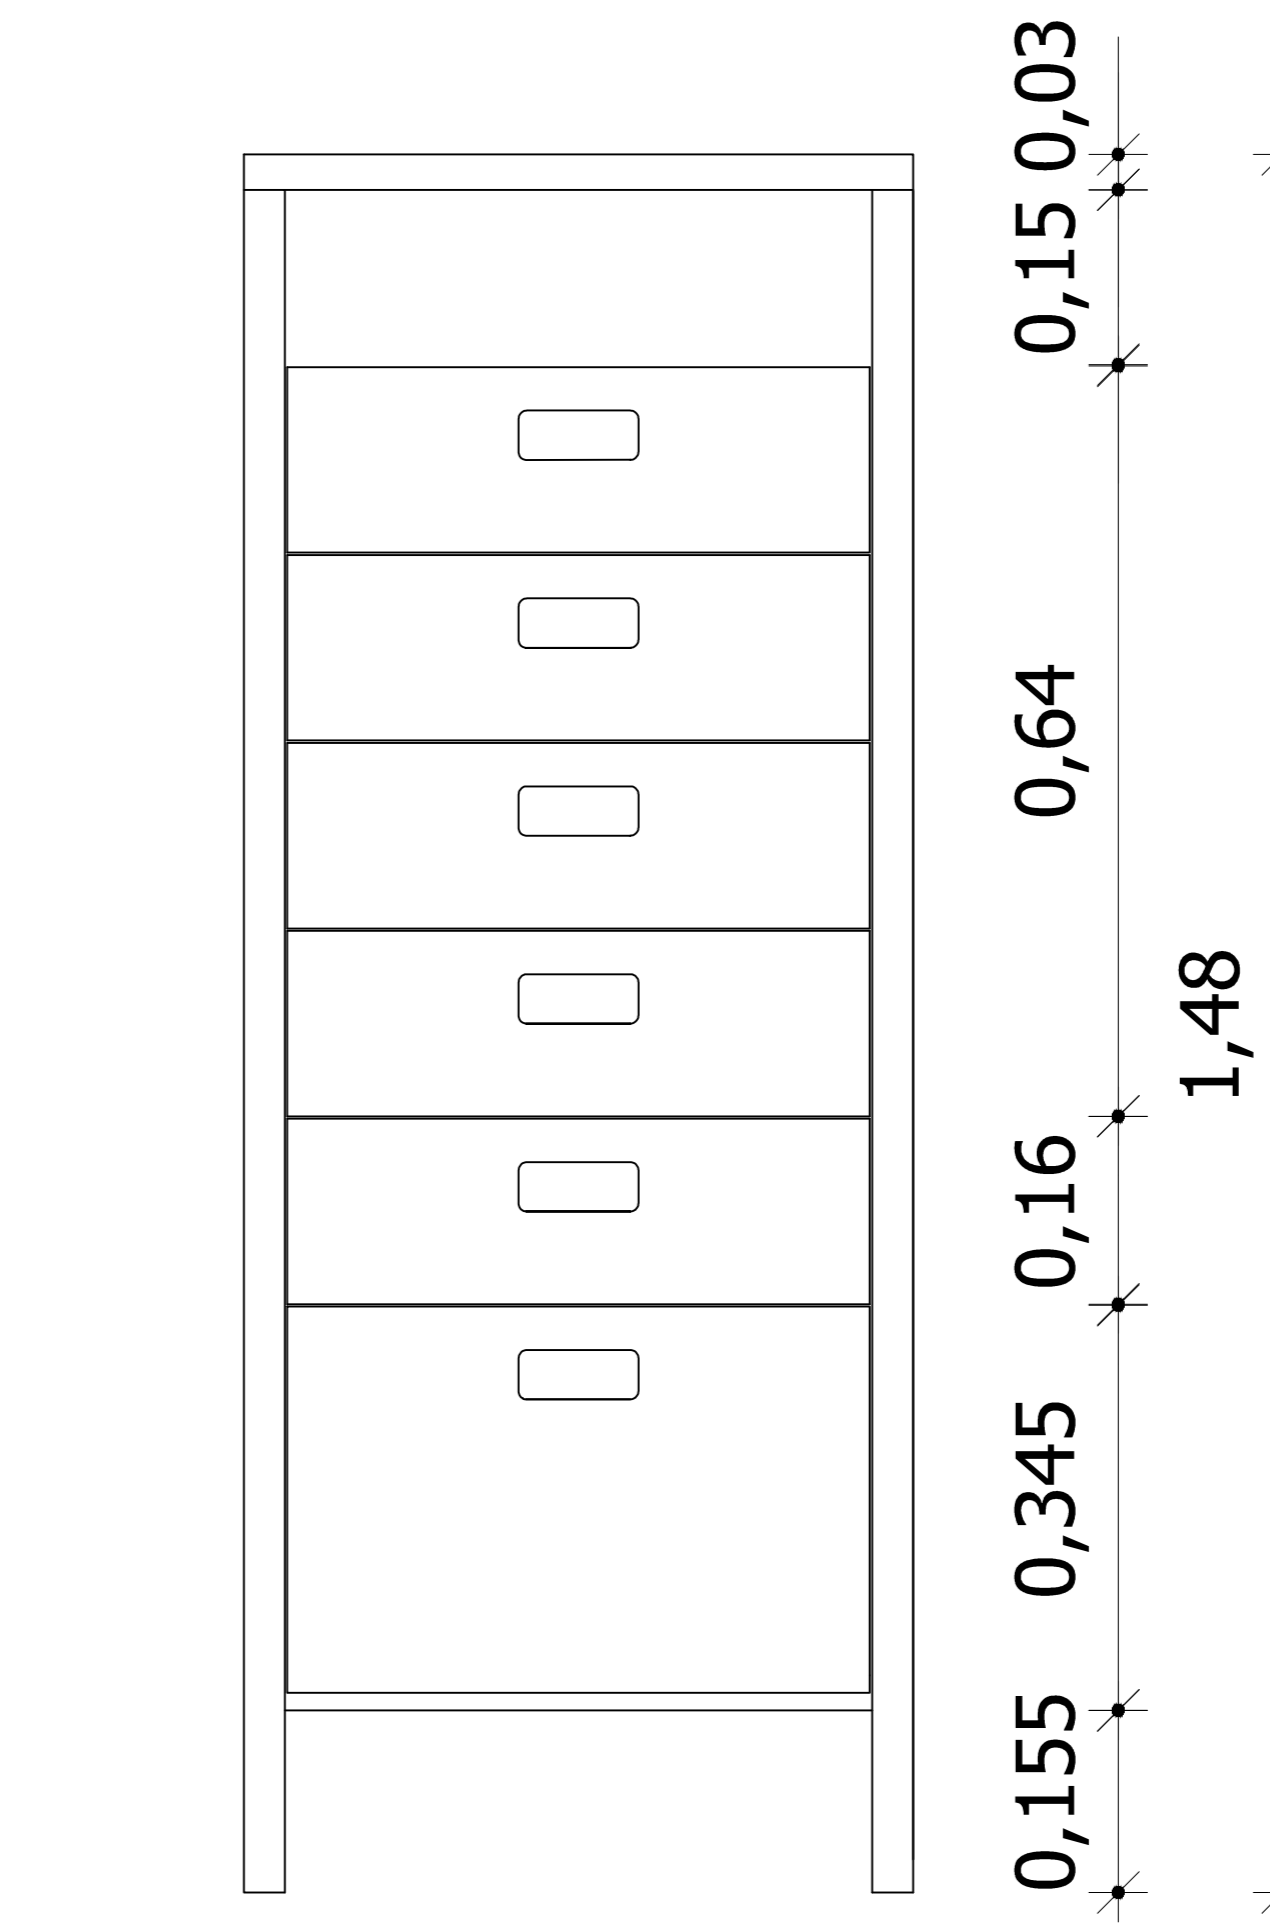

Side View

View

Top

Dalida chest of drawers

designed by
COCO-MAT
 sleep on nature