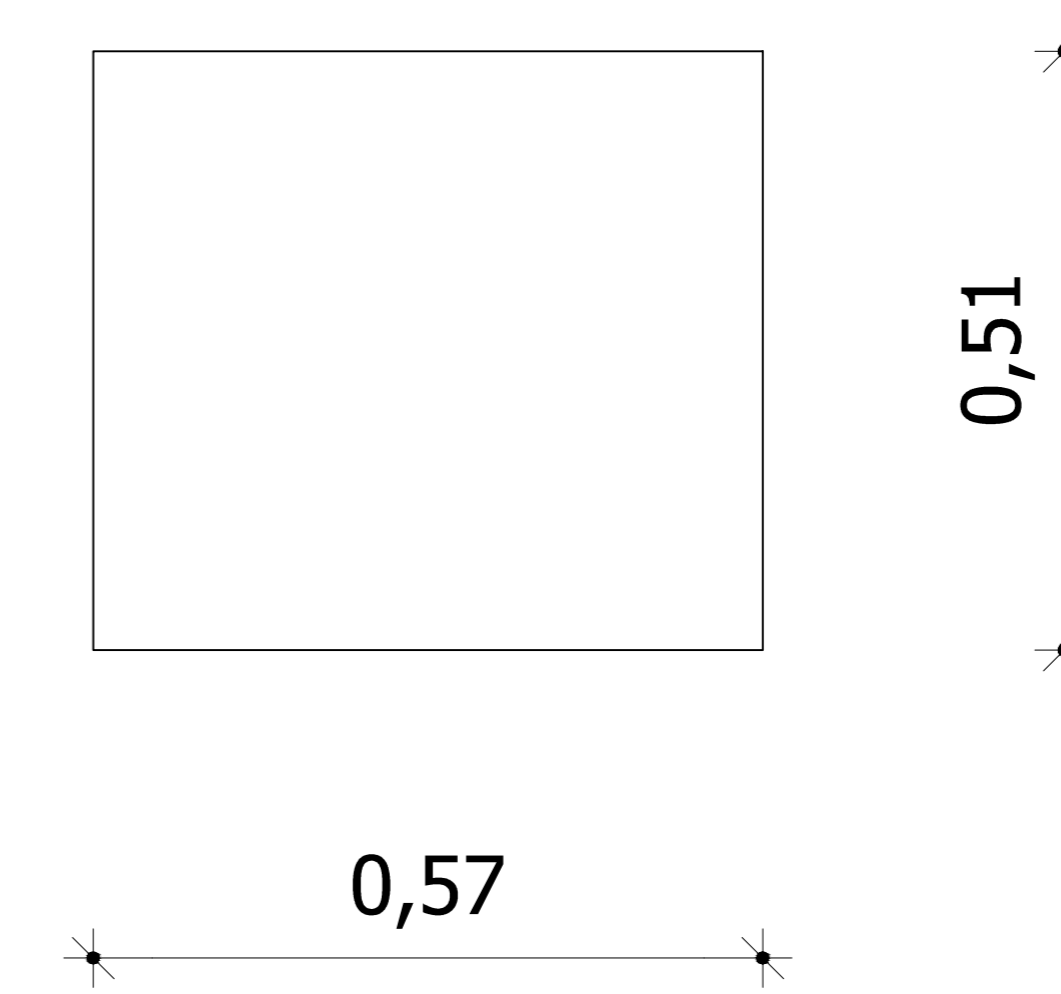

Side View

View

Top

Dalida chest of drawers

designed by
COCO-MAT
 sleep on nature