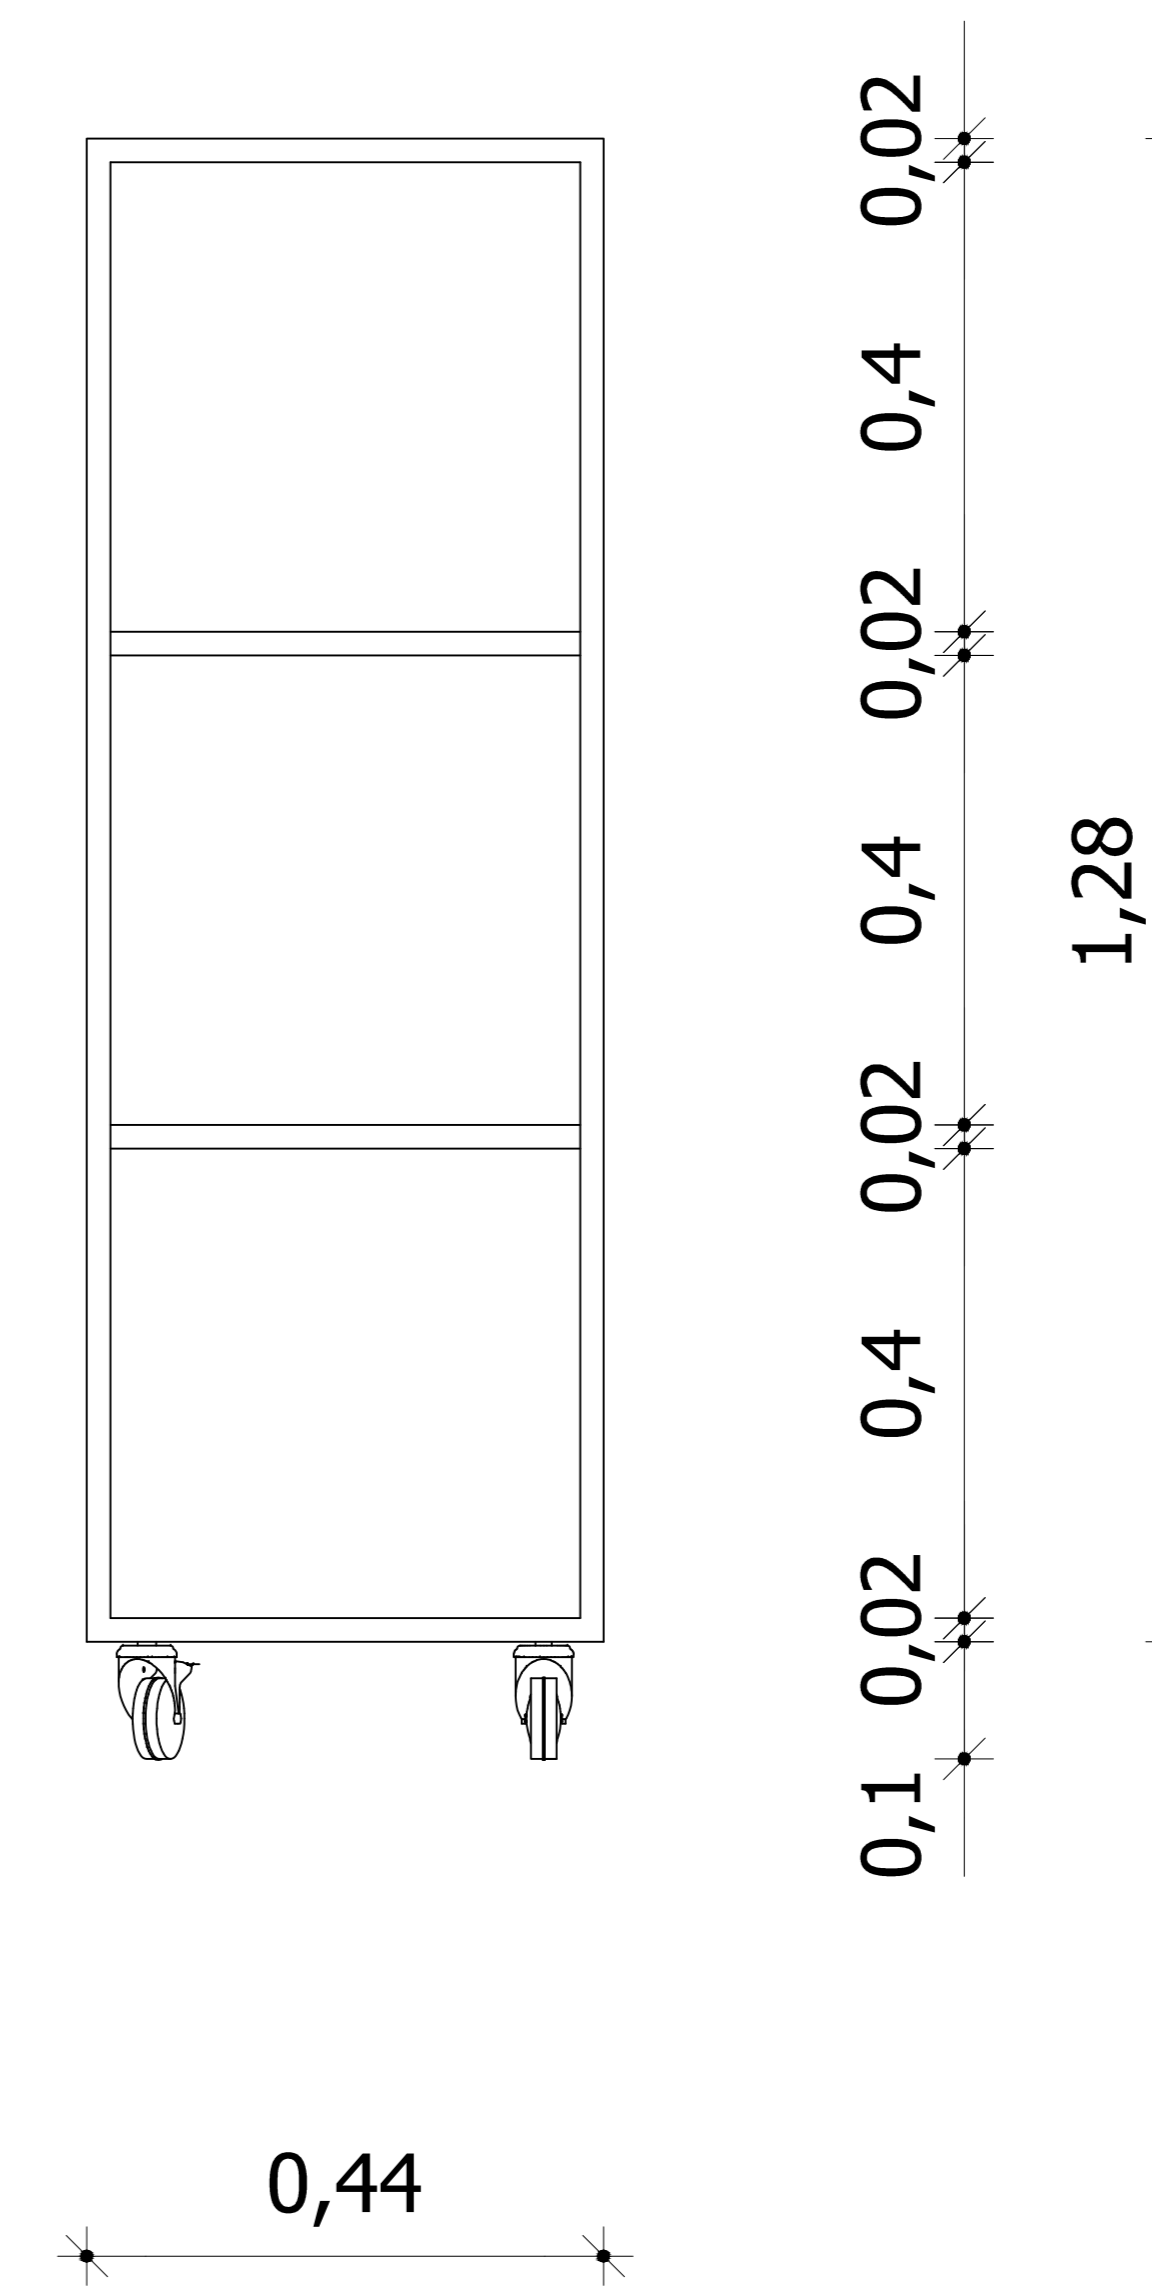

Side View

View

Top

Agamemnon I bookcase

designed by  
**COCO-MAT**  
 sleep on nature