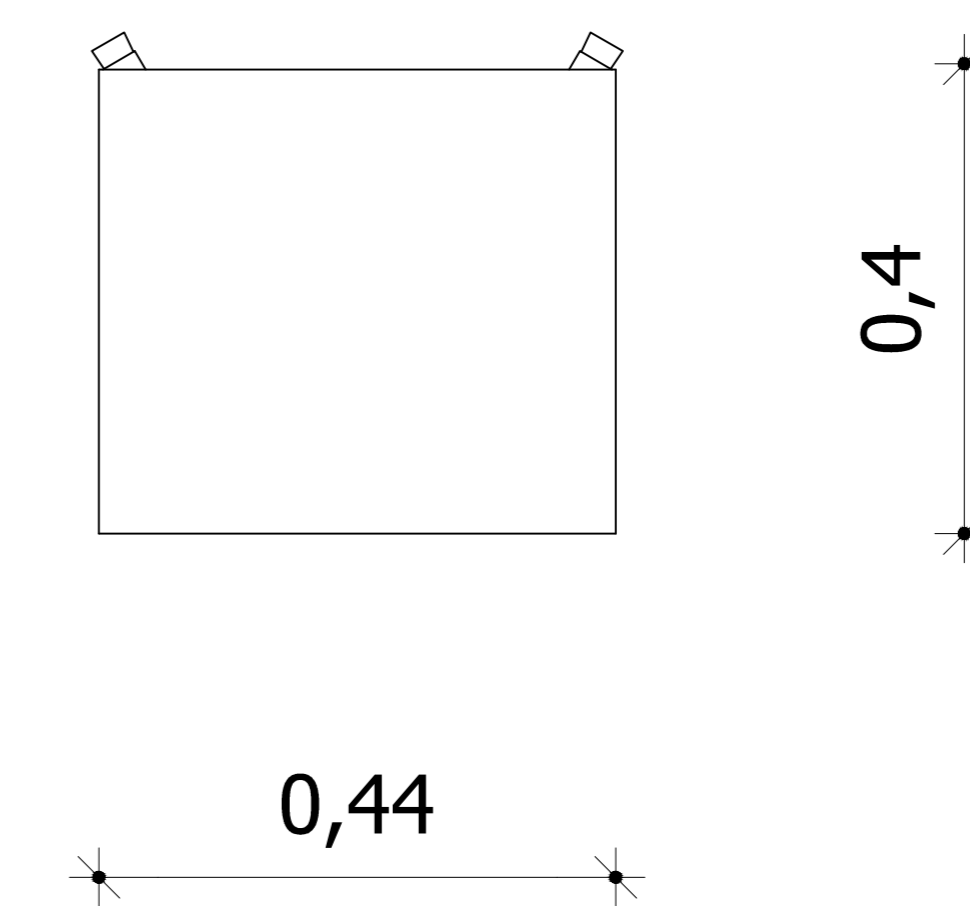

Side View

View

Top

Agamemnon I bookcase

designed by  
**COCO-MAT**  
 sleep on nature