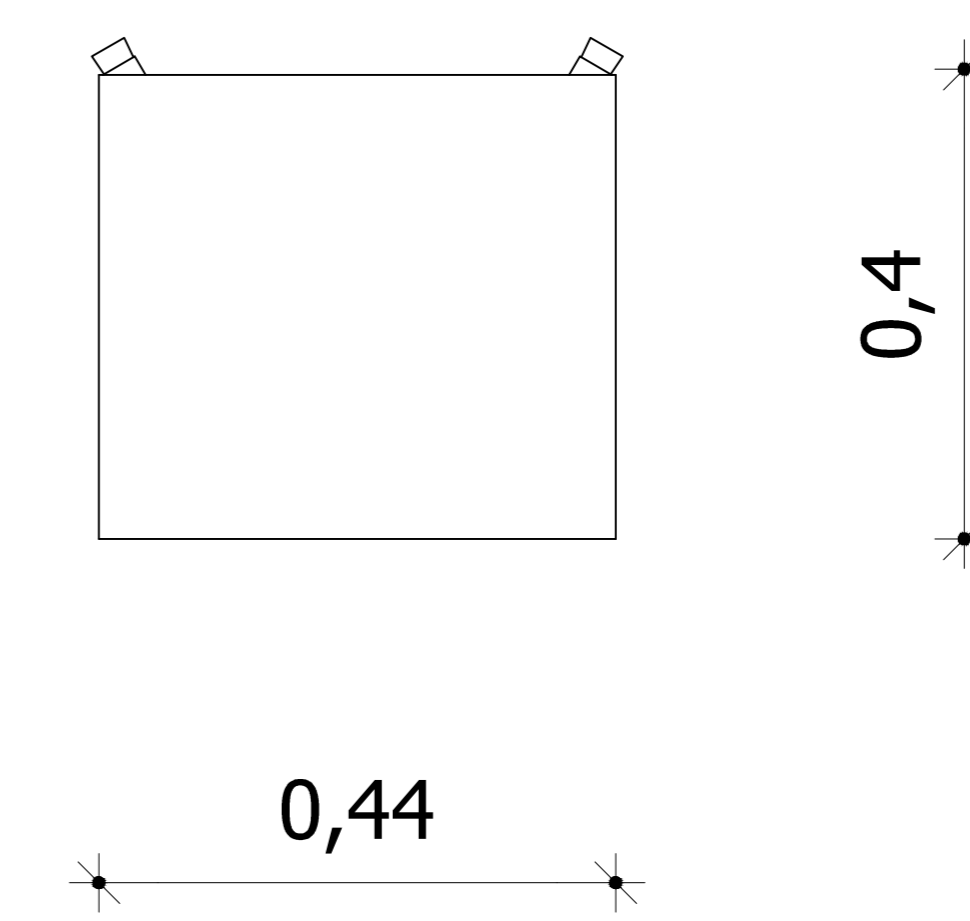

Side View

View

Top

Agamemnon II bookcase

designed by
COCO-MAT
 sleep on nature