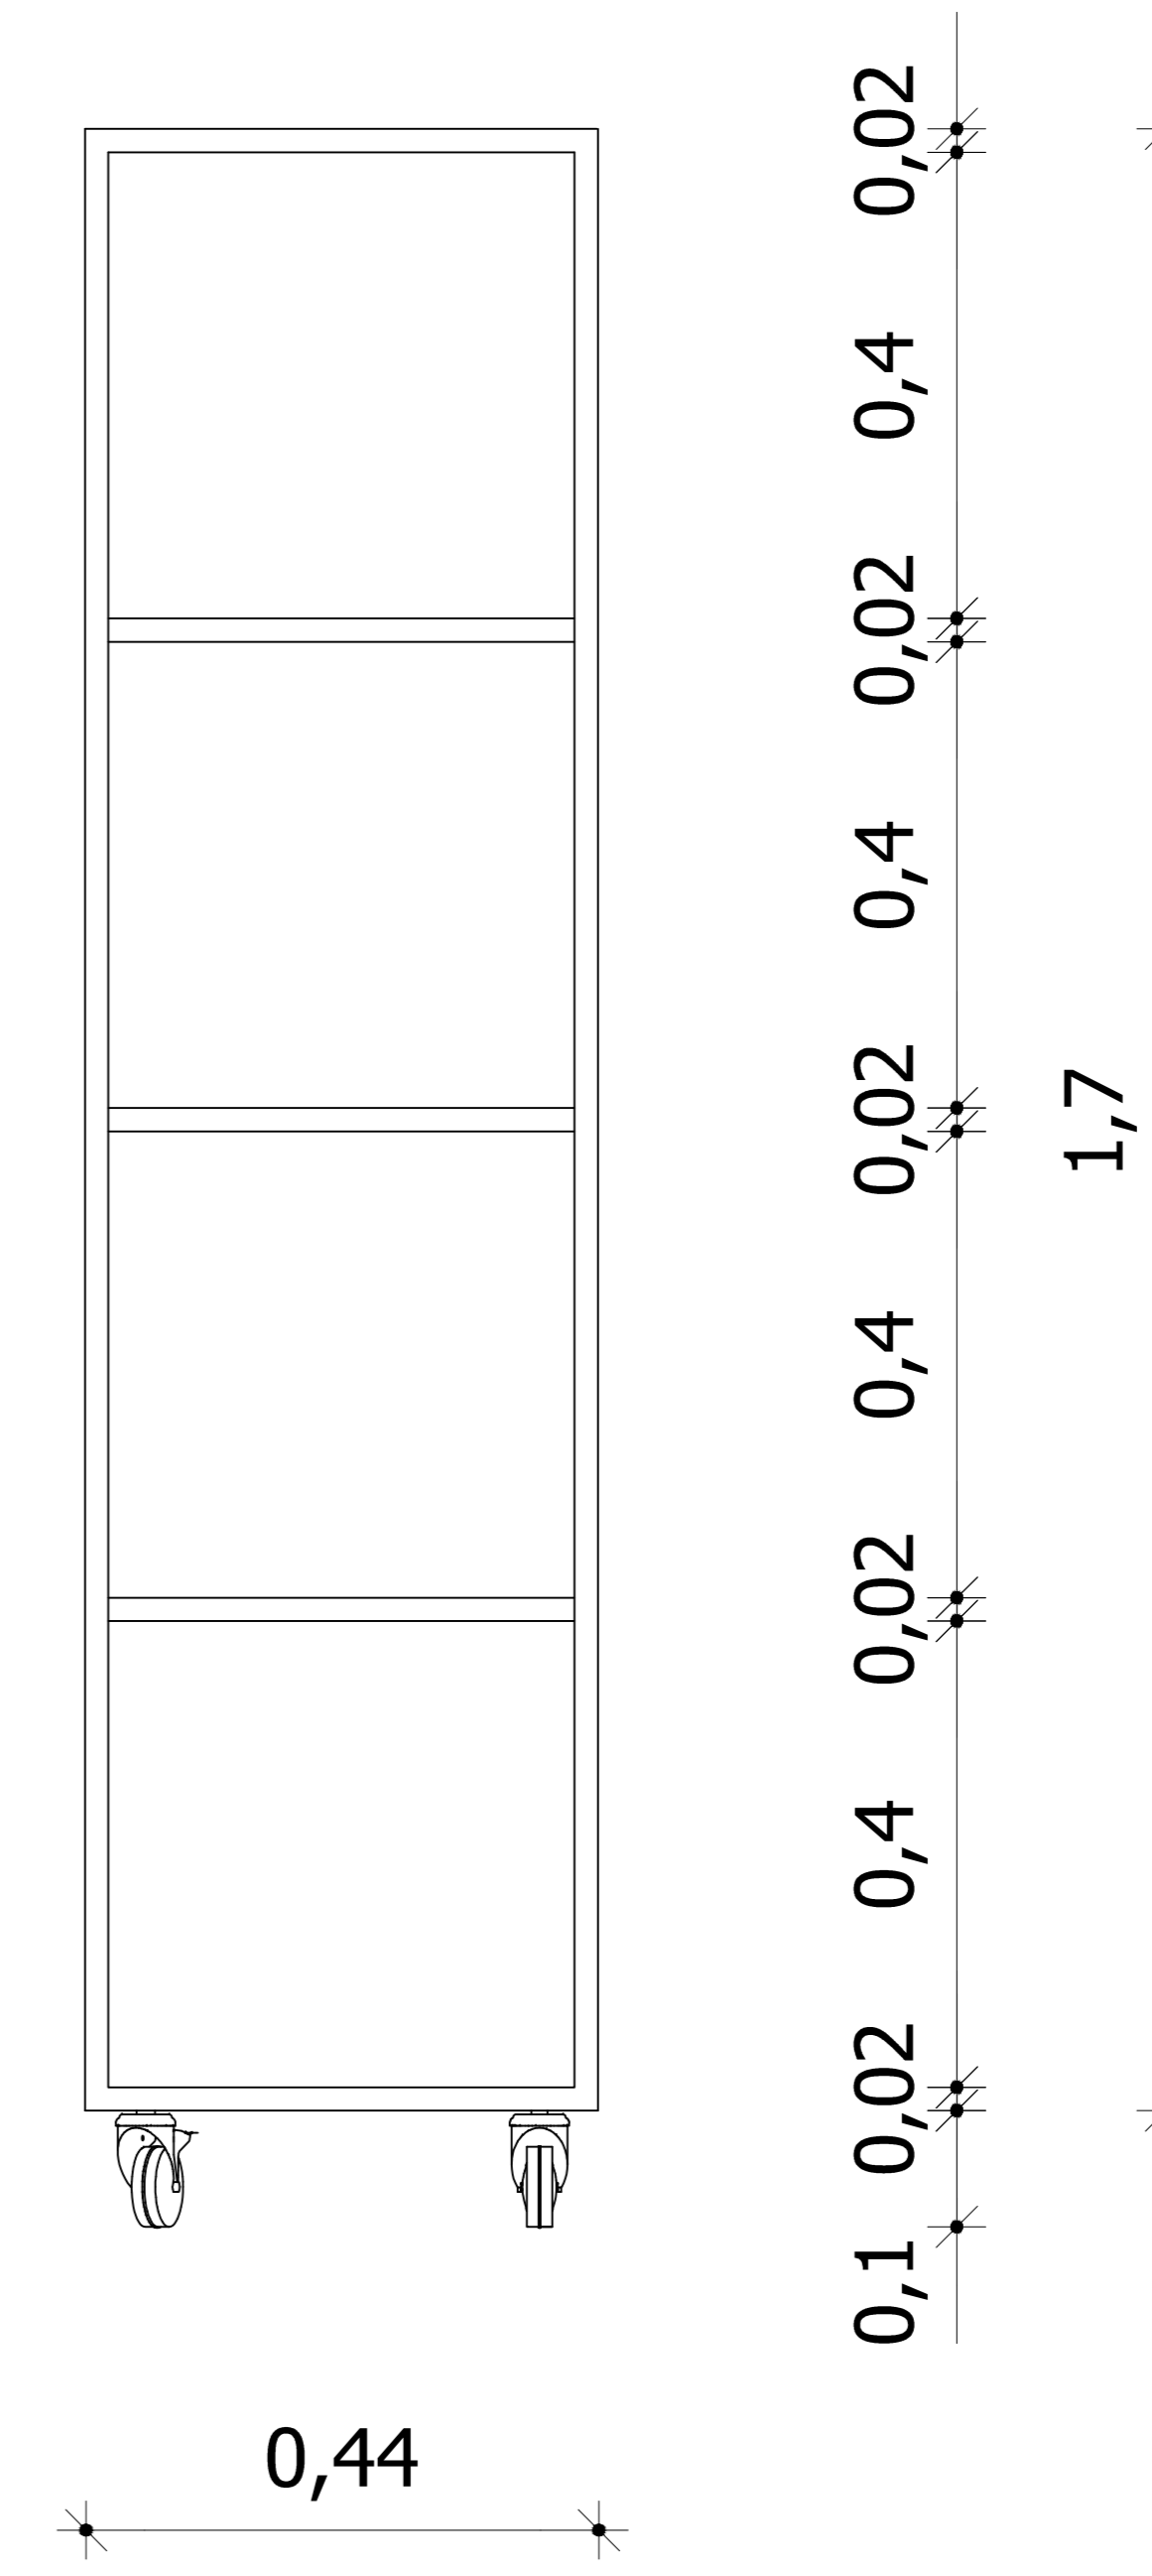

Side View

View

Top

Agamemnon II bookcase

designed by
COCO-MAT
 sleep on nature