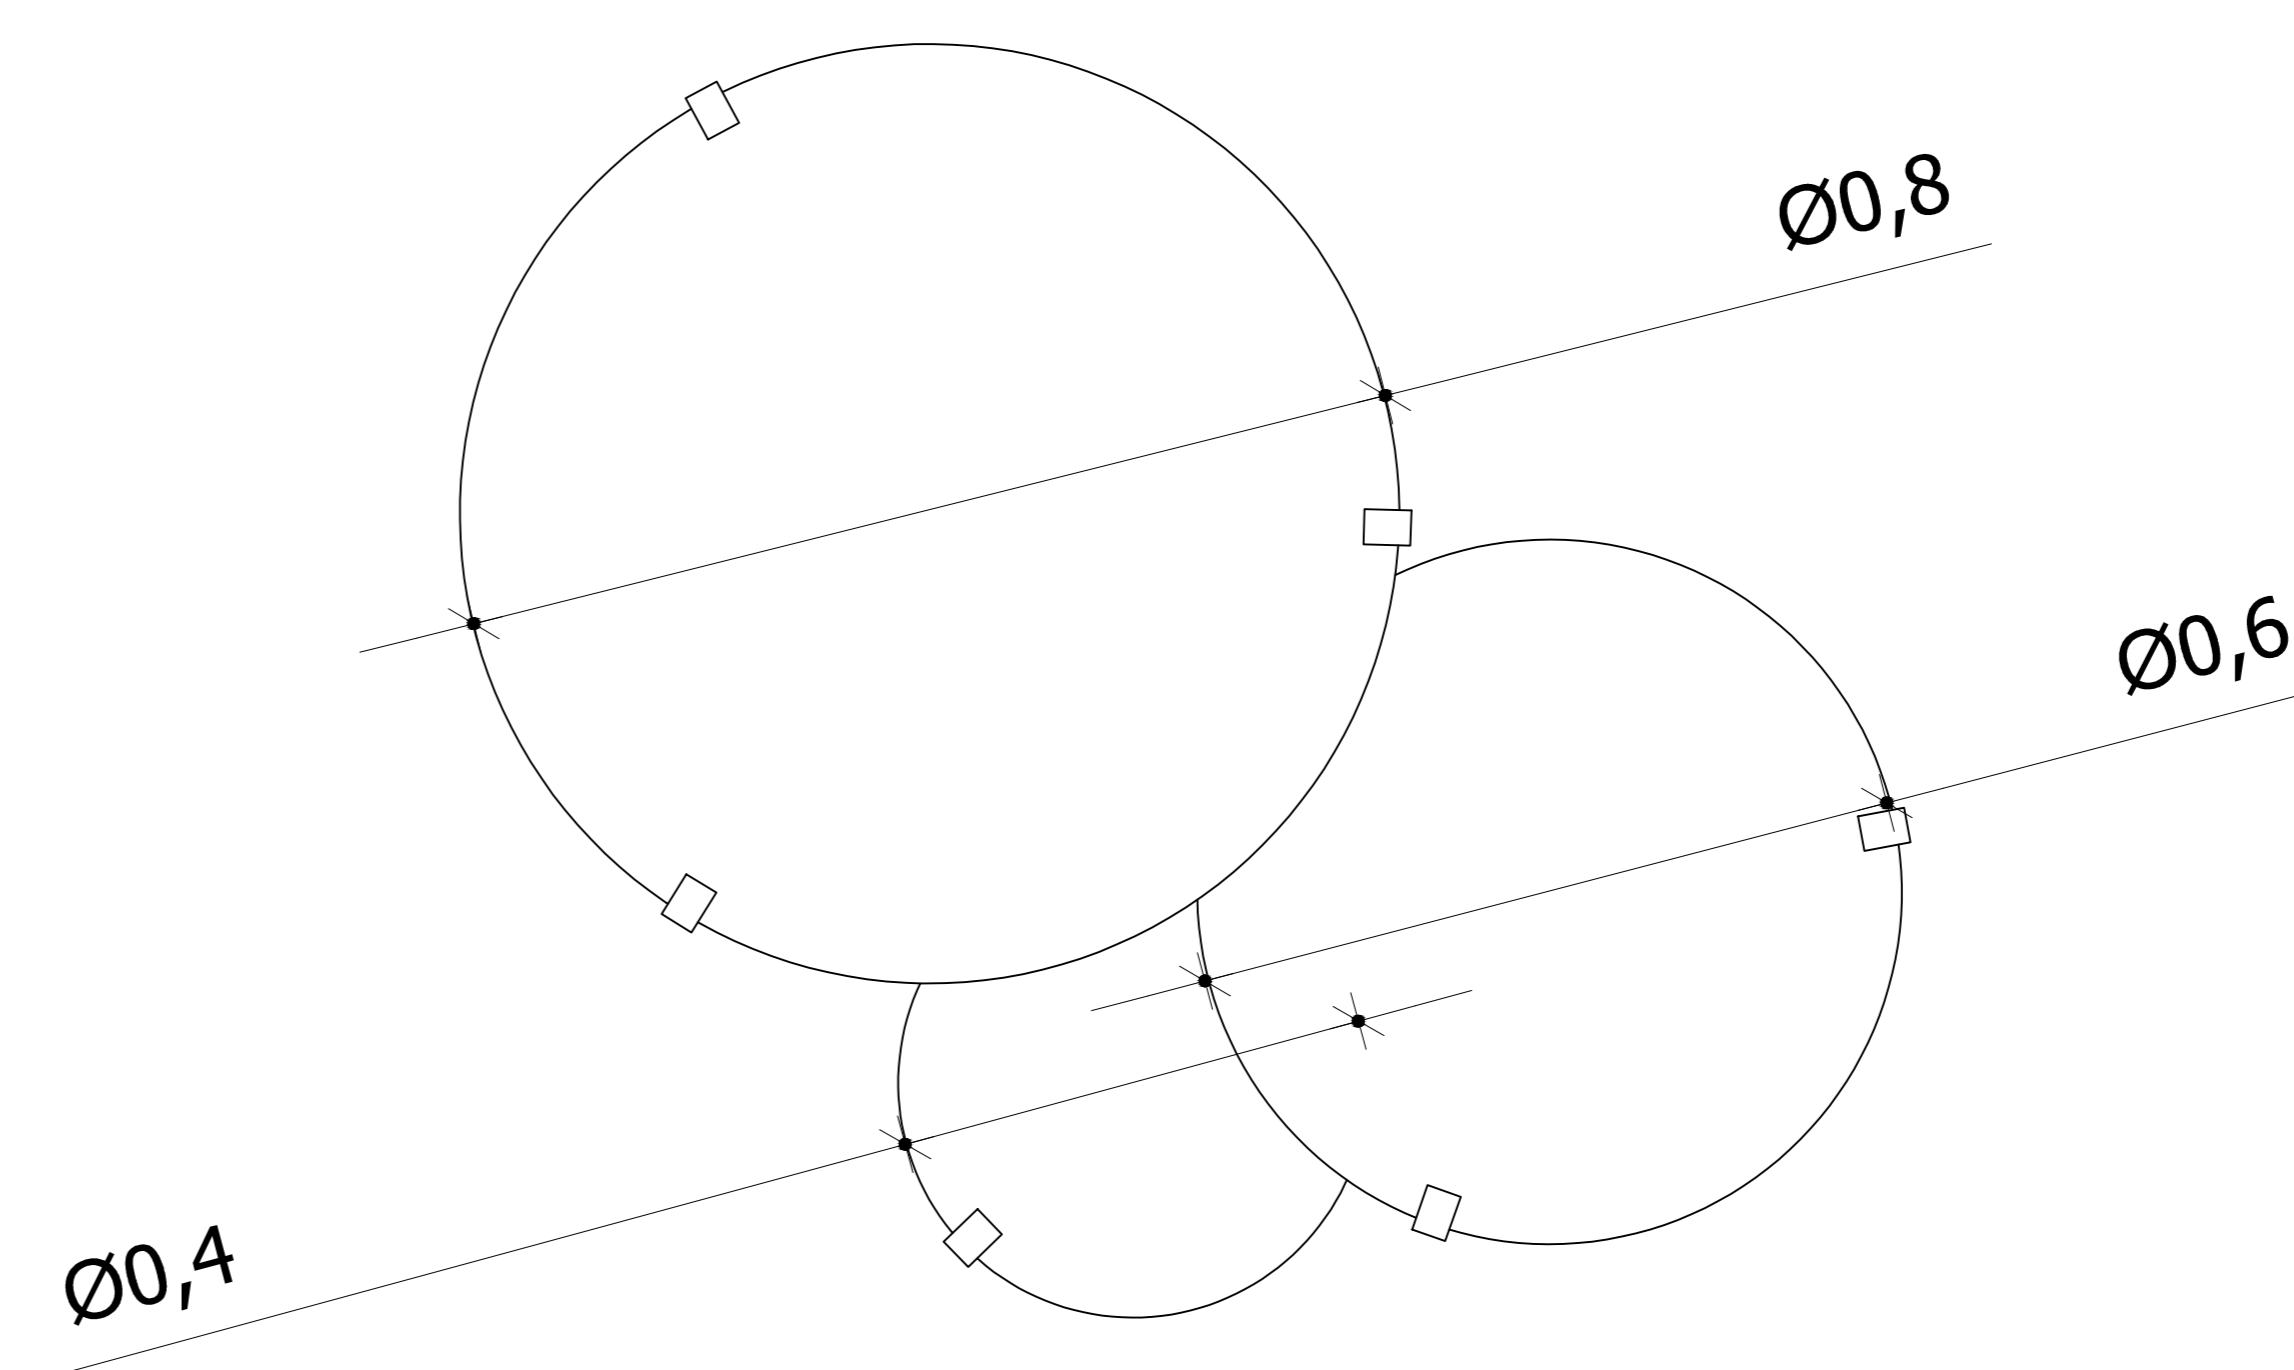

Side View

View

Top

Xanthippi set of 3 tables

designed by  
**COCO-MAT**  
 sleep on nature