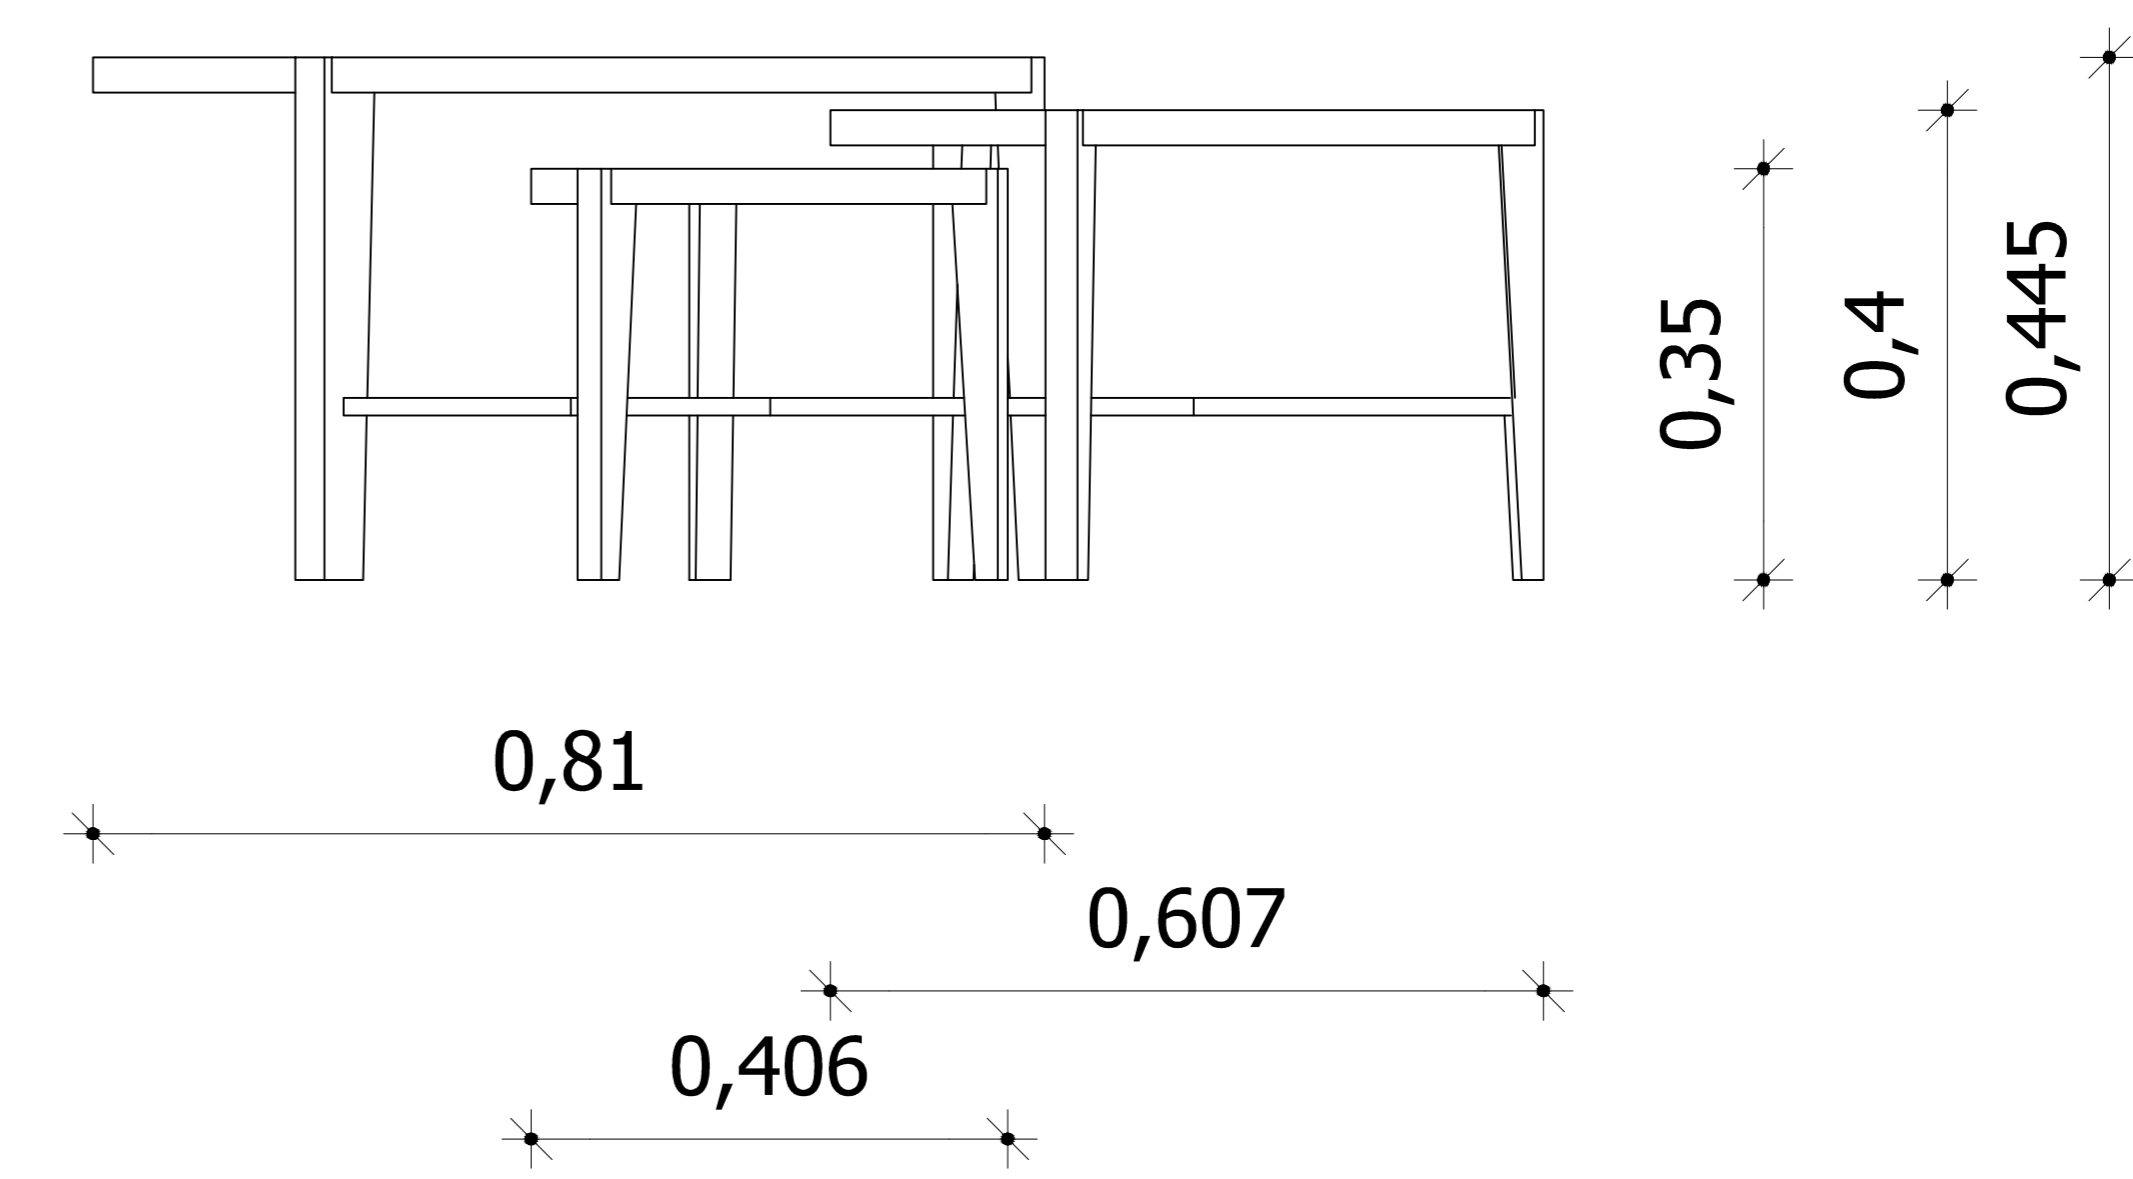

Side View

View

Top

Xanthippi set of 3 tables

designed by  
**COCO-MAT**  
 sleep on nature