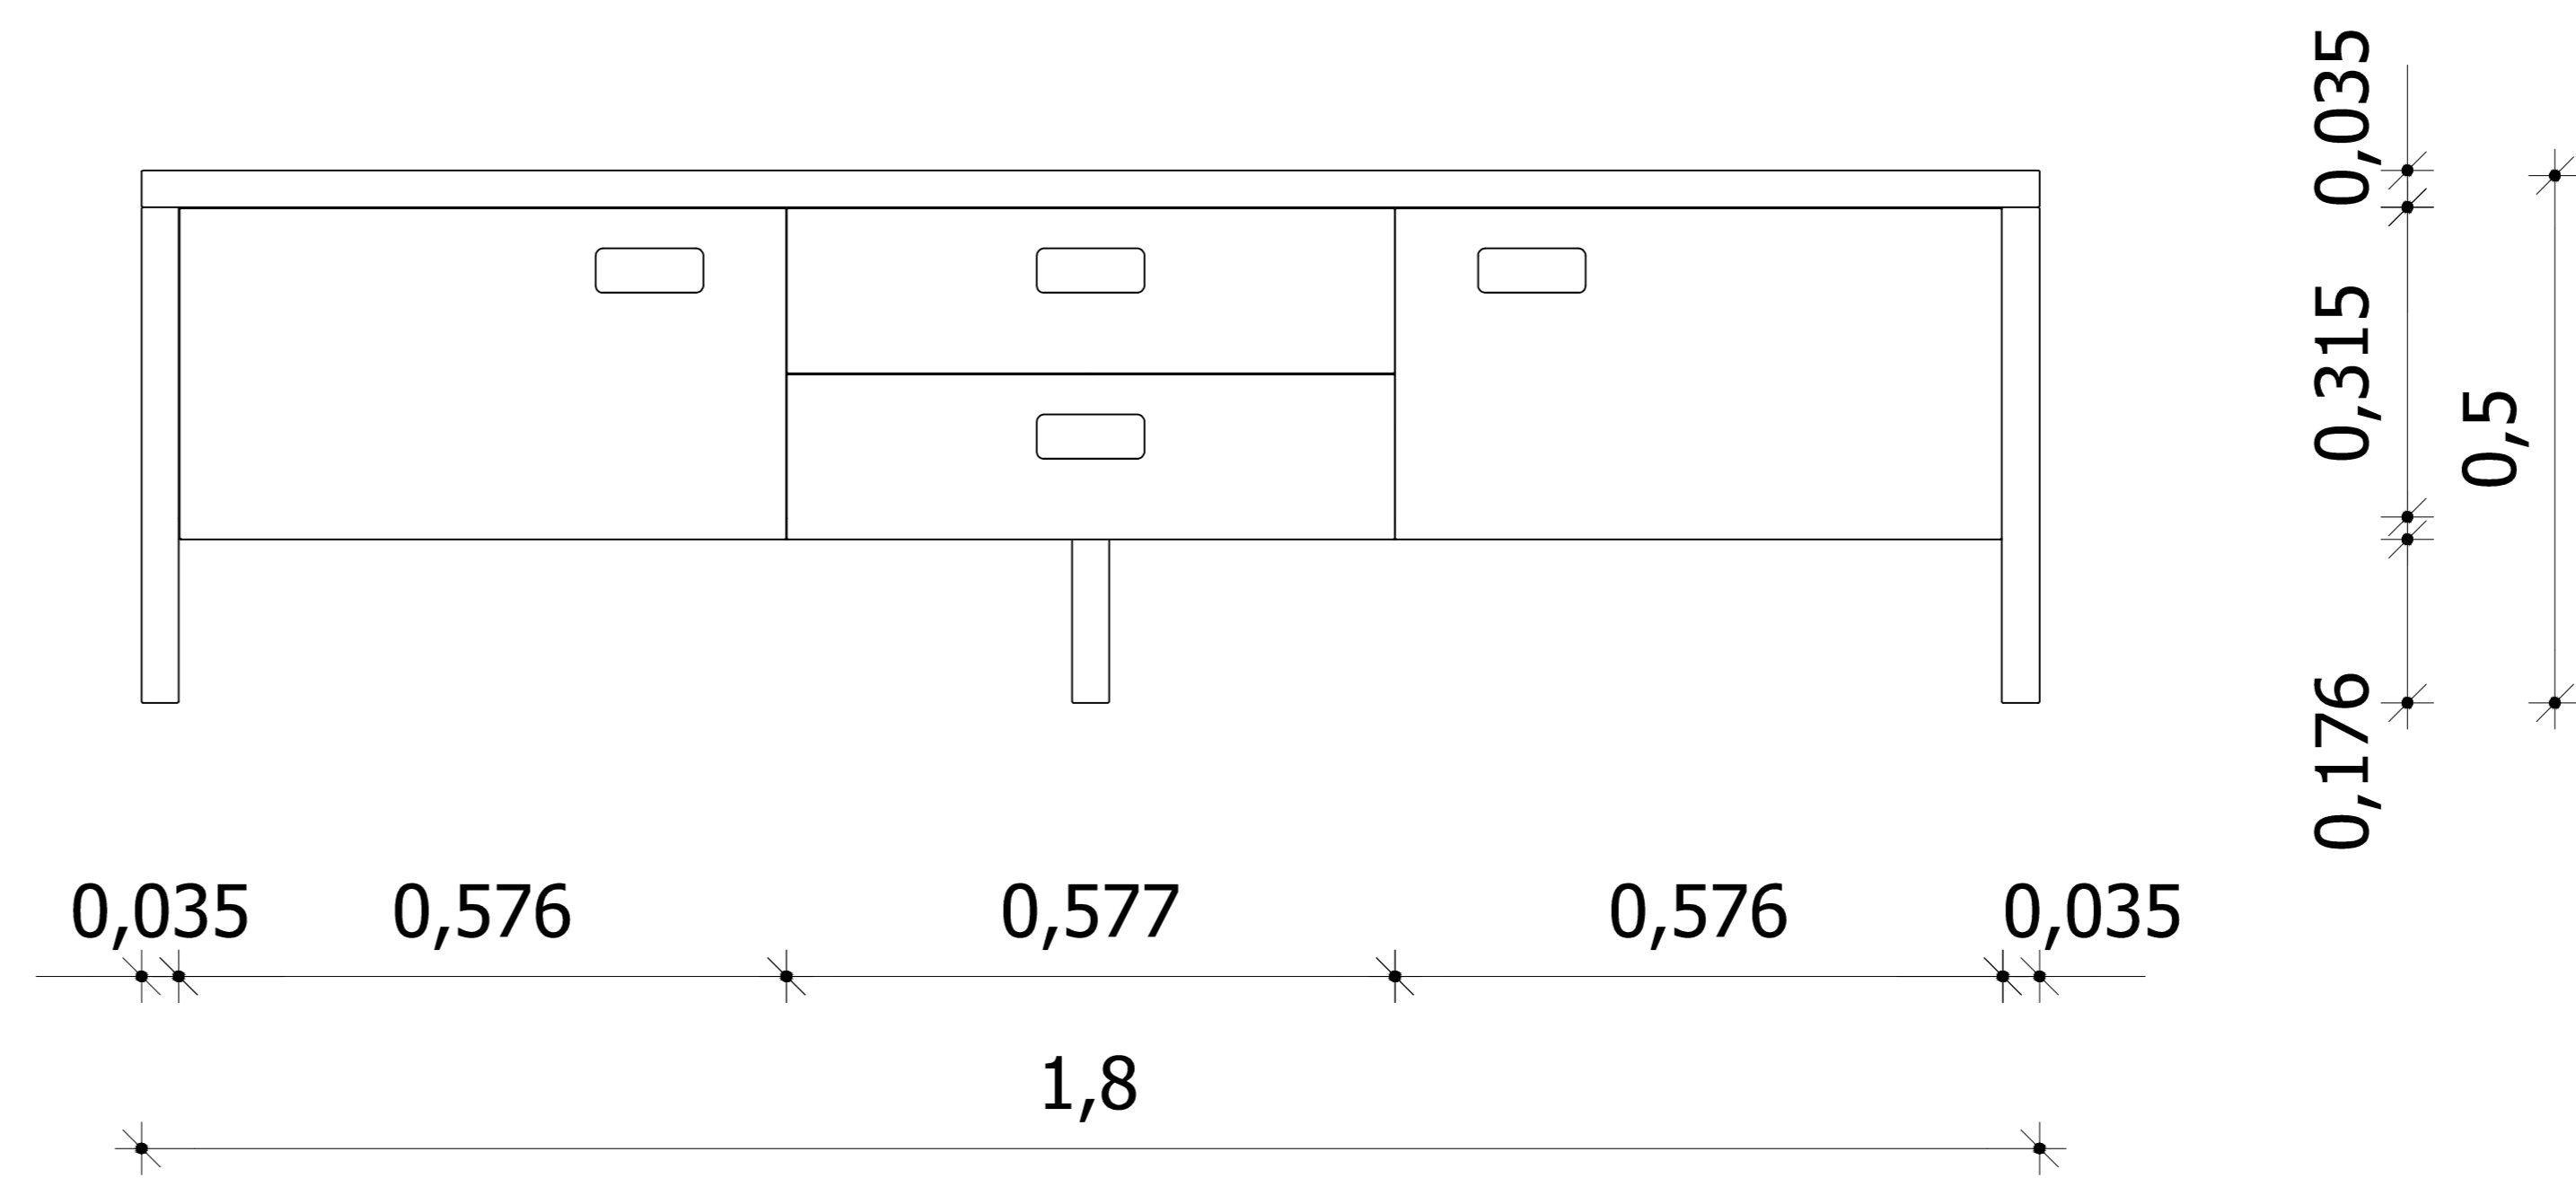

Side View

View

Top

Dalida console table

designed by
COCO-MAT
 sleep on nature