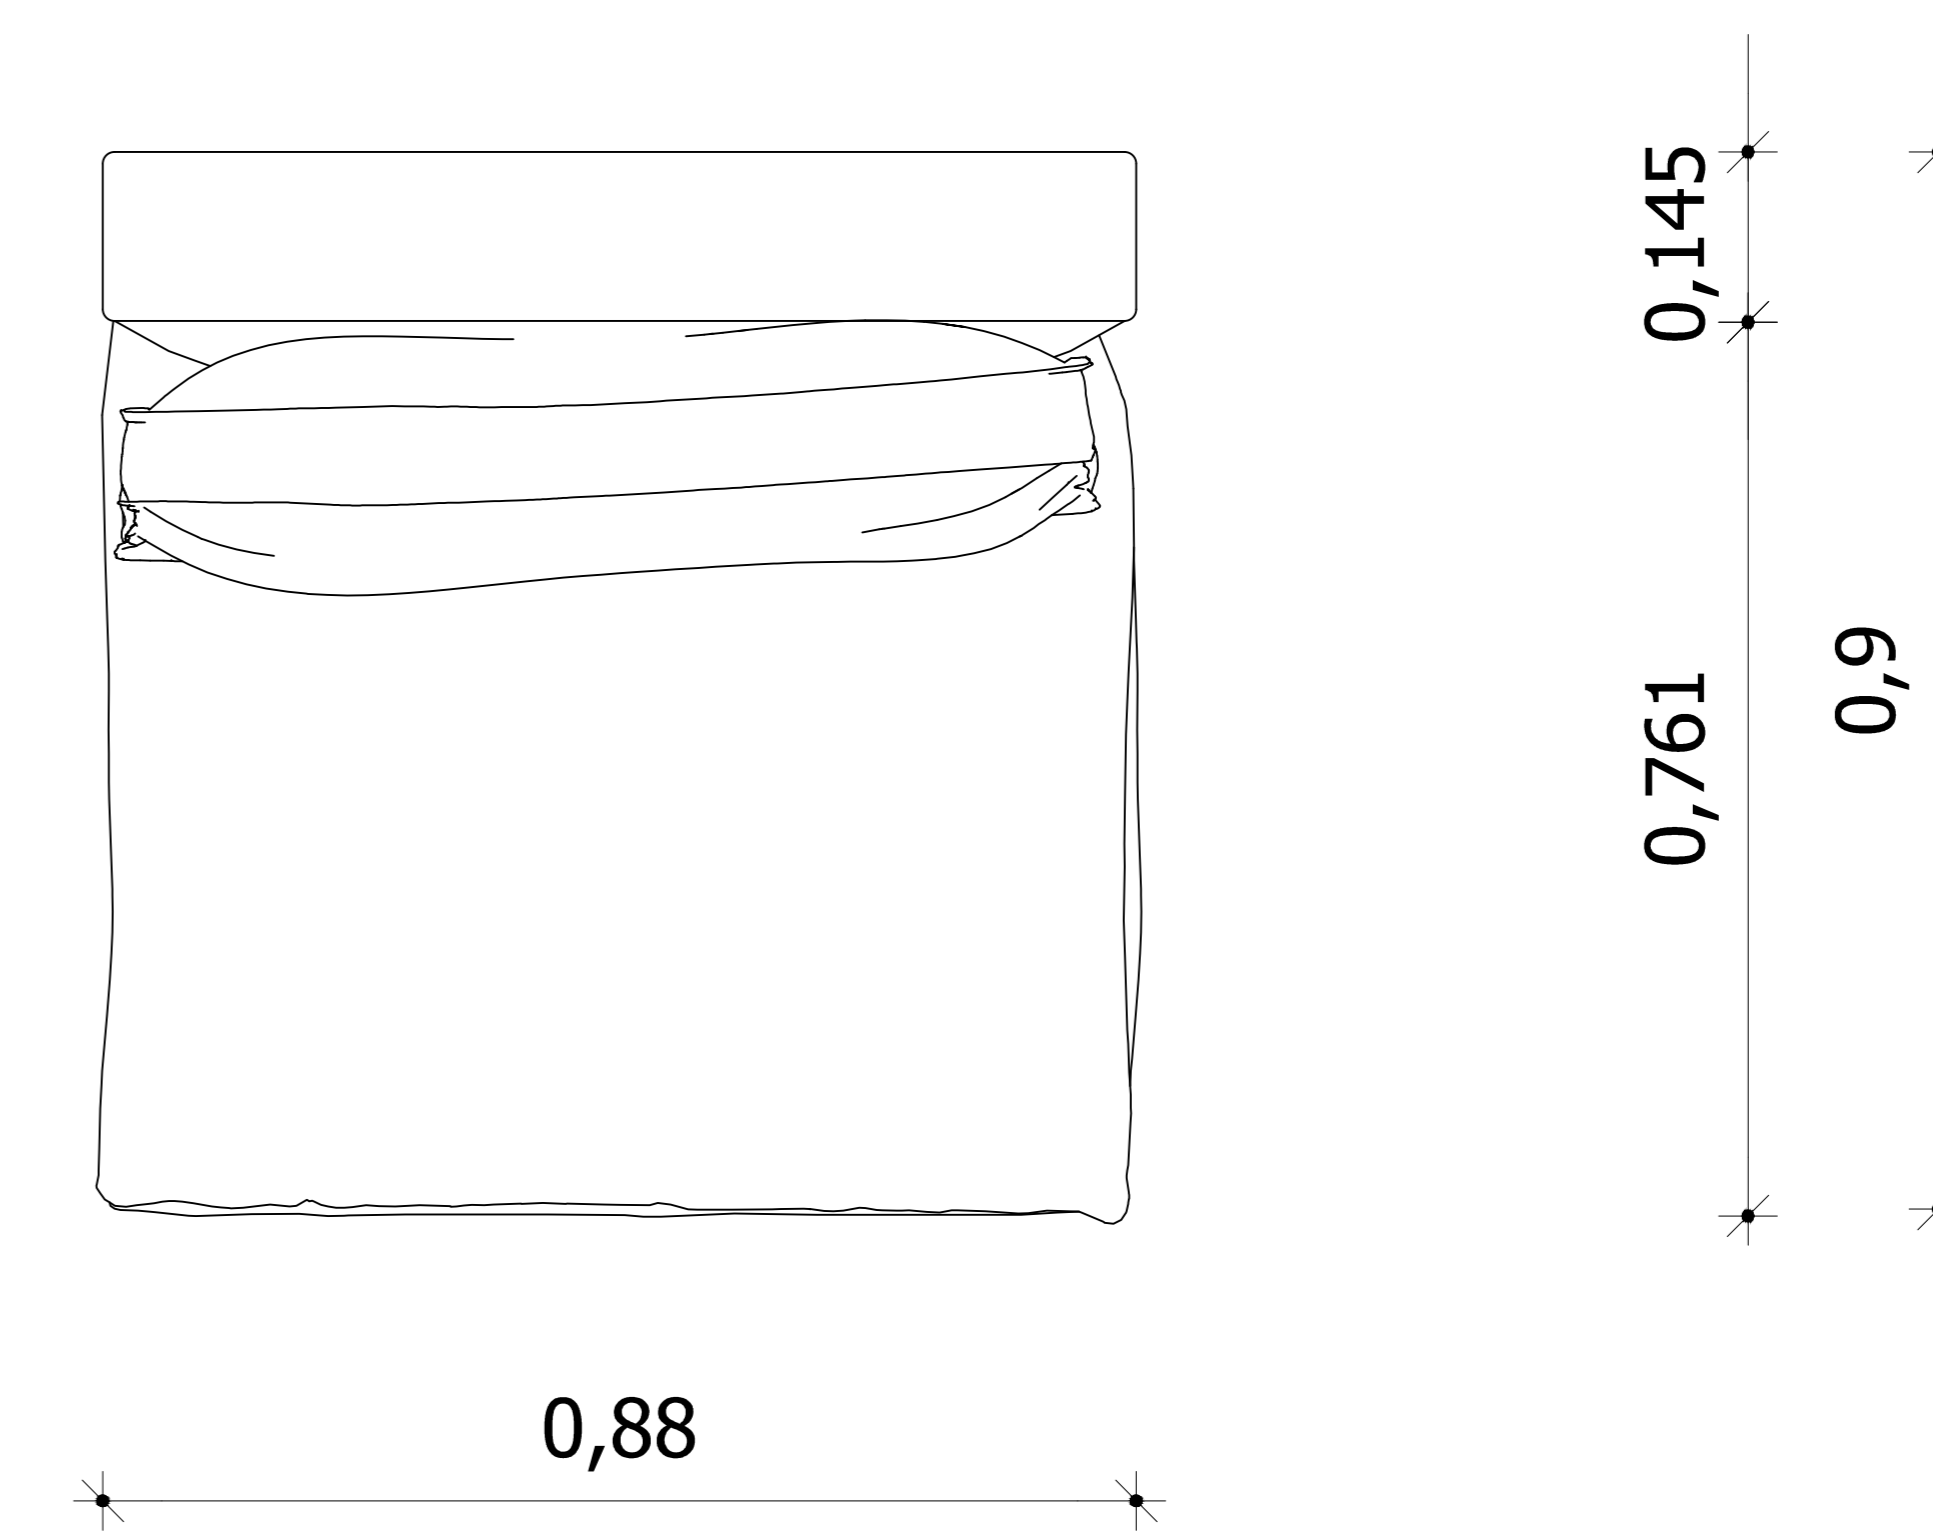

Side View

View

Top

---

Theano chair

designed by  
**COCO-MAT**  
sleep on nature 