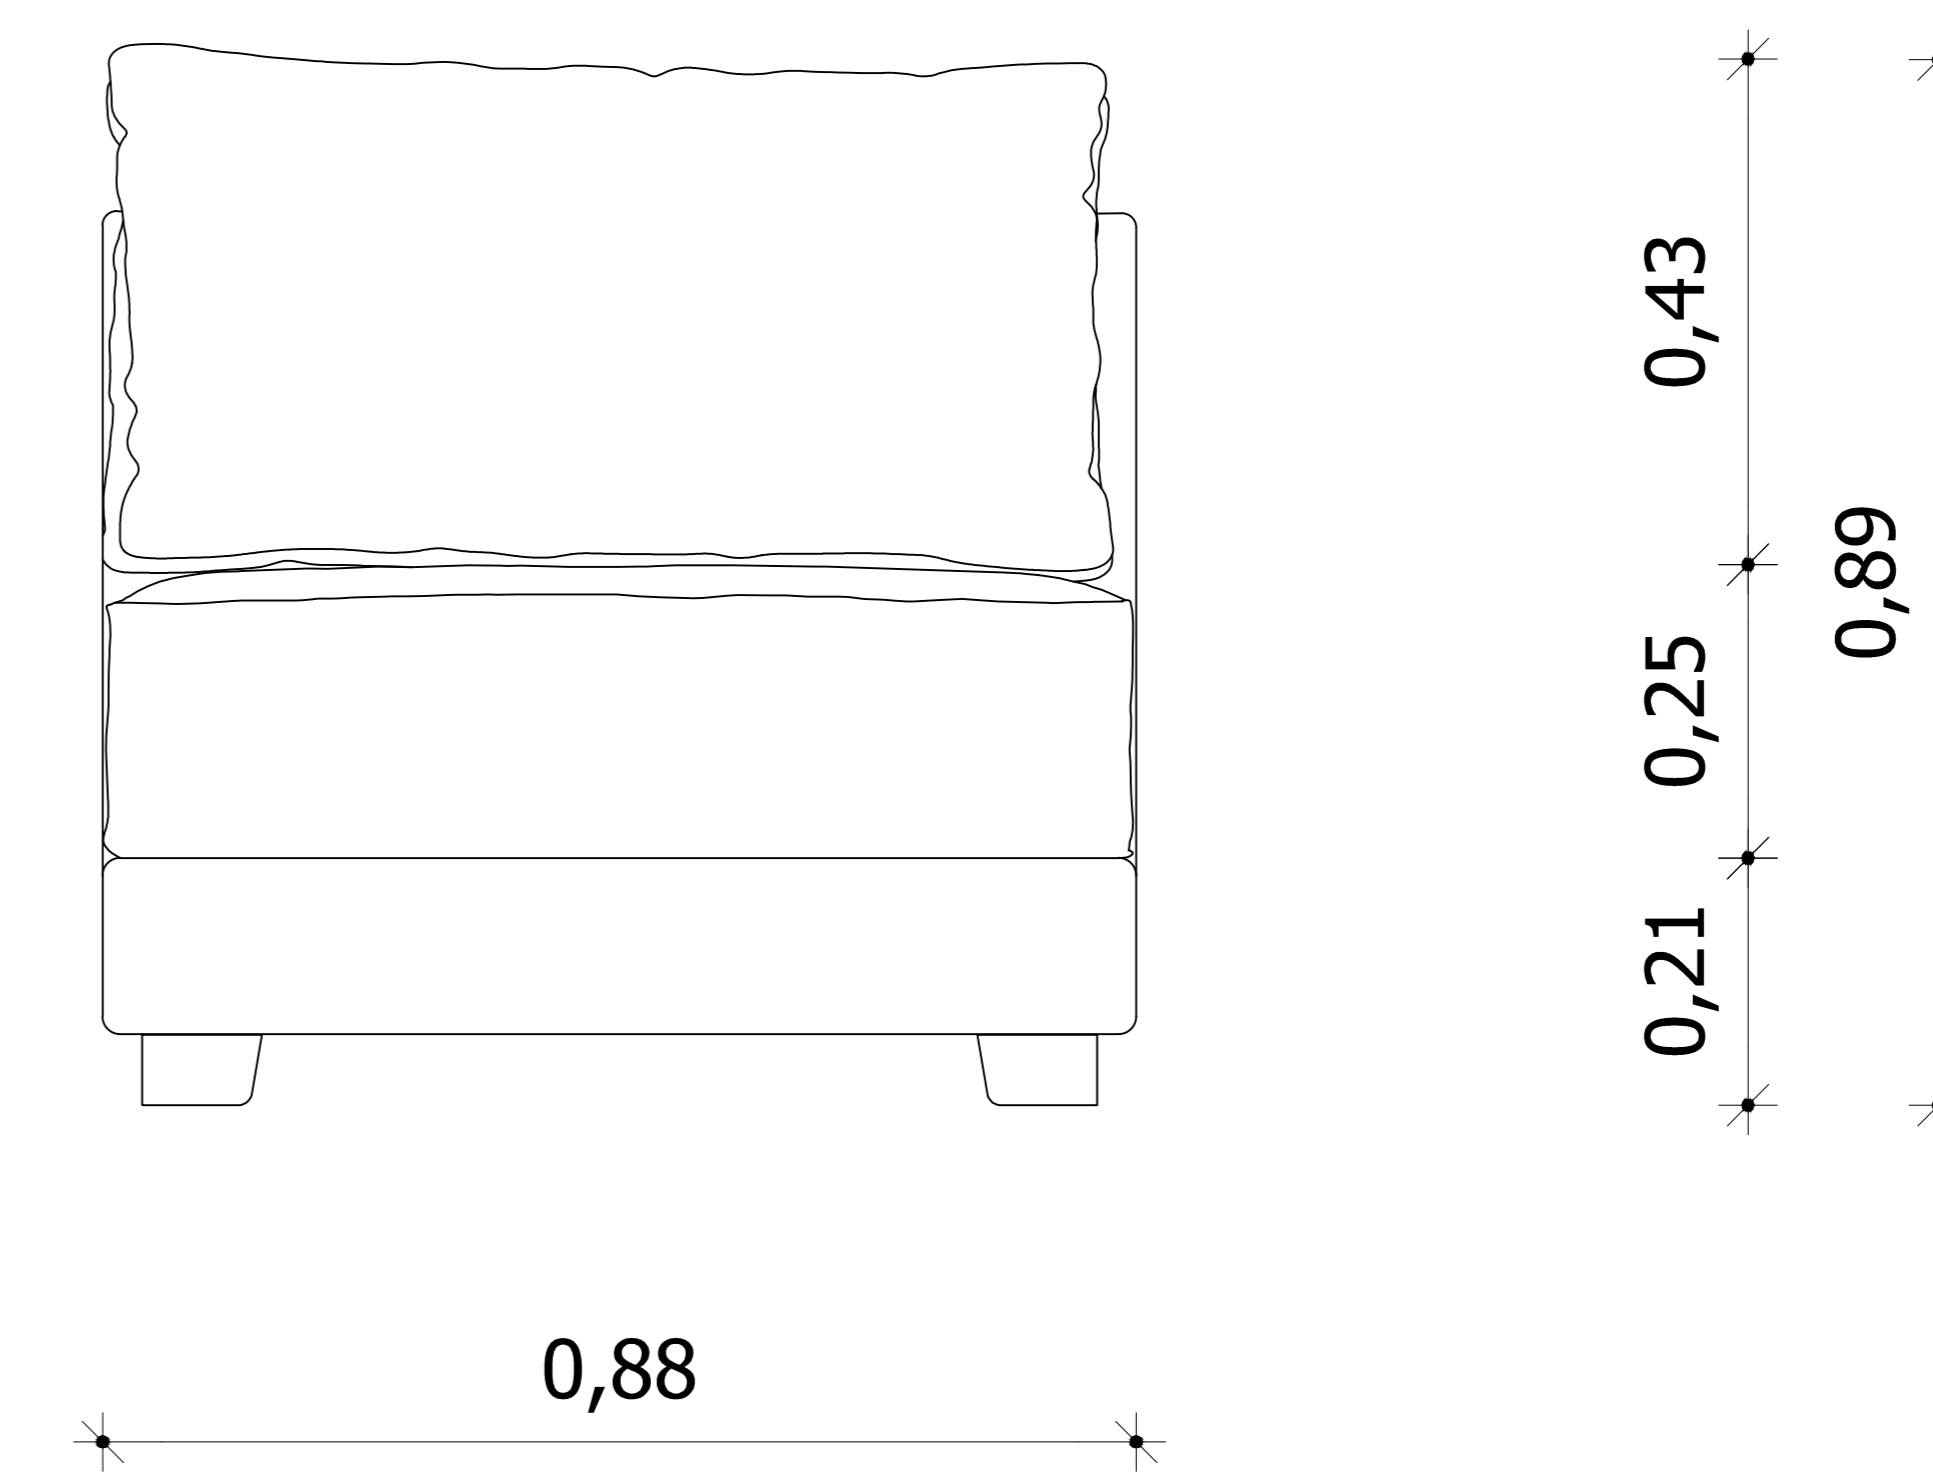

Side View

View

Top

---

Theano chair

designed by  
**COCO-MAT**  
sleep on nature 