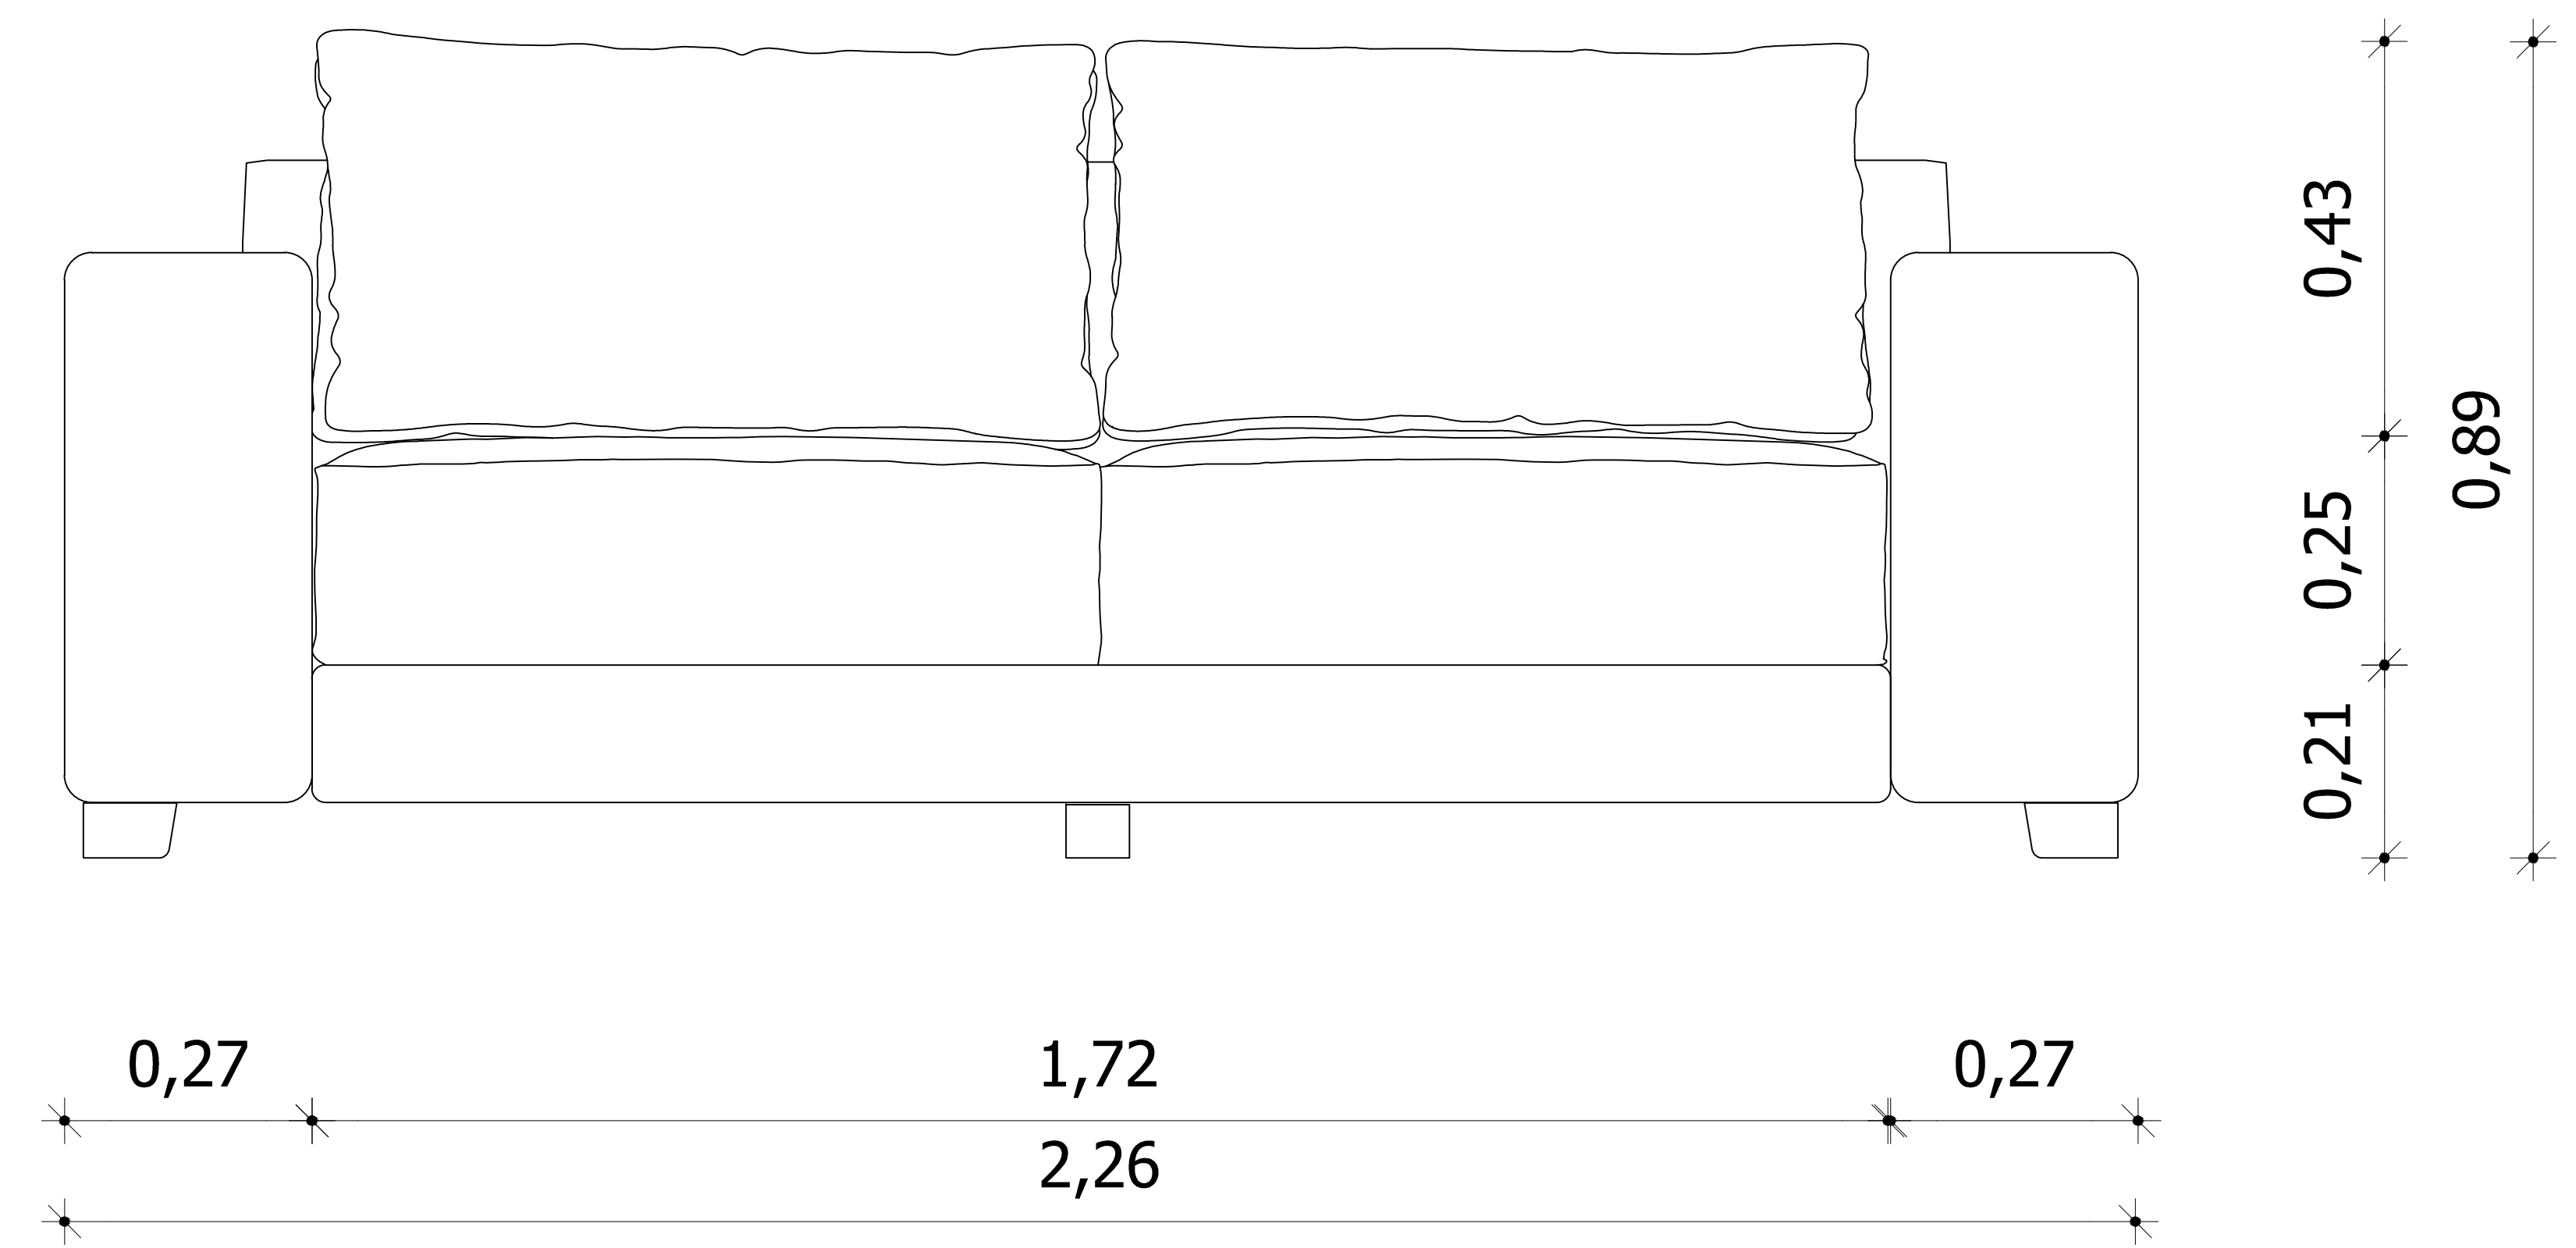

Side View

View

Top

Theano 2seat sofa

designed by
COCO-MAT
 sleep on nature