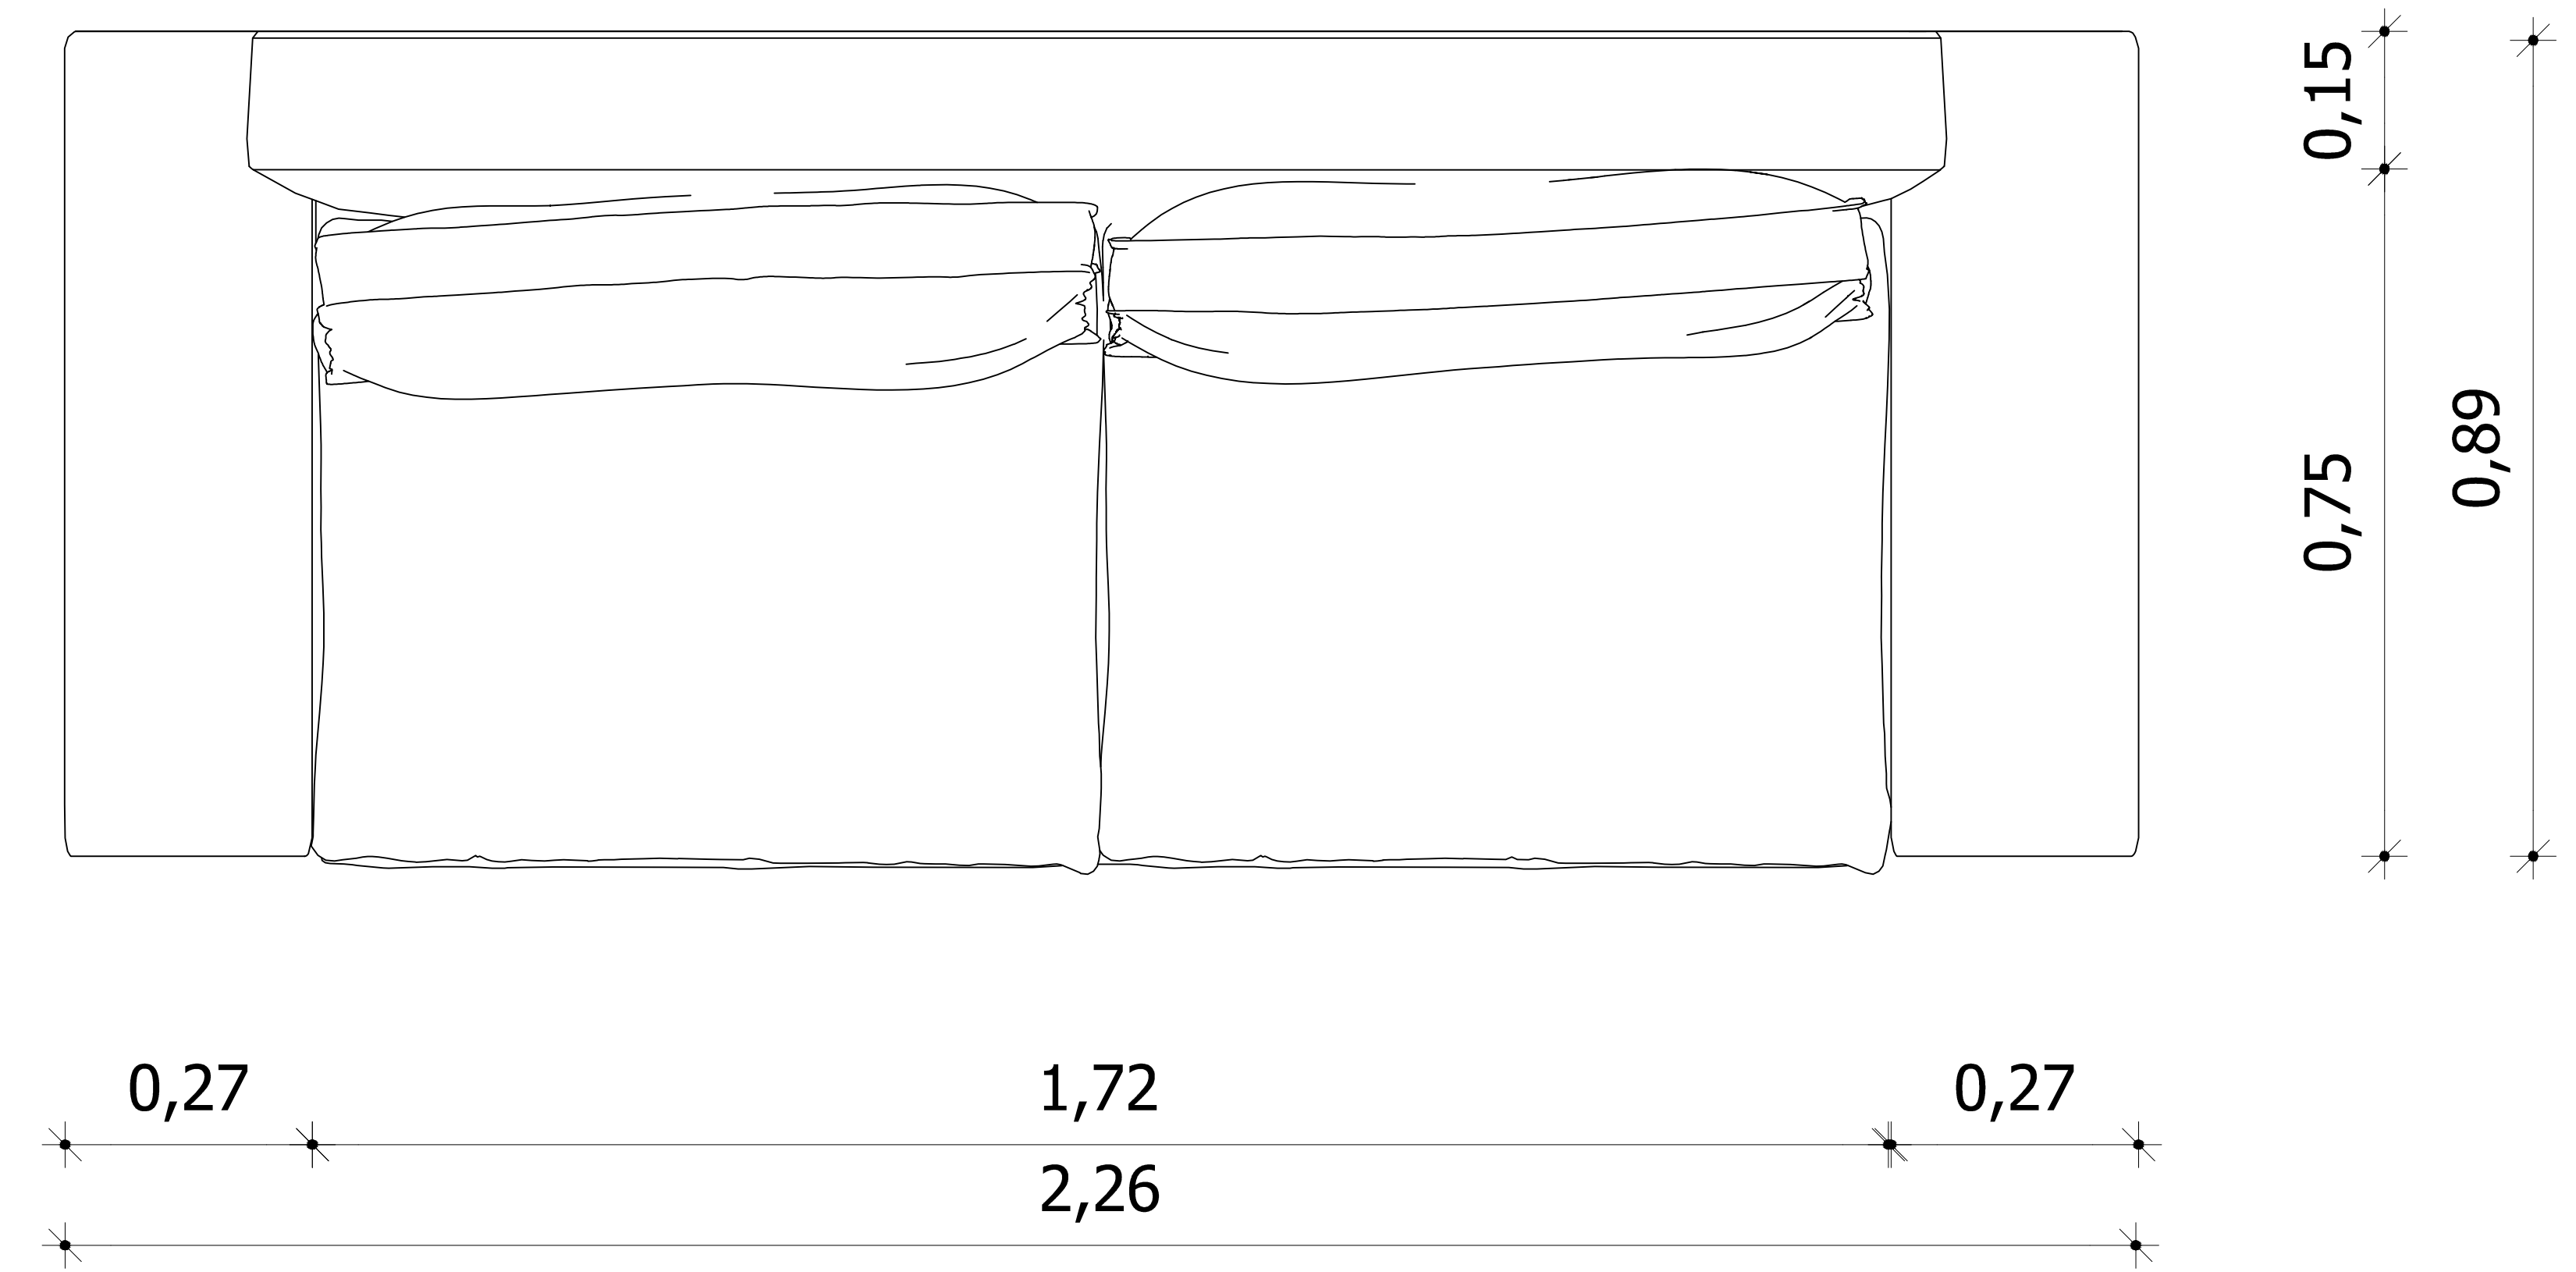

Side View

View

Top

Theano 2seat sofa

designed by
COCO-MAT
 sleep on nature