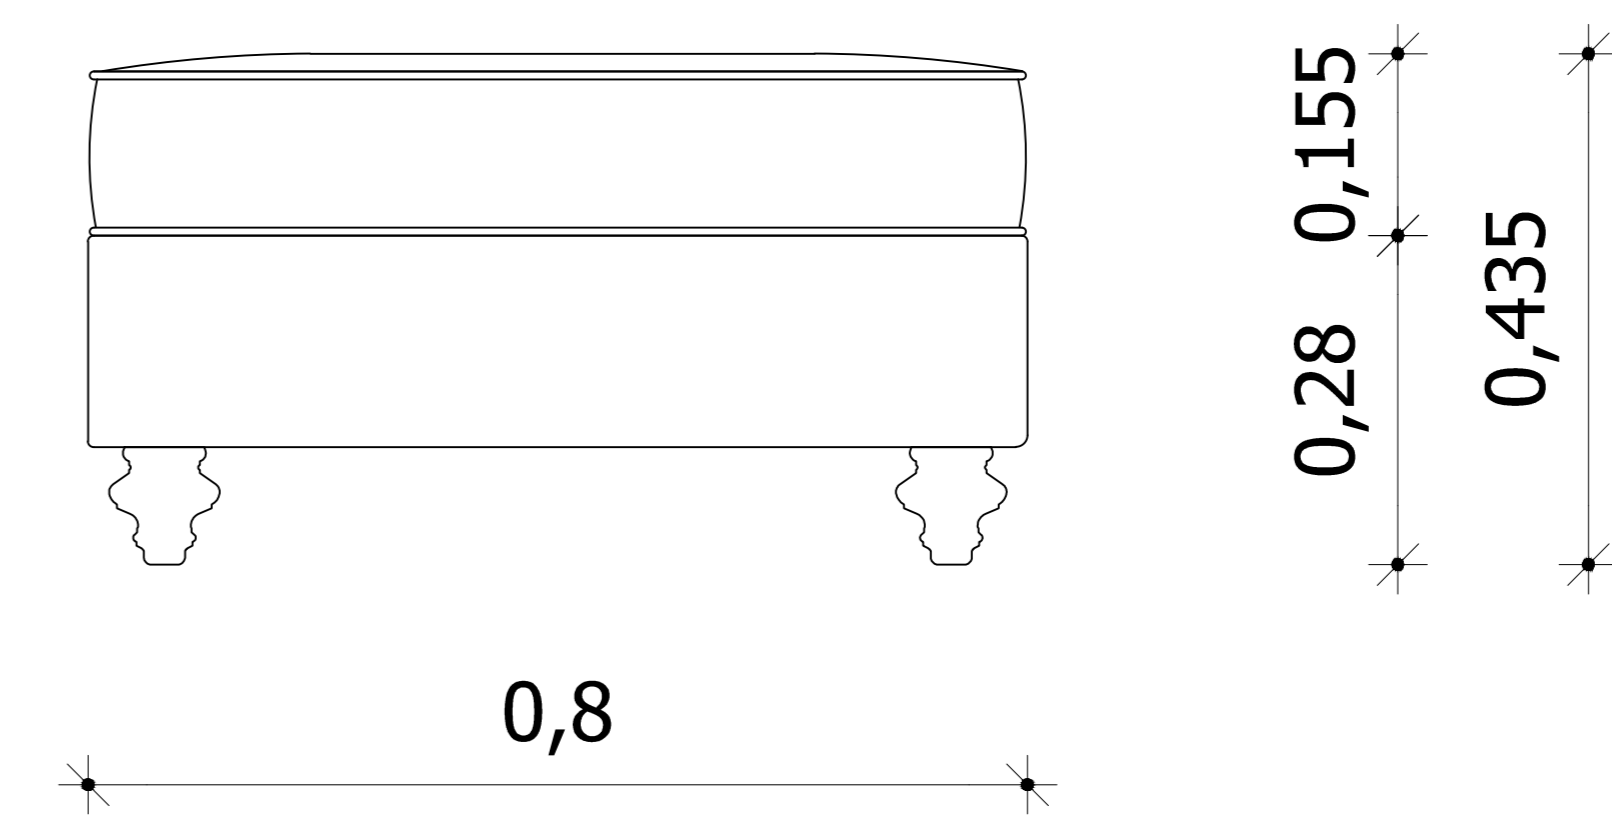

Side View

View

Top

Mirsini stool

designed by
COCO-MAT
sleep on nature 