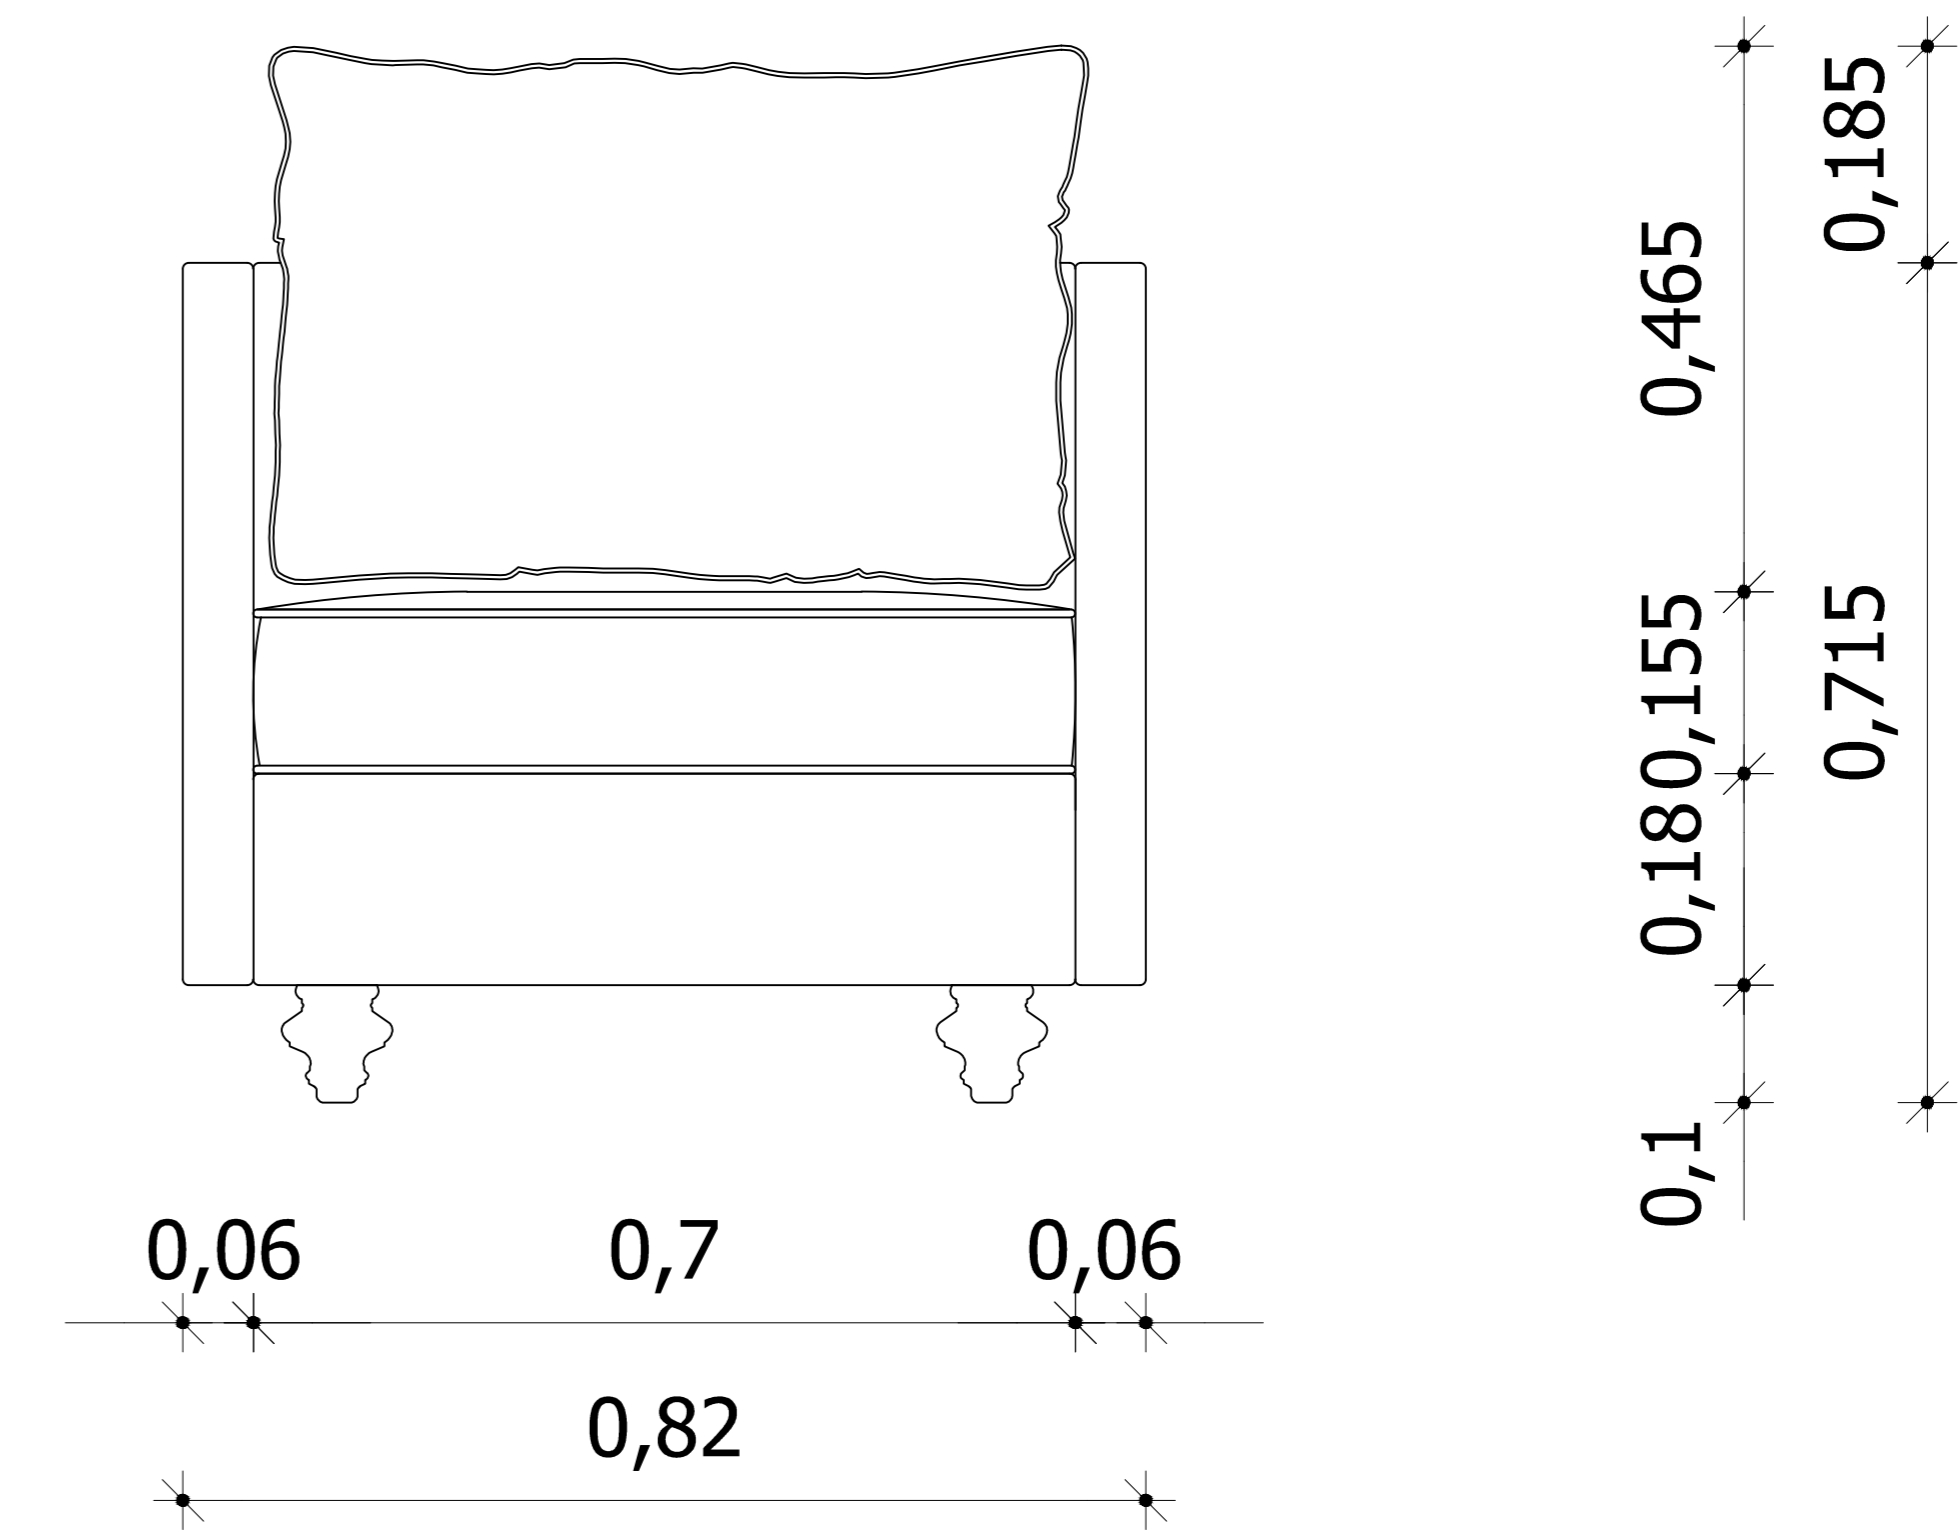

Side View

View

Top

Mirsini armchair

designed by
COCO-MAT
 sleep on nature