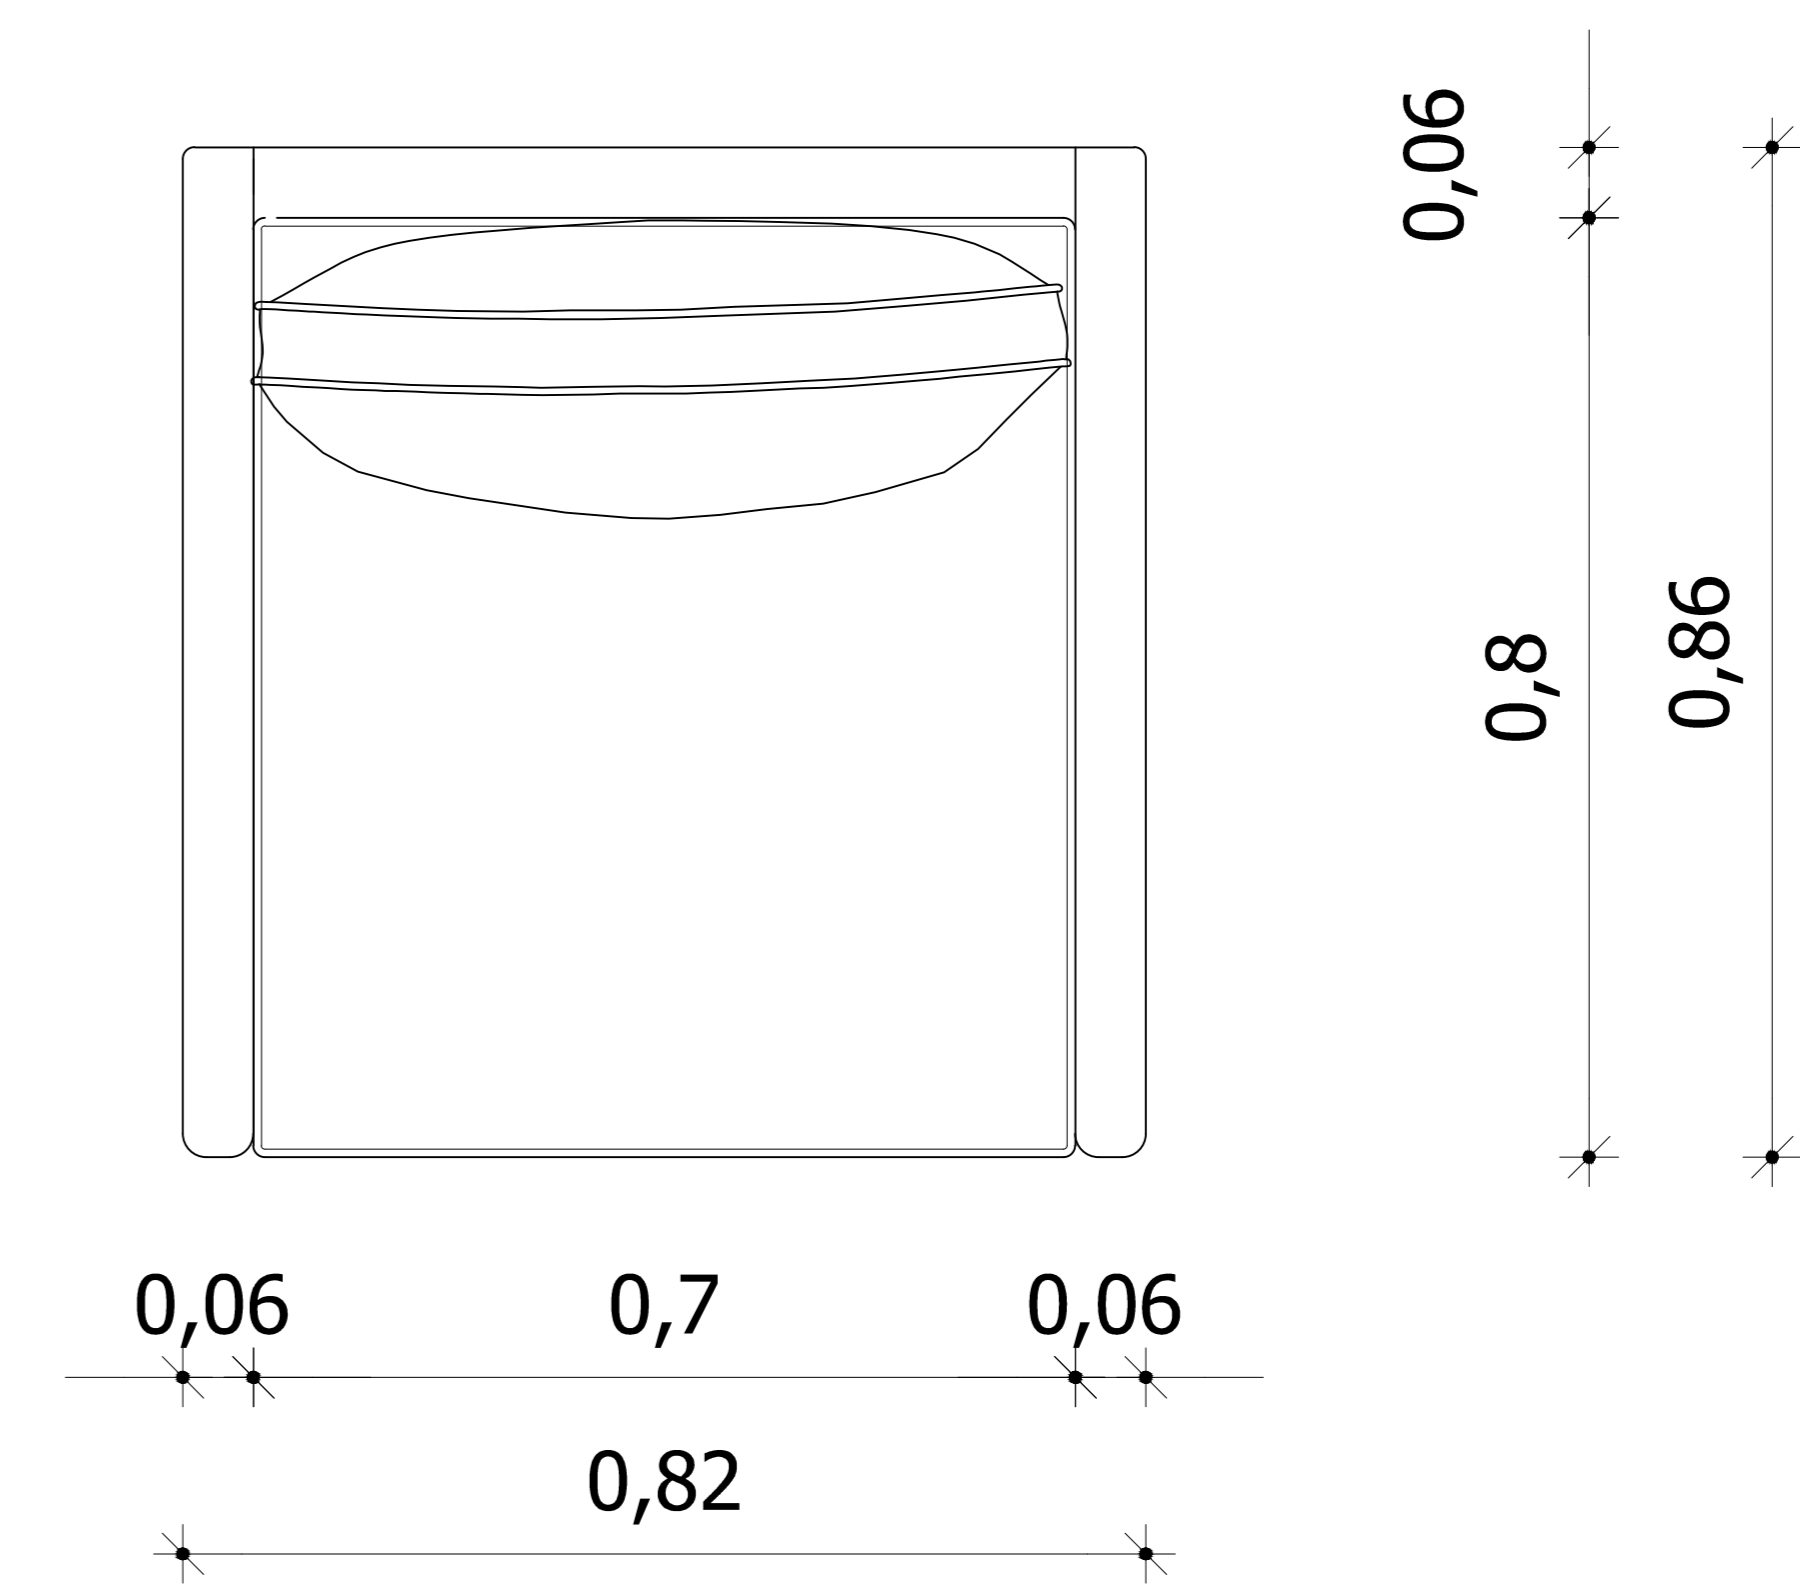

Side View

View

Top

Mirsini armchair

designed by
COCO-MAT
 sleep on nature