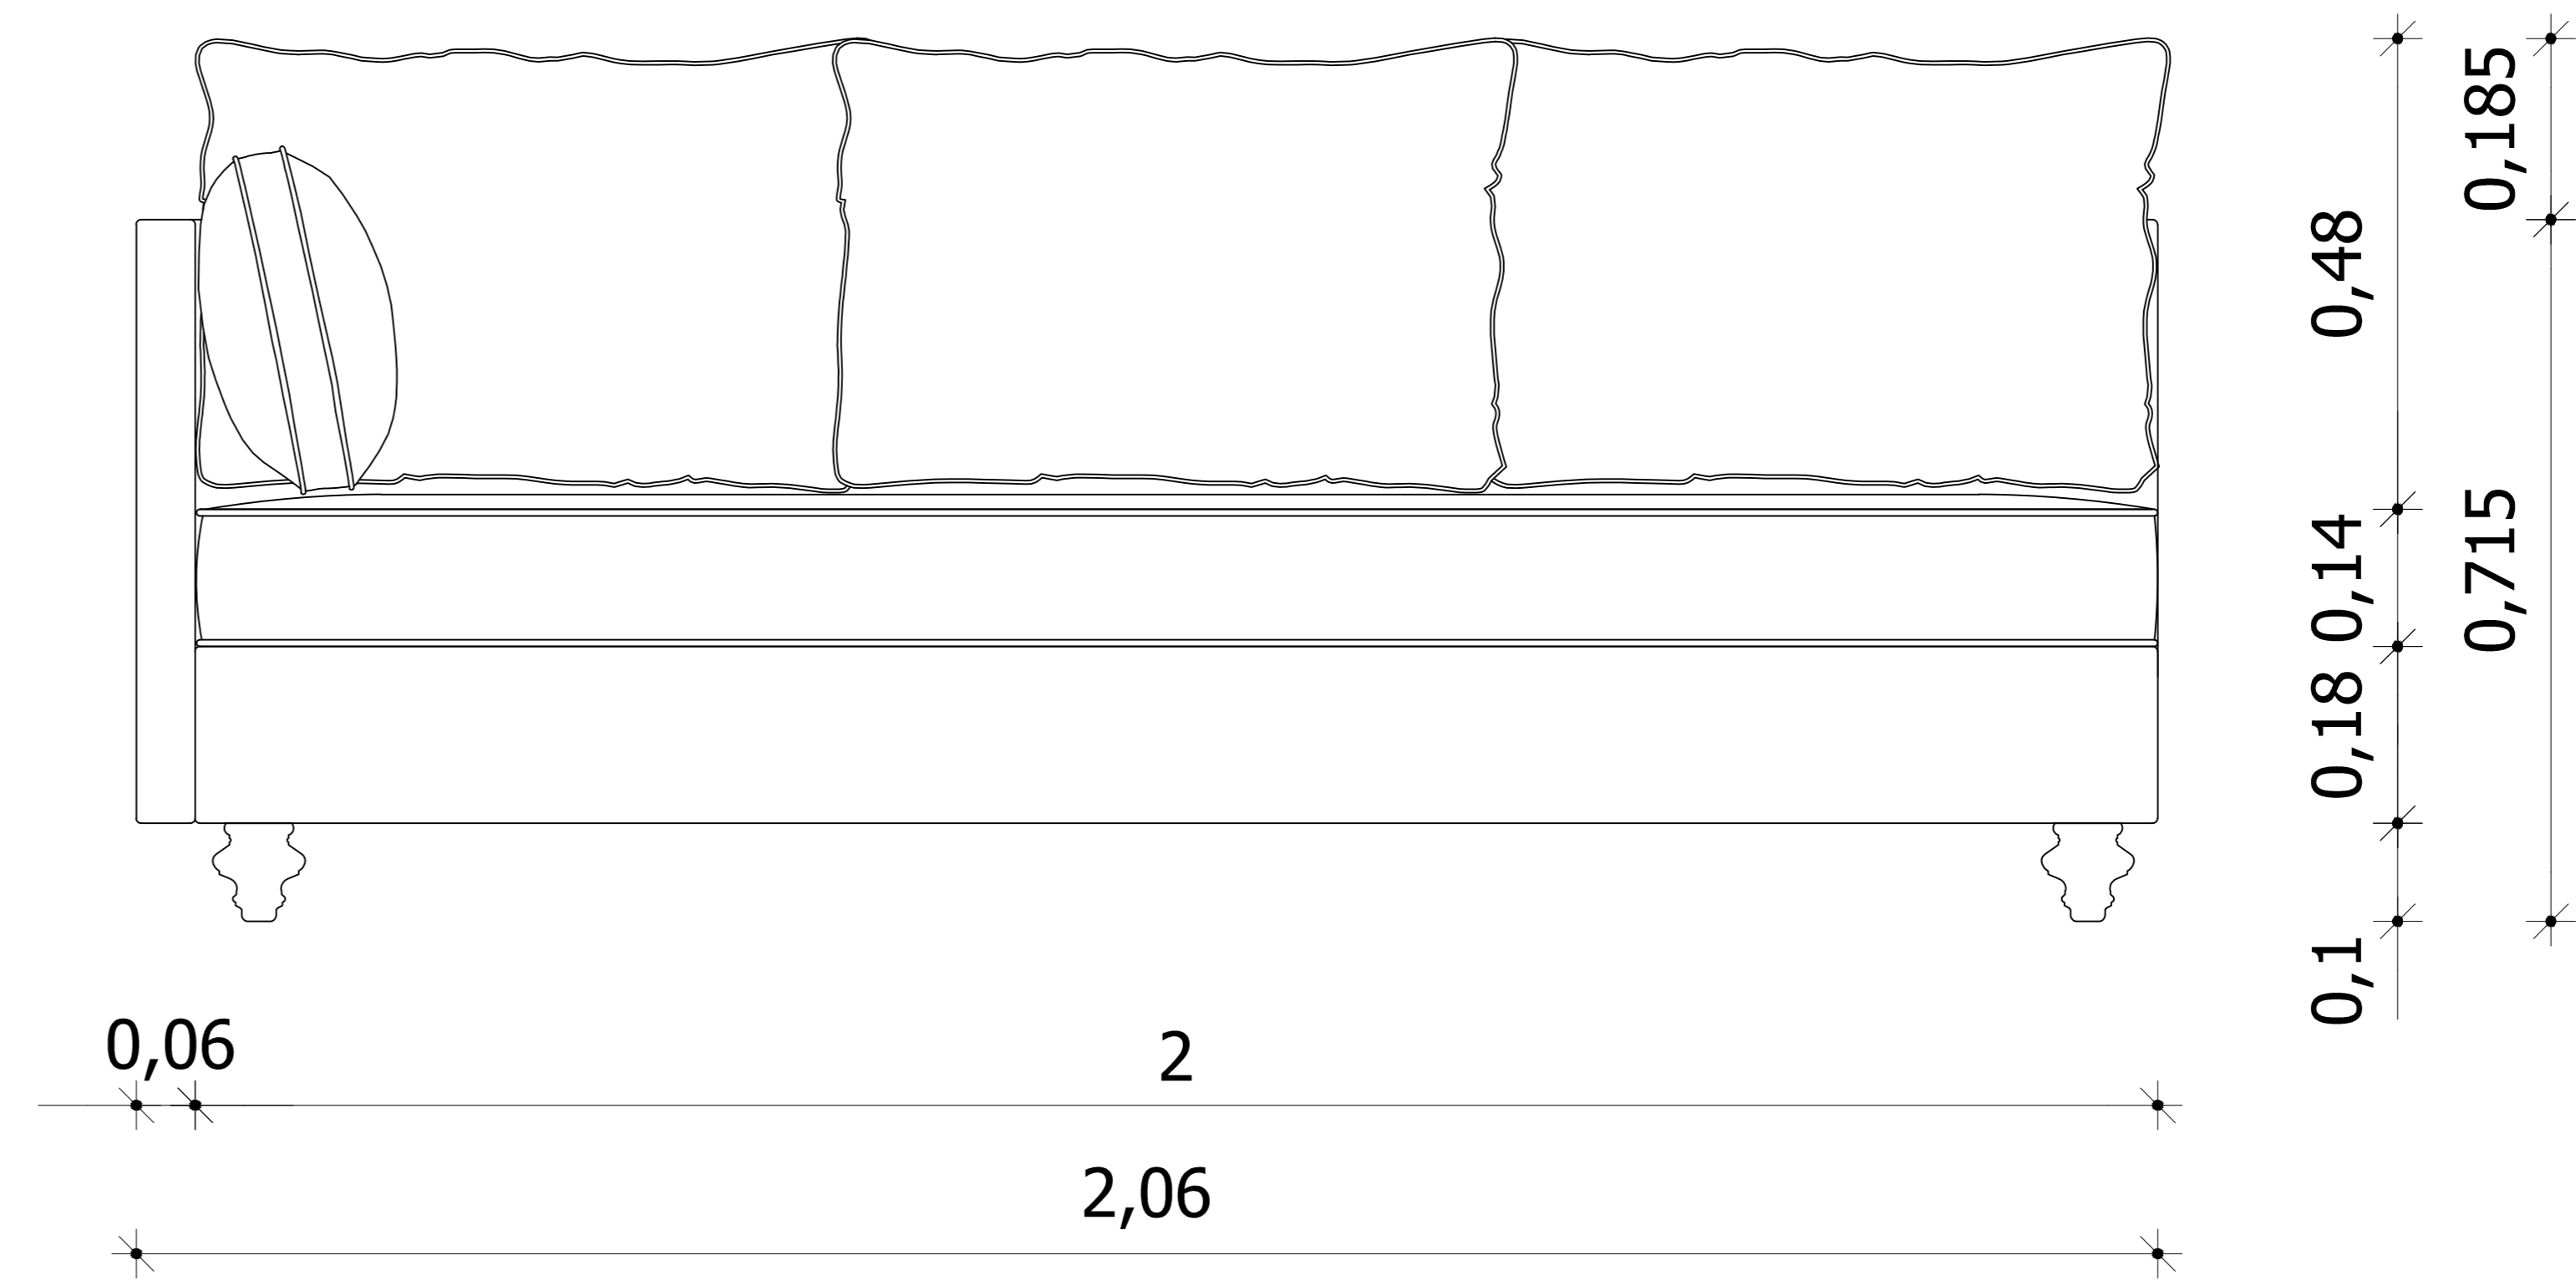

Side View

View

Top

Mirsini one-arm sofa

designed by
COCO-MAT
 sleep on nature