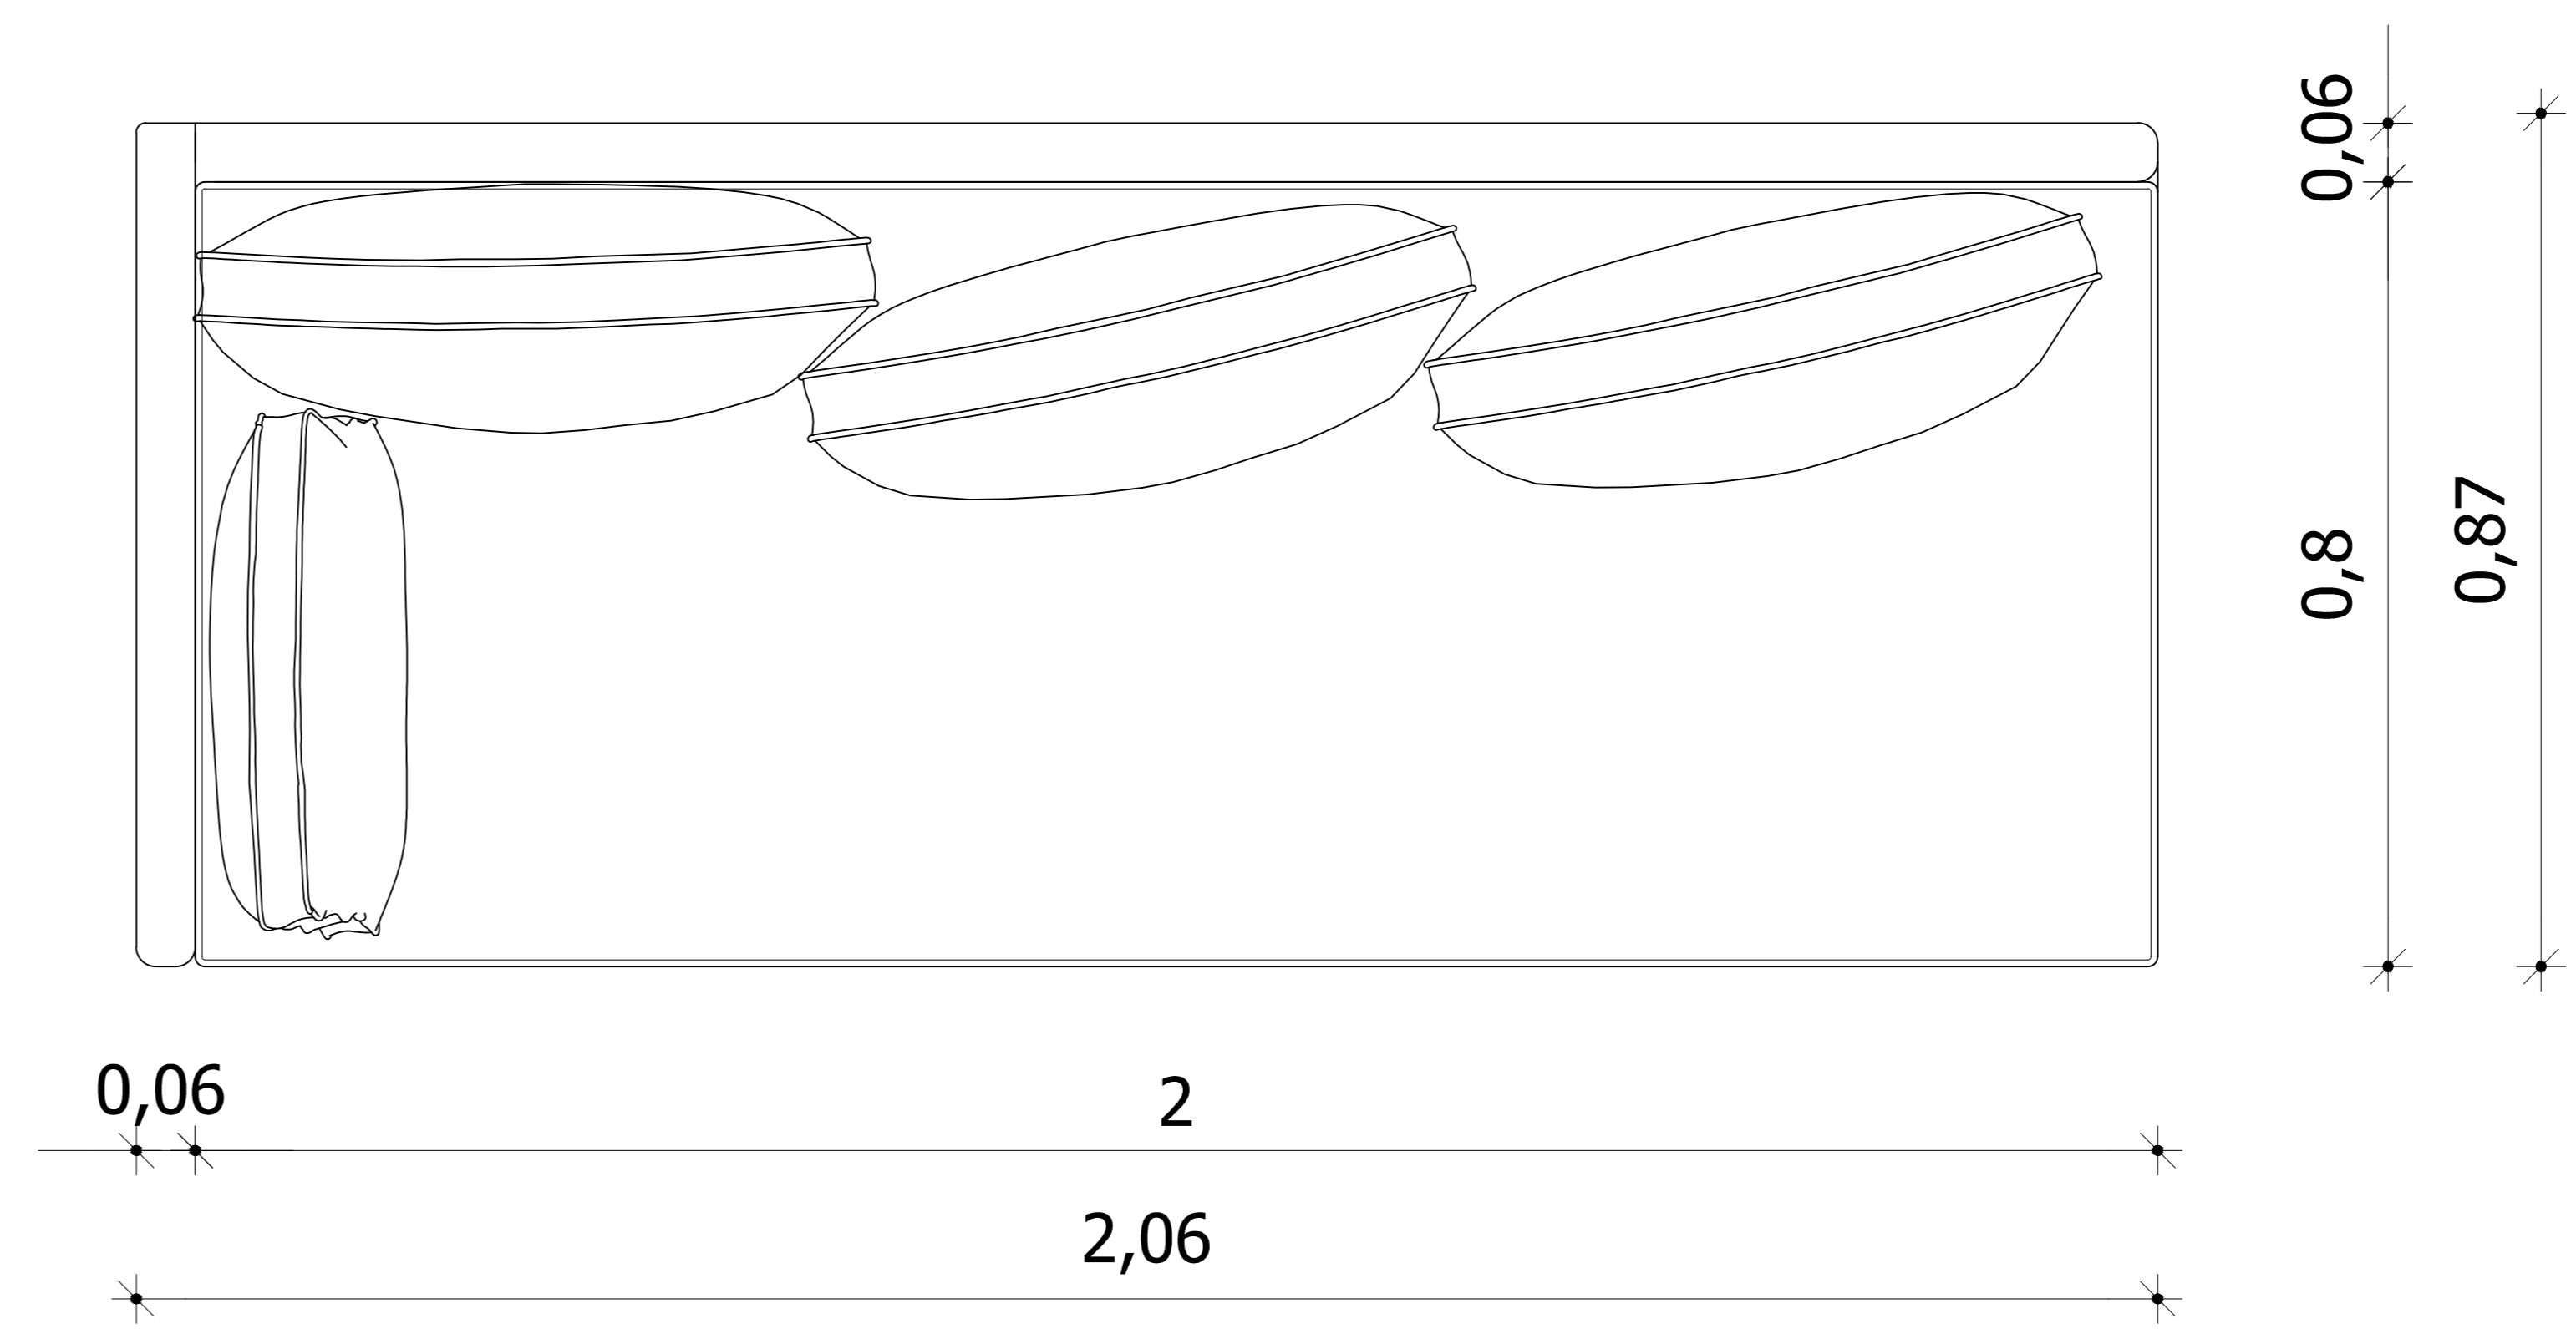

Side View

View

Top

Mirsini one-arm sofa

designed by
COCO-MAT
 sleep on nature