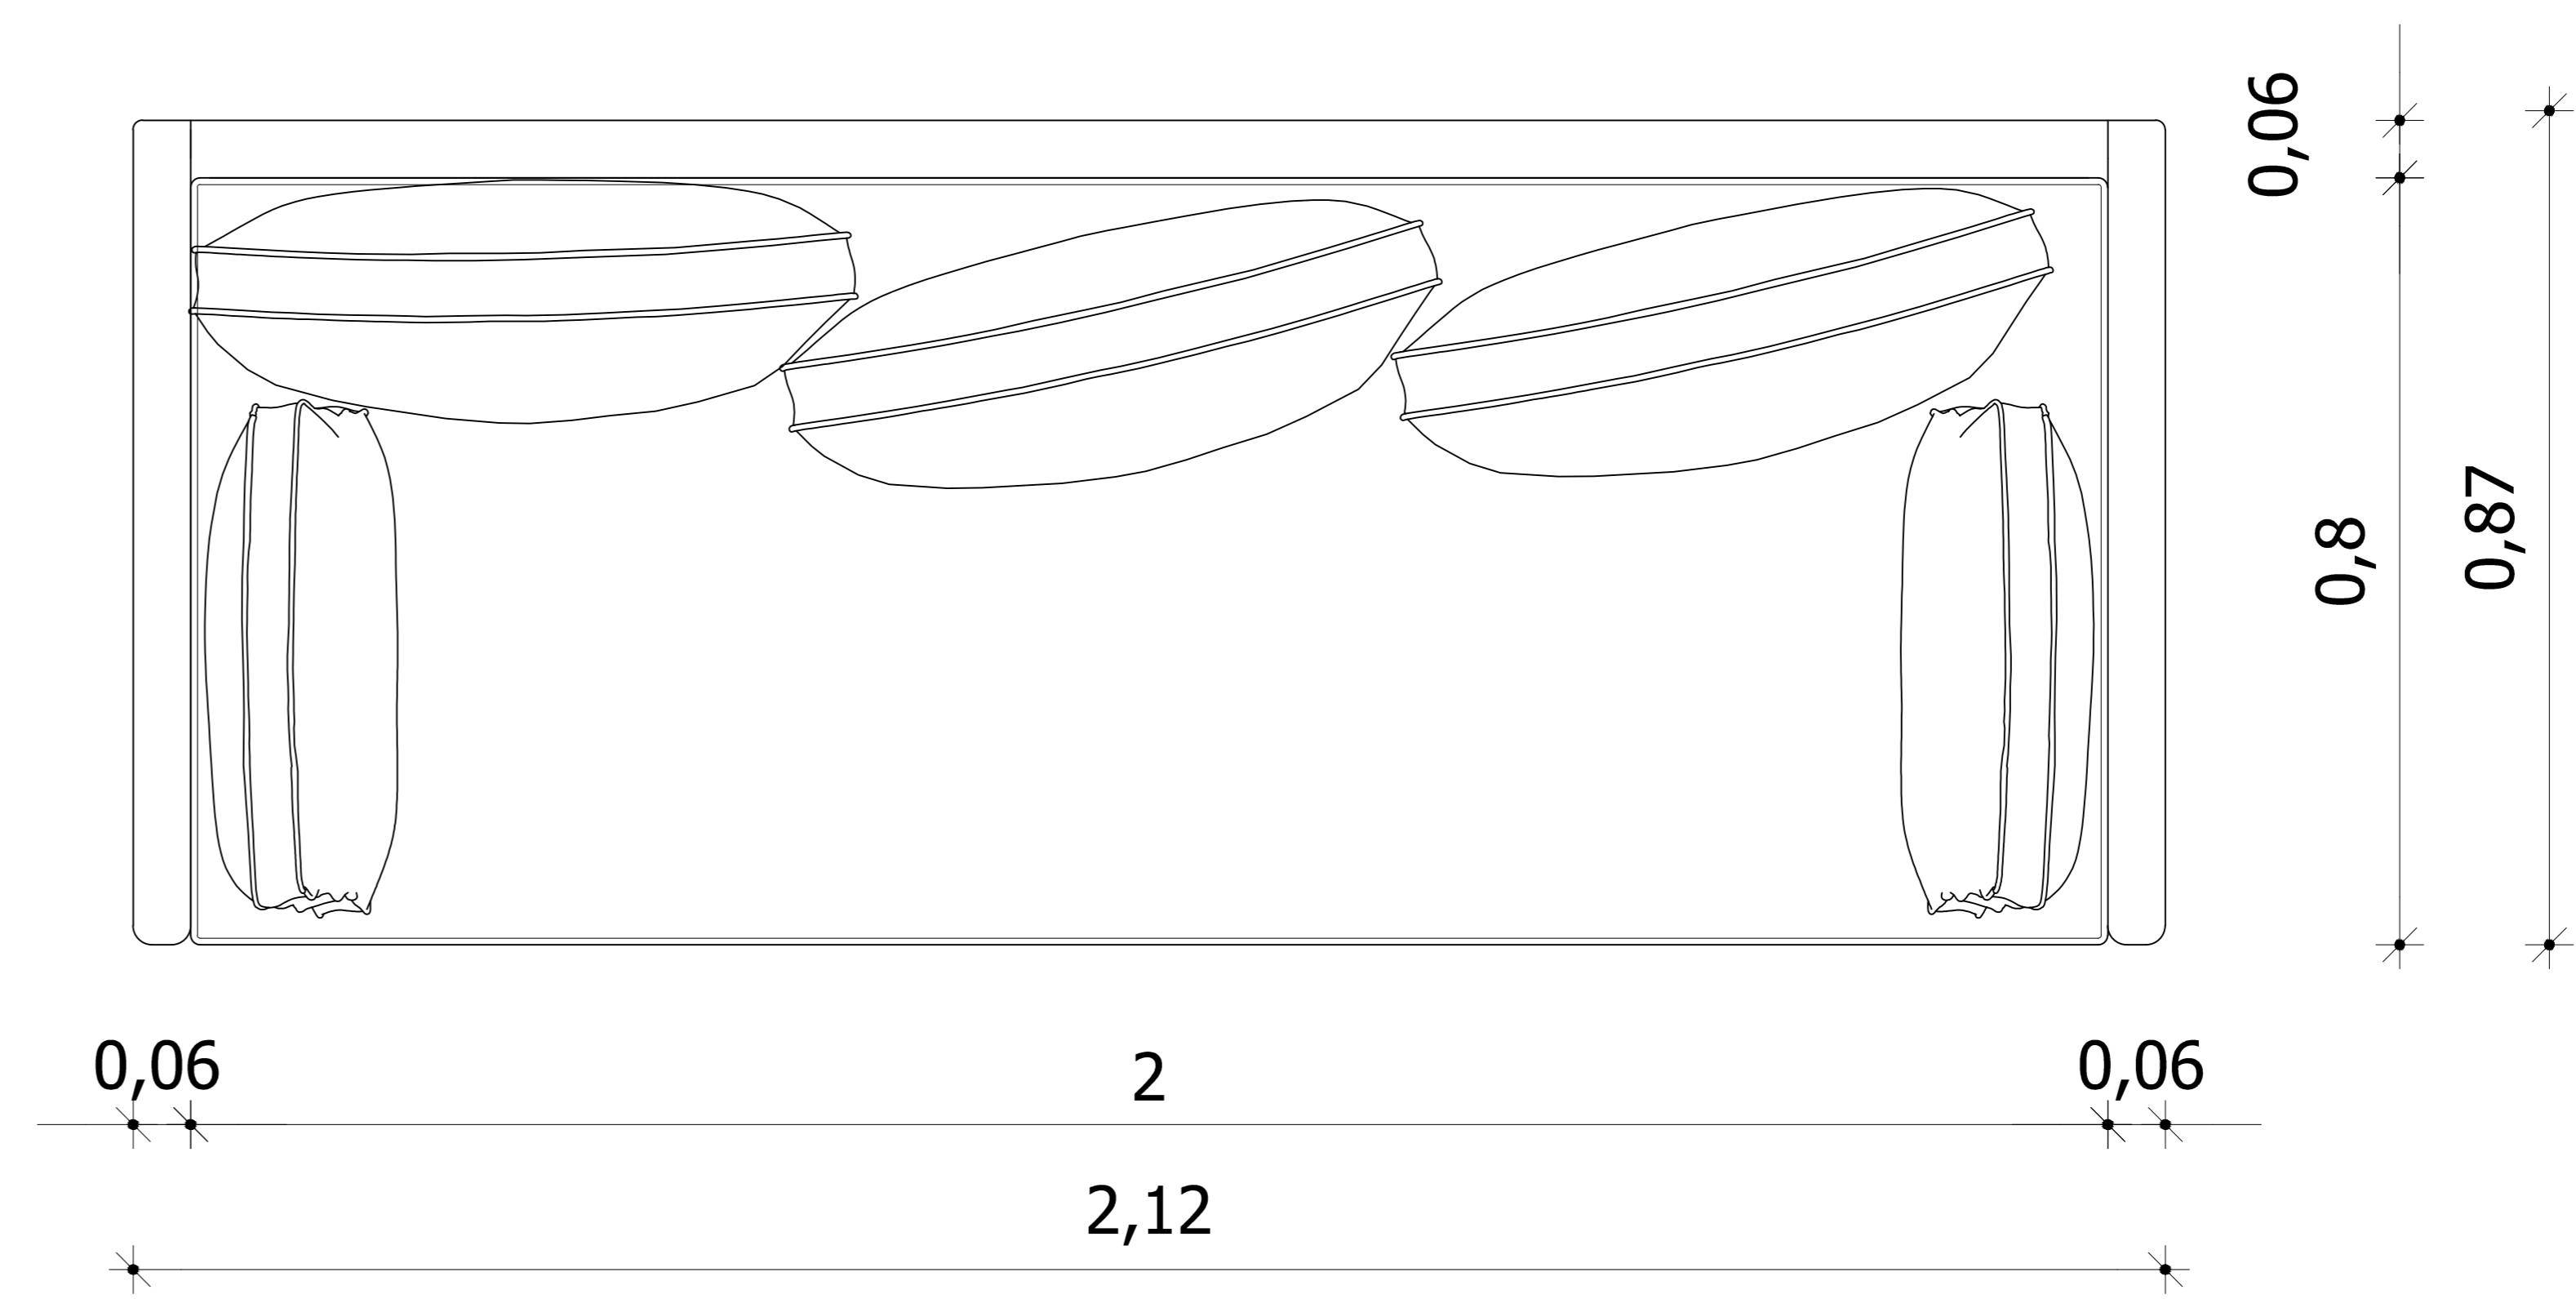

Side View

View

Top

Mirsini 3seat sofa

designed by  
**COCO-MAT**  
 sleep on nature