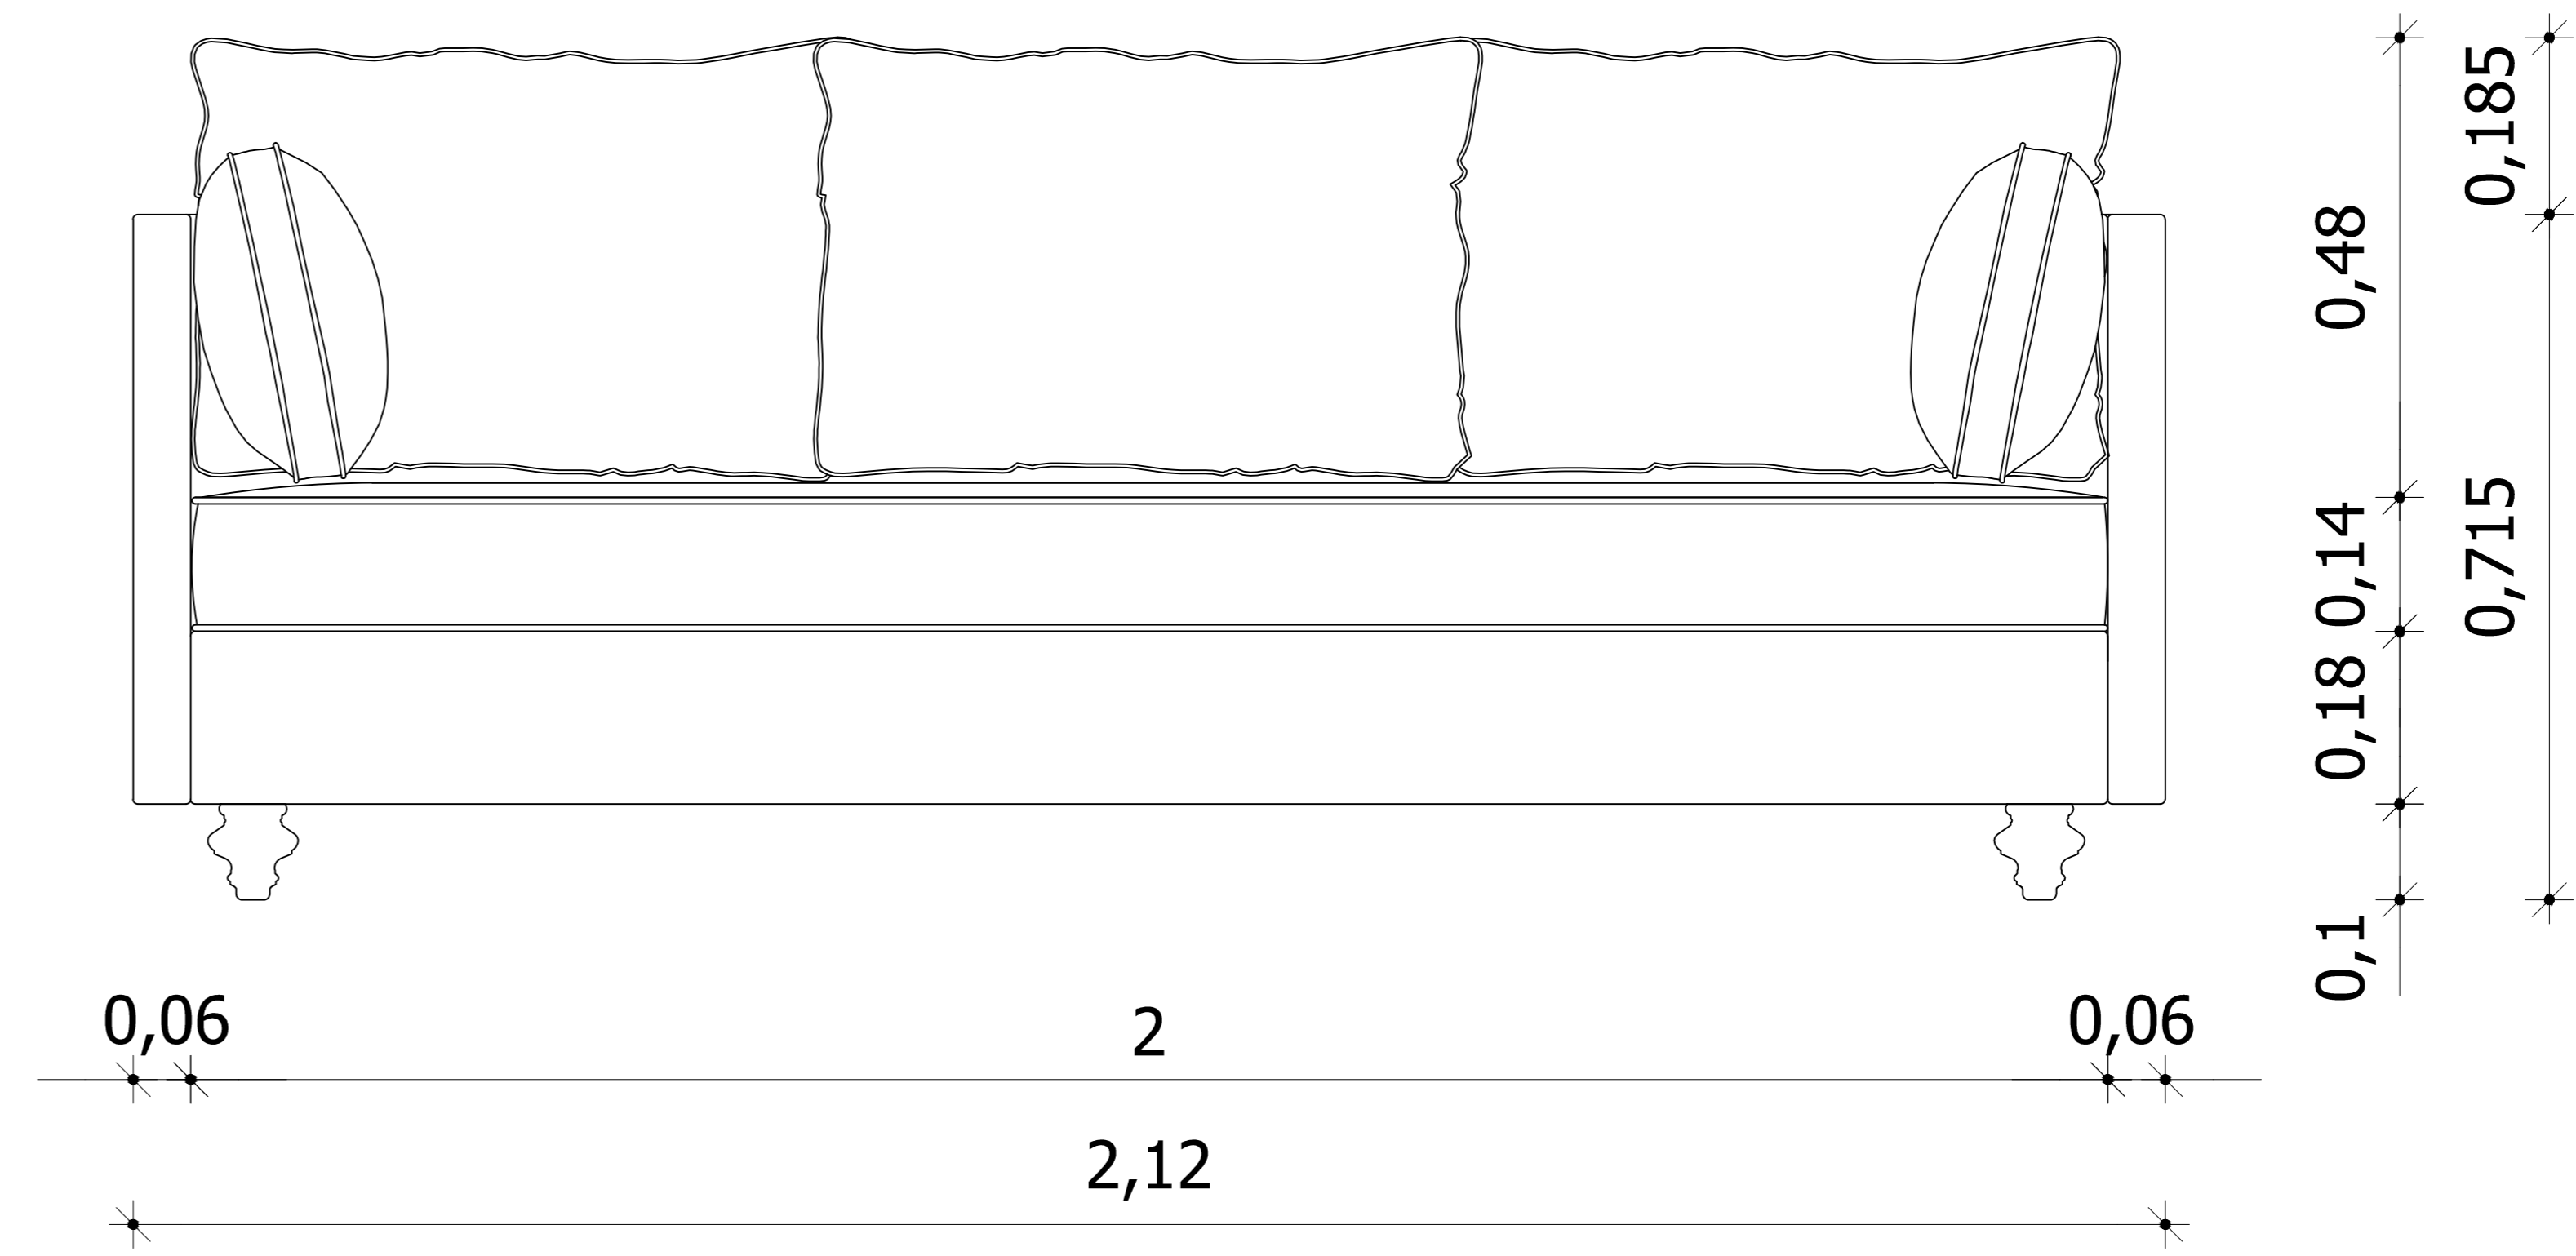

Side View

View

Top

Mirsini 3seat sofa

designed by  
**COCO-MAT**  
 sleep on nature