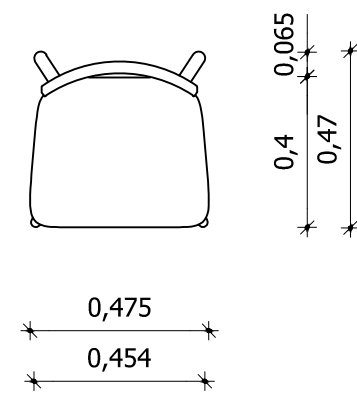

Side View

View

Plan

Sofia chair

designed by
COCO-MAT 
sleep on nature