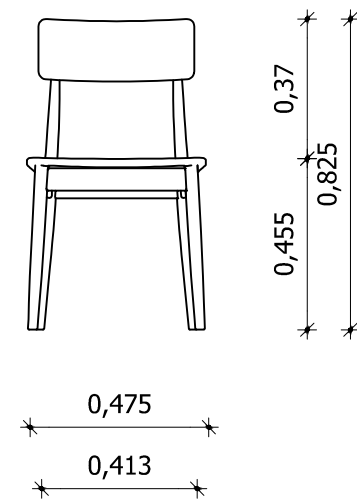

Side View

View

Plan

Sofia chair

designed by
COCO-MAT 
sleep on nature