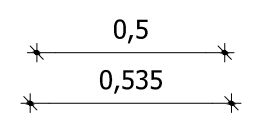

Side View

View

Plan

---

Rea chair

designed by  
**COCO-MAT**   
sleep on nature