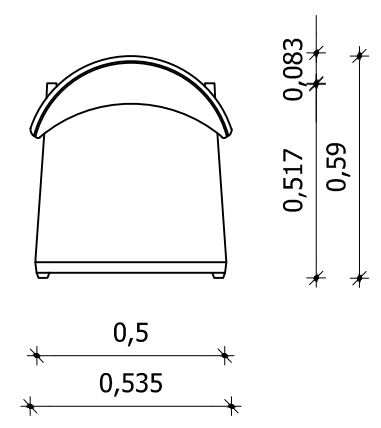

Side View

View

Plan

---

Rea chair

designed by  
**COCO-MAT**   
sleep on nature