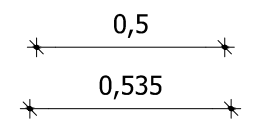

Side View

View

Plan

---

Rea chair

designed by  
**COCO-MAT**   
sleep on nature