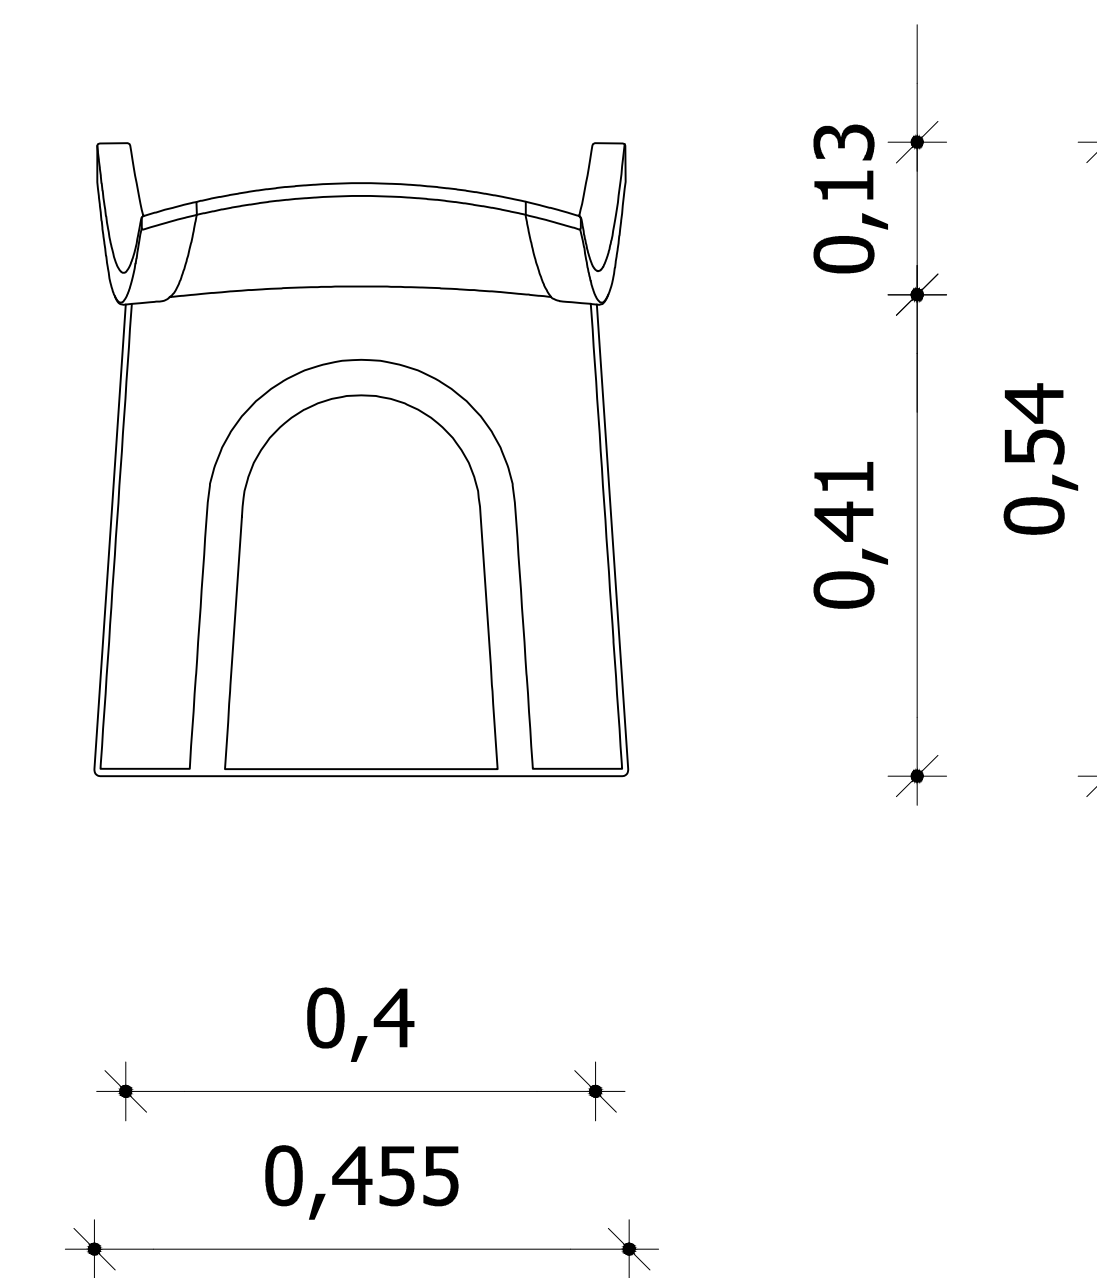

Side View

View

Top

---

Aigli chair

designed by  
**COCO-MAT**  
sleep on nature