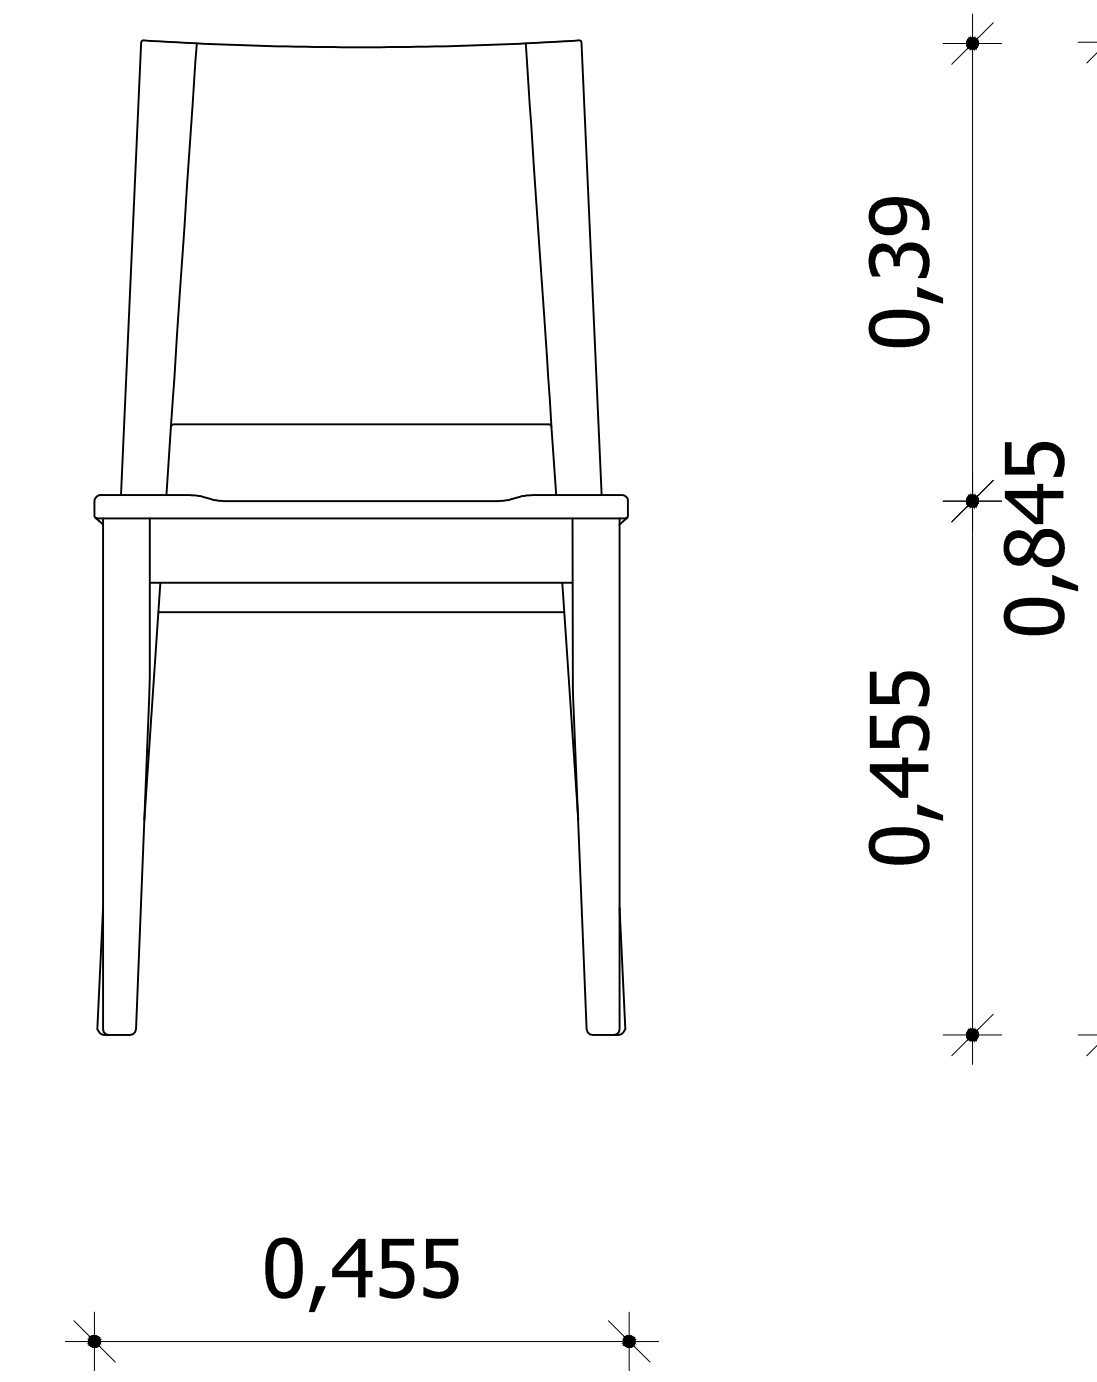

Side View

View

Top

---

Aigli chair

designed by  
**COCO-MAT**  
sleep on nature