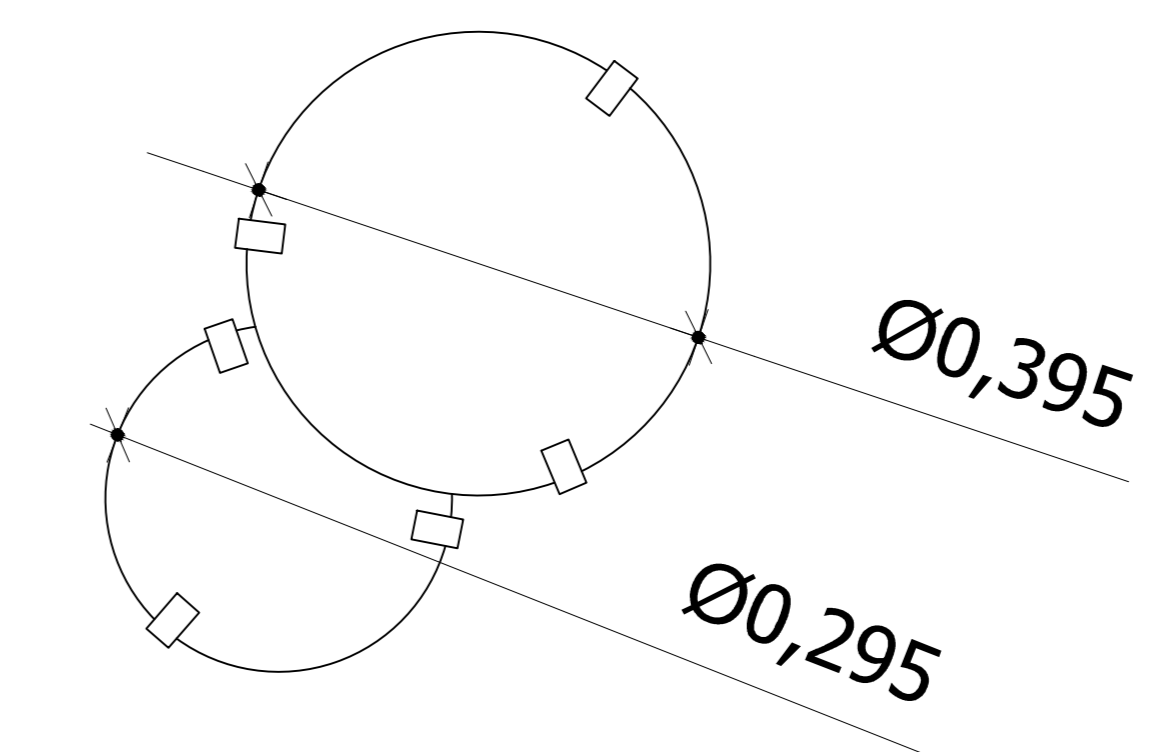

Side View

View

Top

Xanthippi I & II bedside tables

designed by
COCO-MAT
sleep on nature 