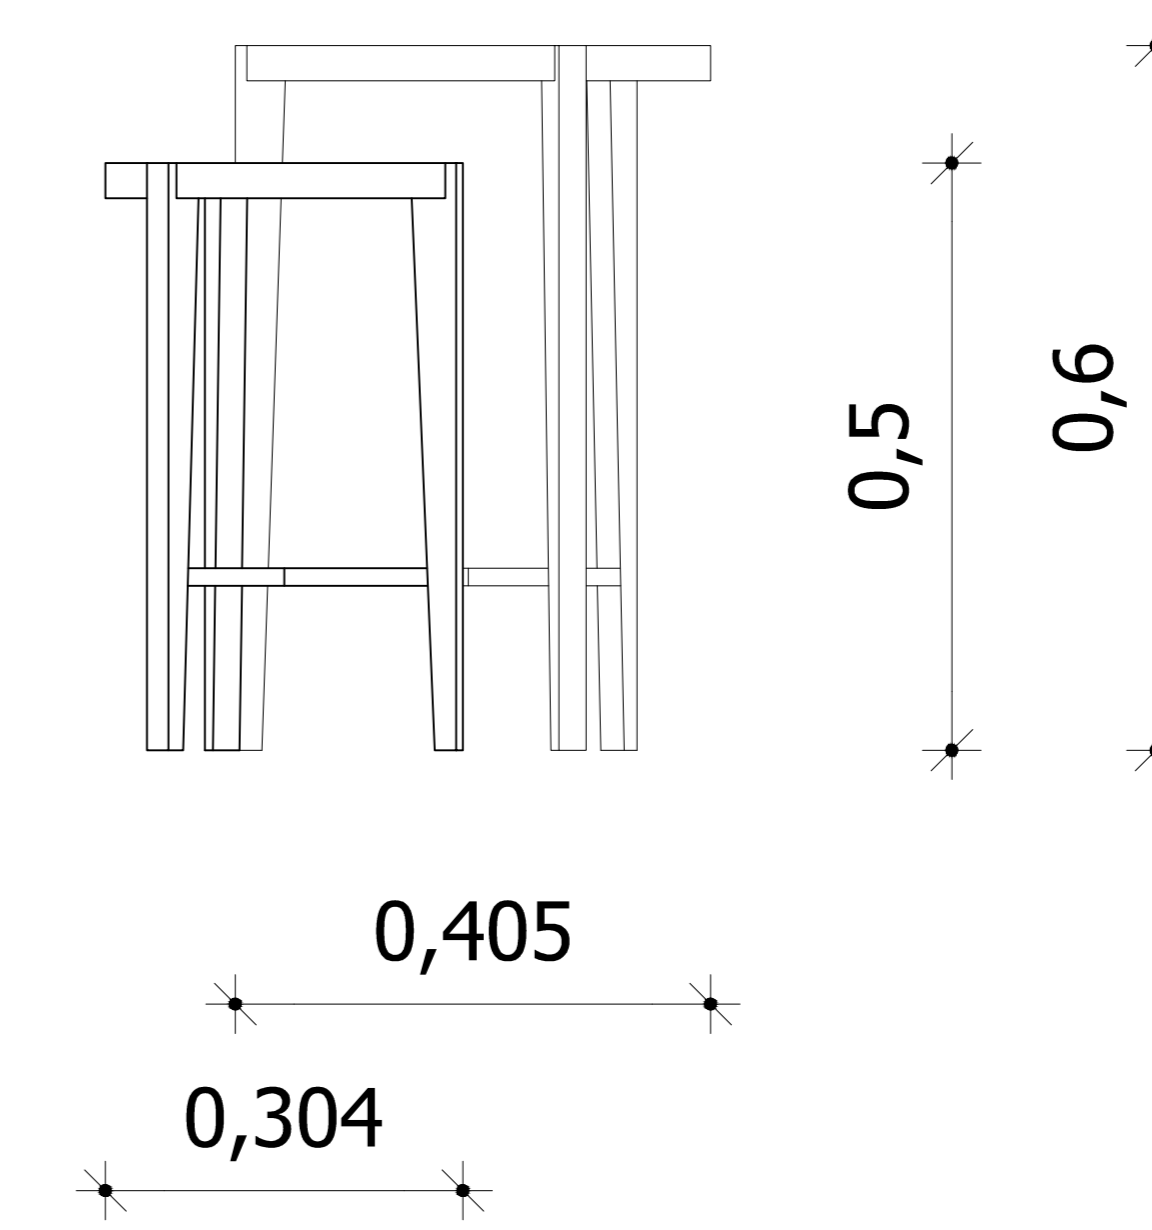

Side View

View

Top

Xanthippi I & II bedside tables

designed by
COCO-MAT
sleep on nature 