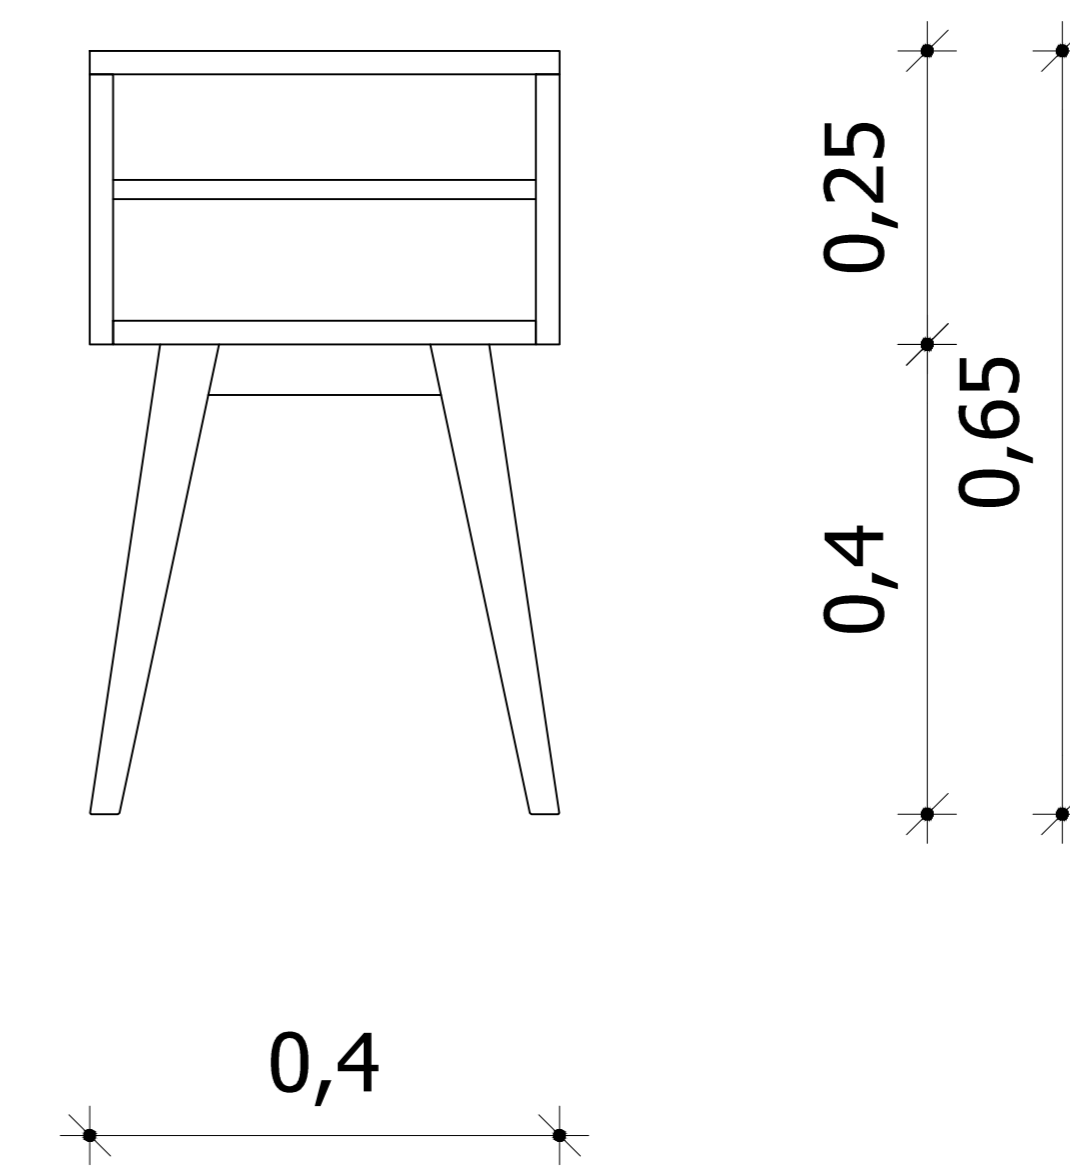

Side View

View

Plan

Elaia bedside table II

designed by
COCO-MAT
sleep on nature 