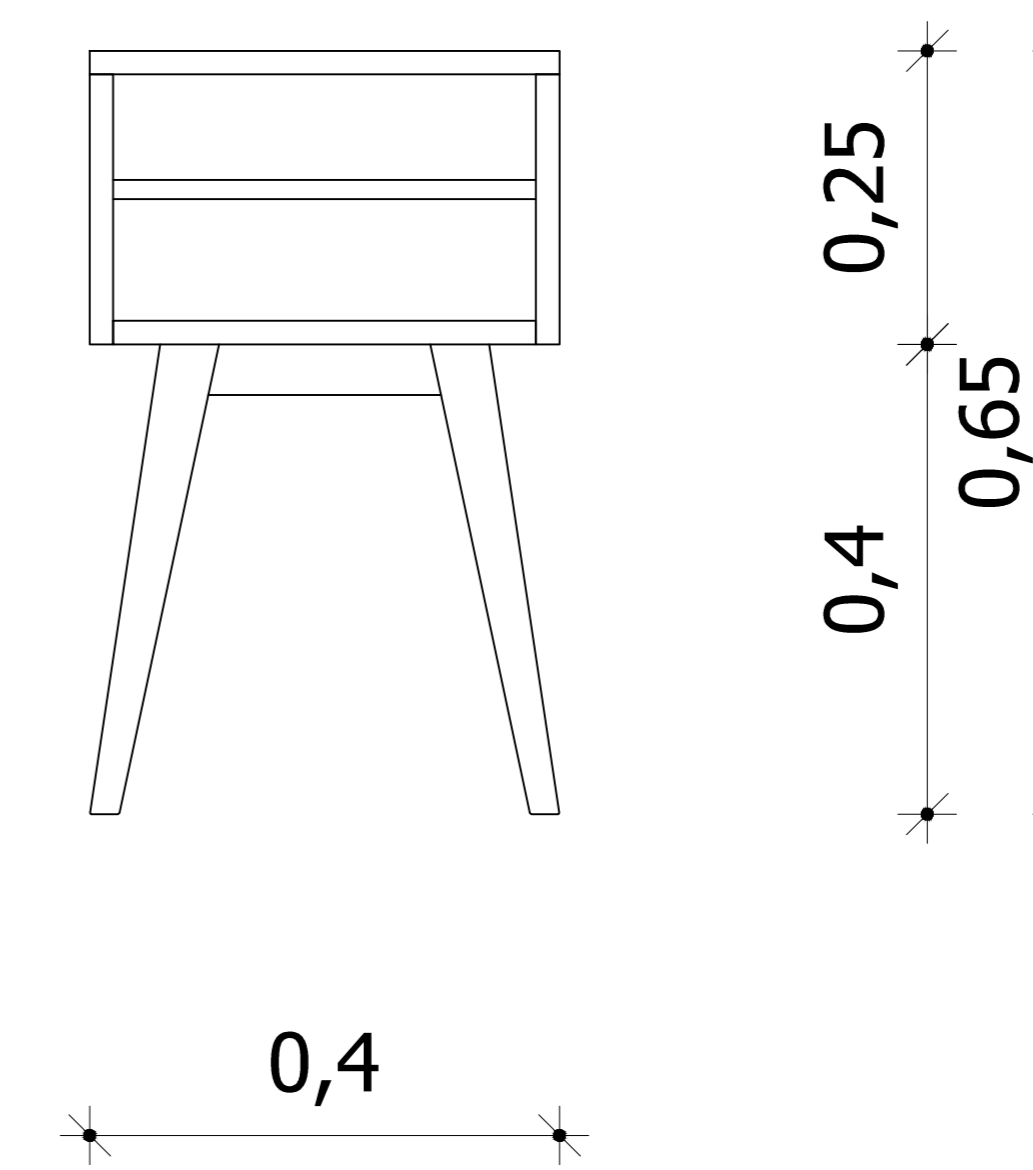

Side View

View

Plan

Elaia bedside table I

designed by
COCO-MAT
sleep on nature