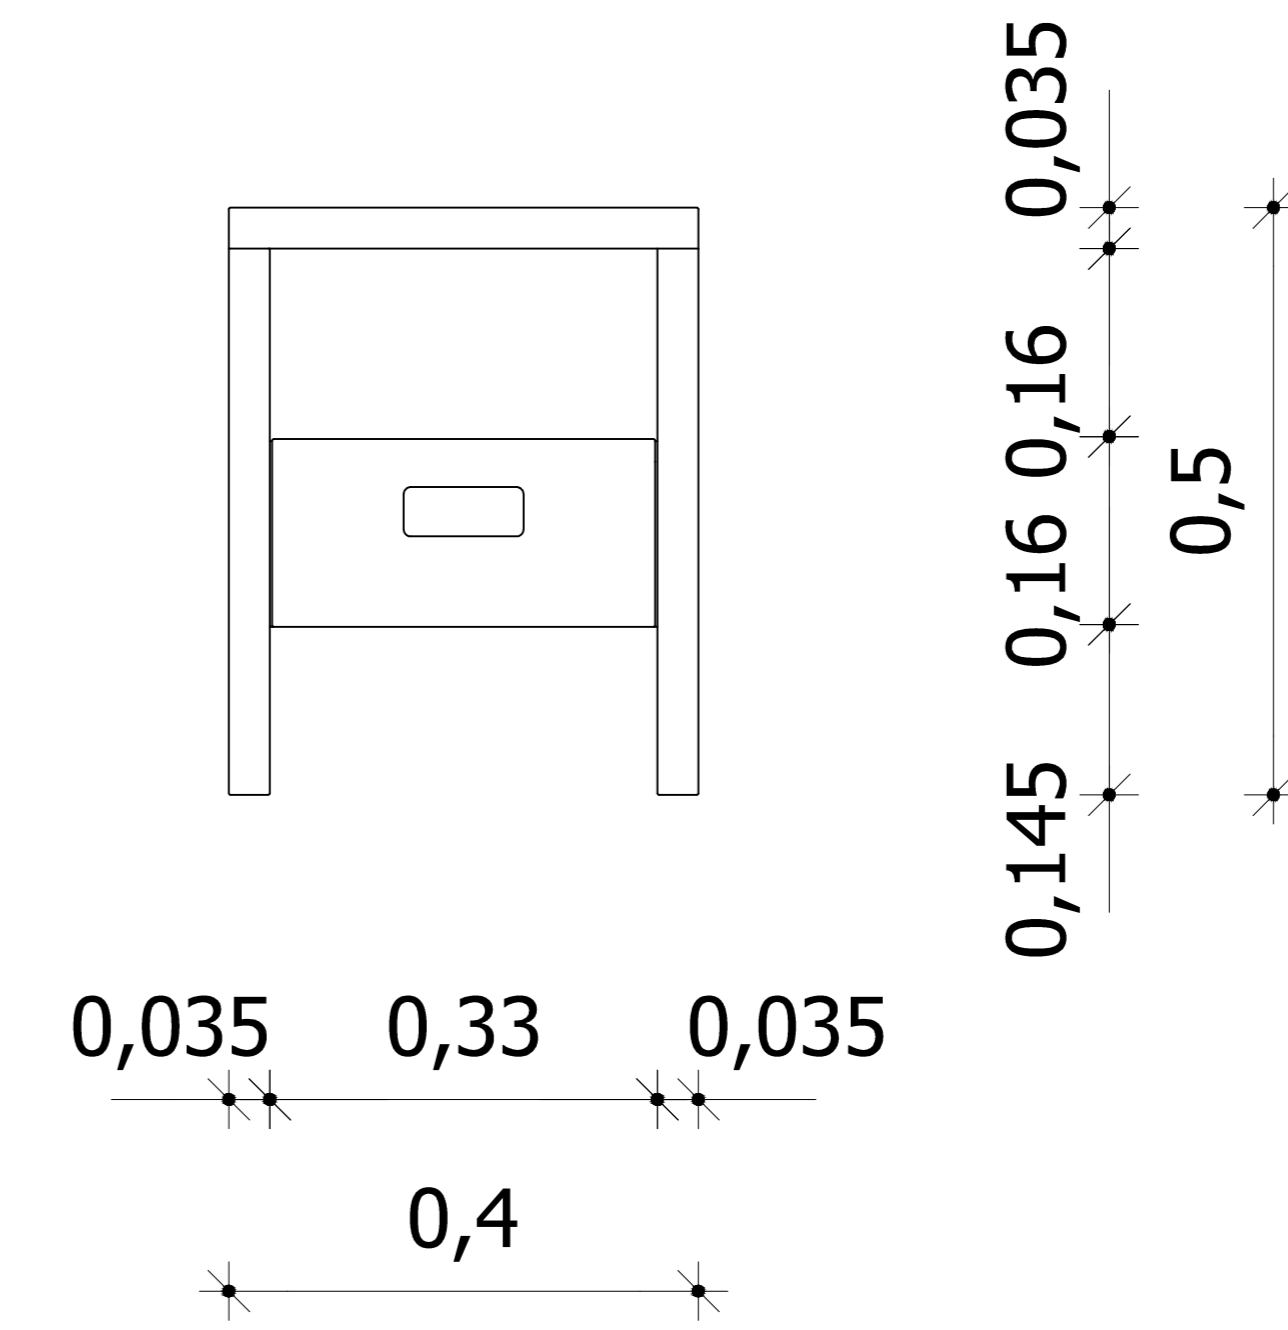

Side View

View

Top

Dalida I bedside table

designed by
COCO-MAT
 sleep on nature