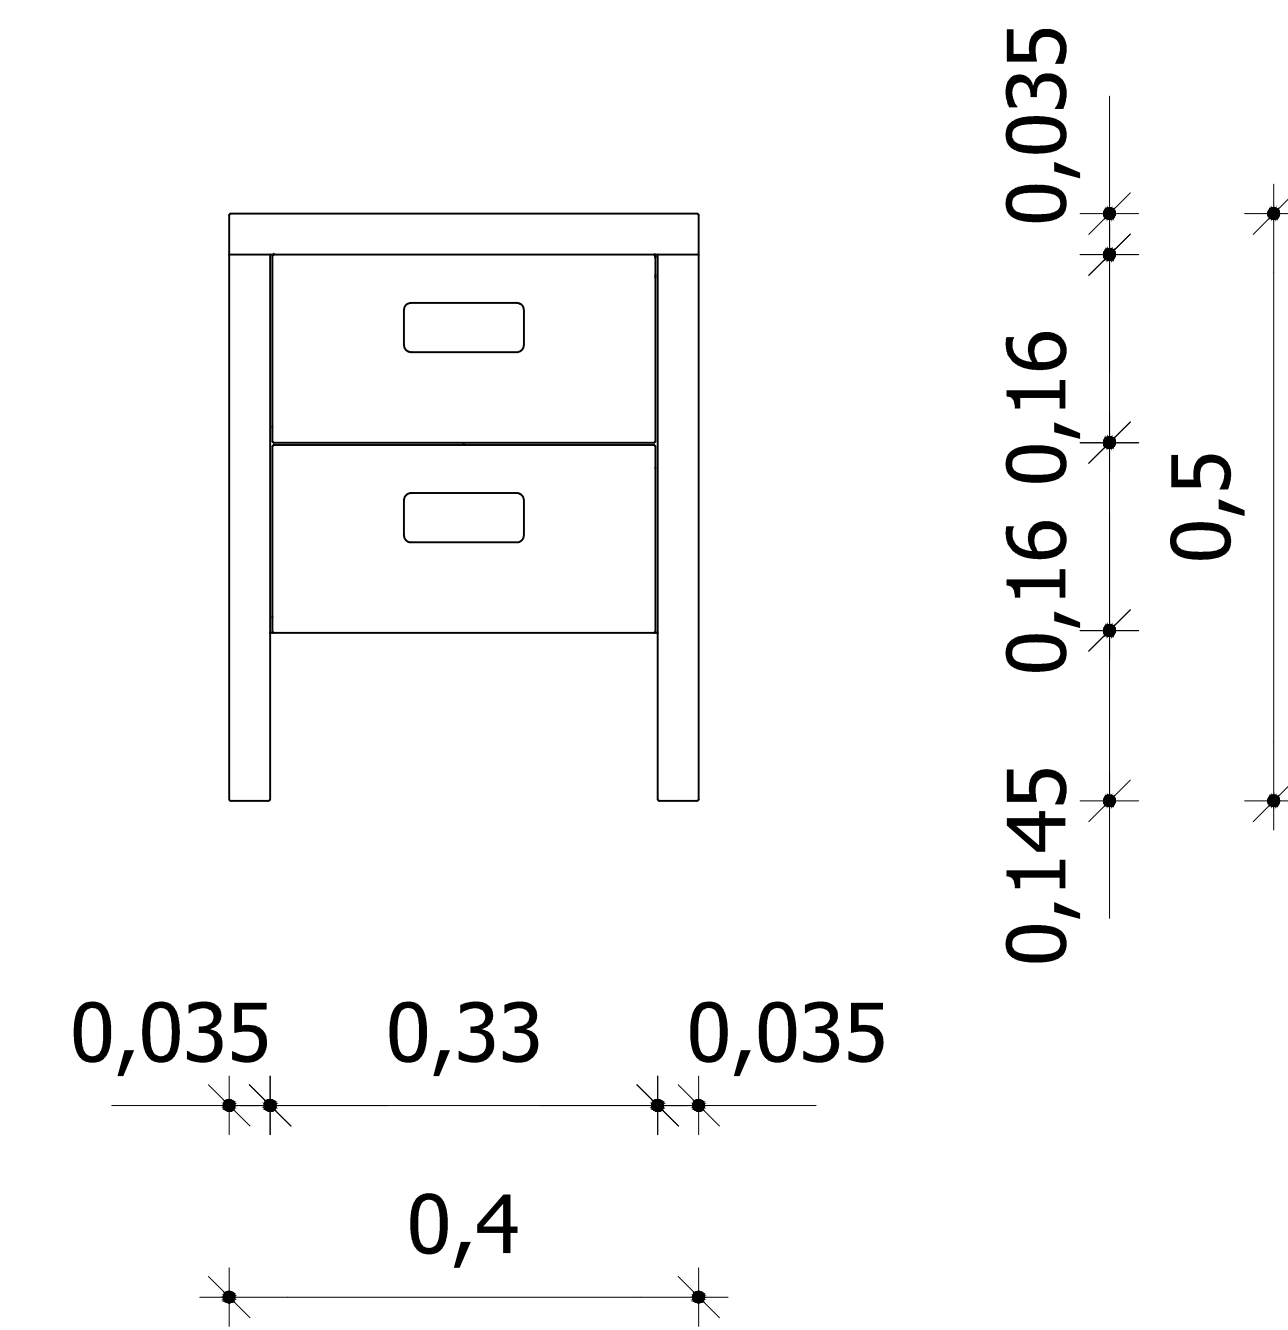

Side View

View

Top

Dalida II bedside table

designed by
COCO-MAT
sleep on nature 