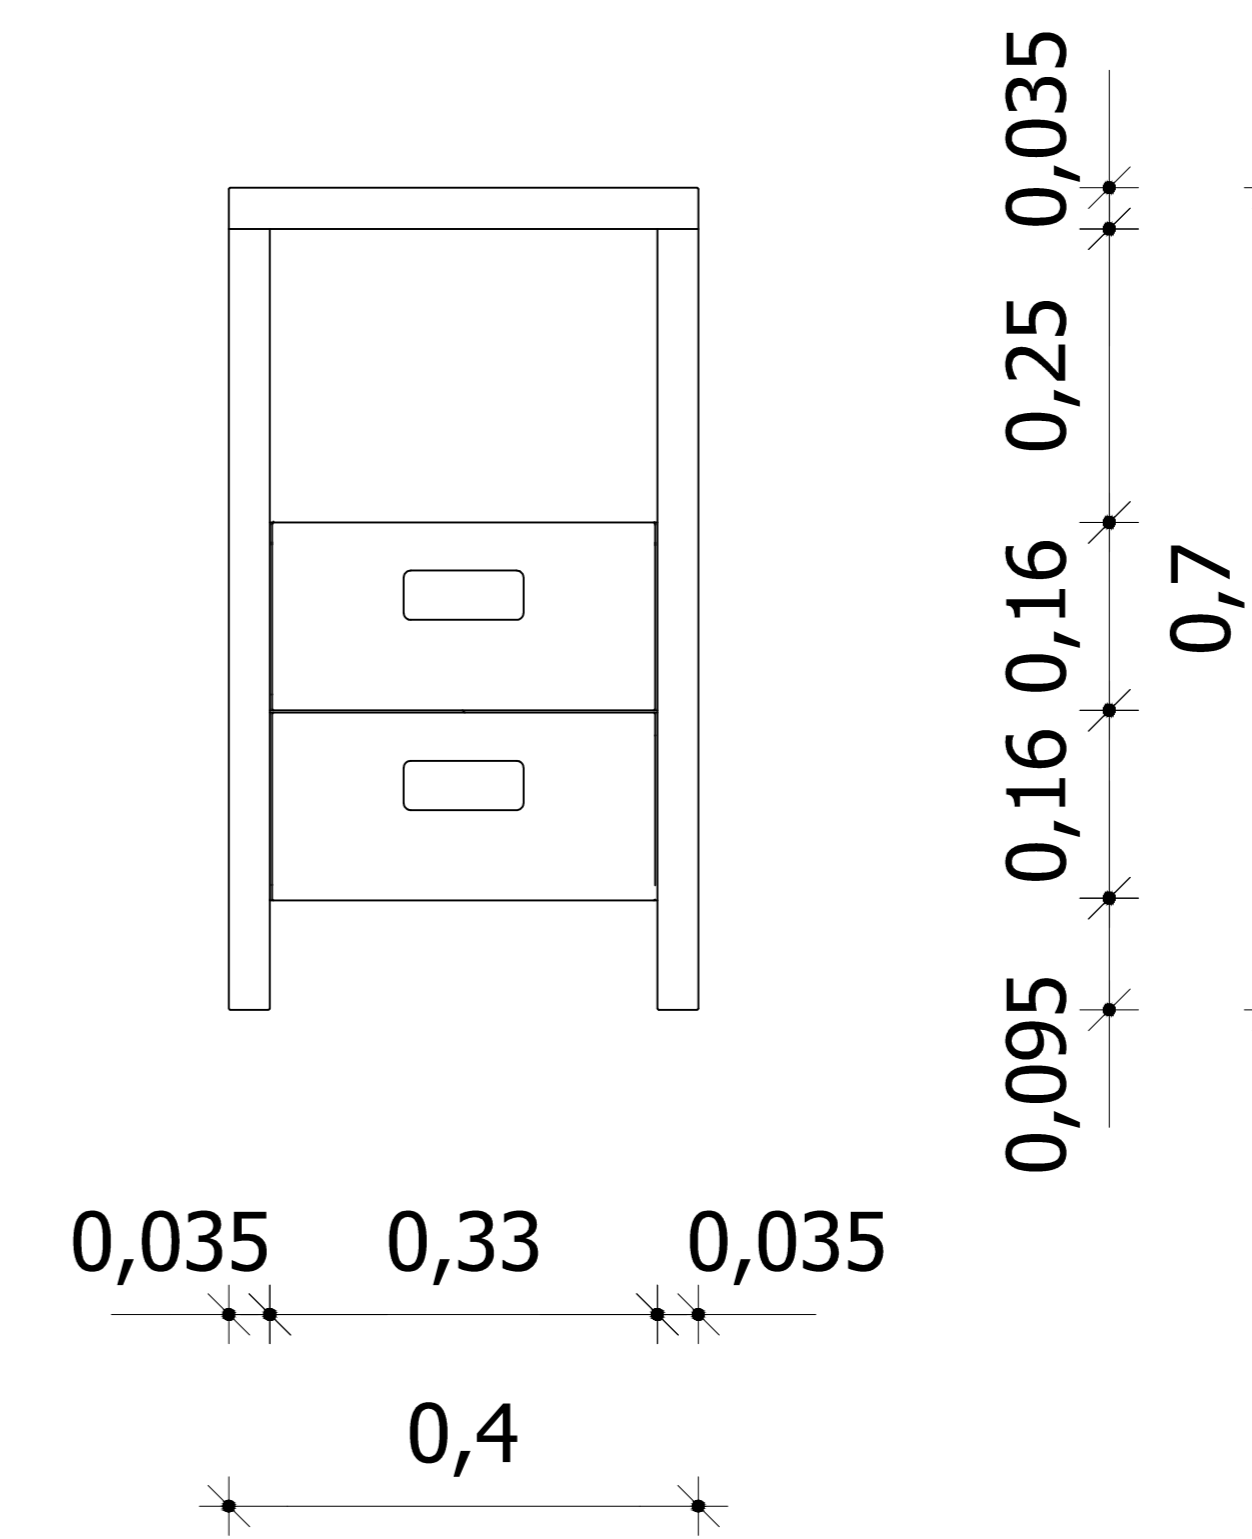

Side View

View

Top

Dalida III bedside table

designed by
COCO-MAT
sleep on nature 