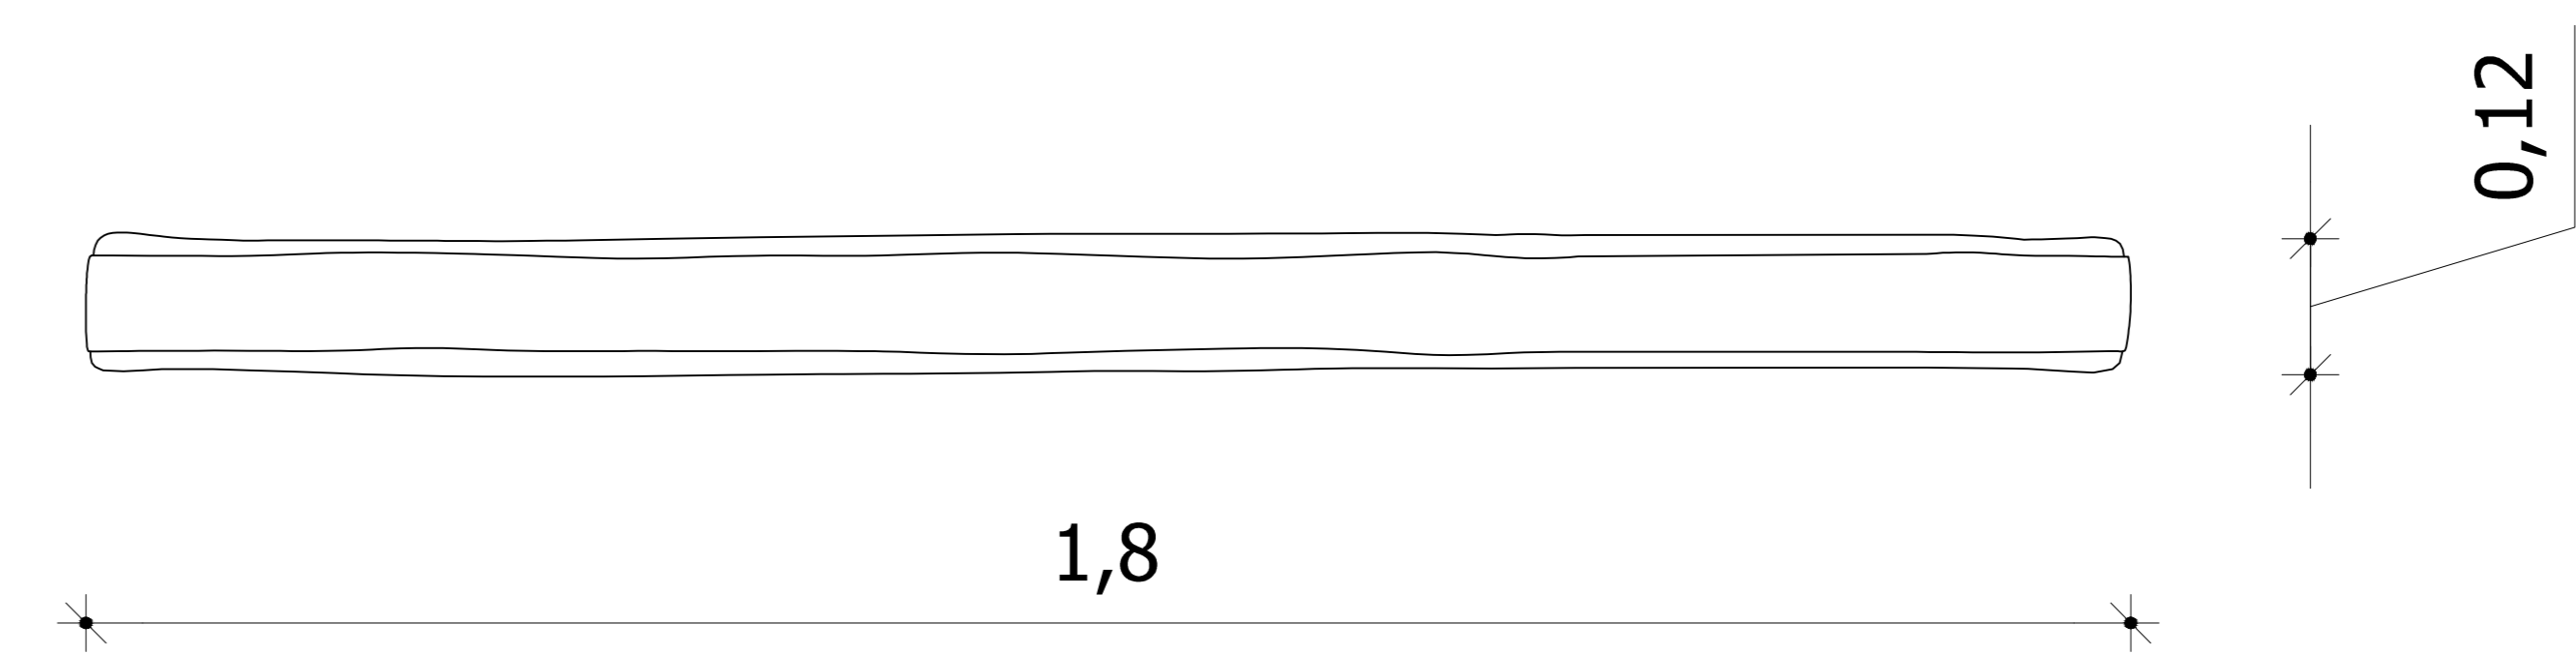

Side View

View

Top

Ira Headboard

designed by
COCO-MAT
sleep on nature 