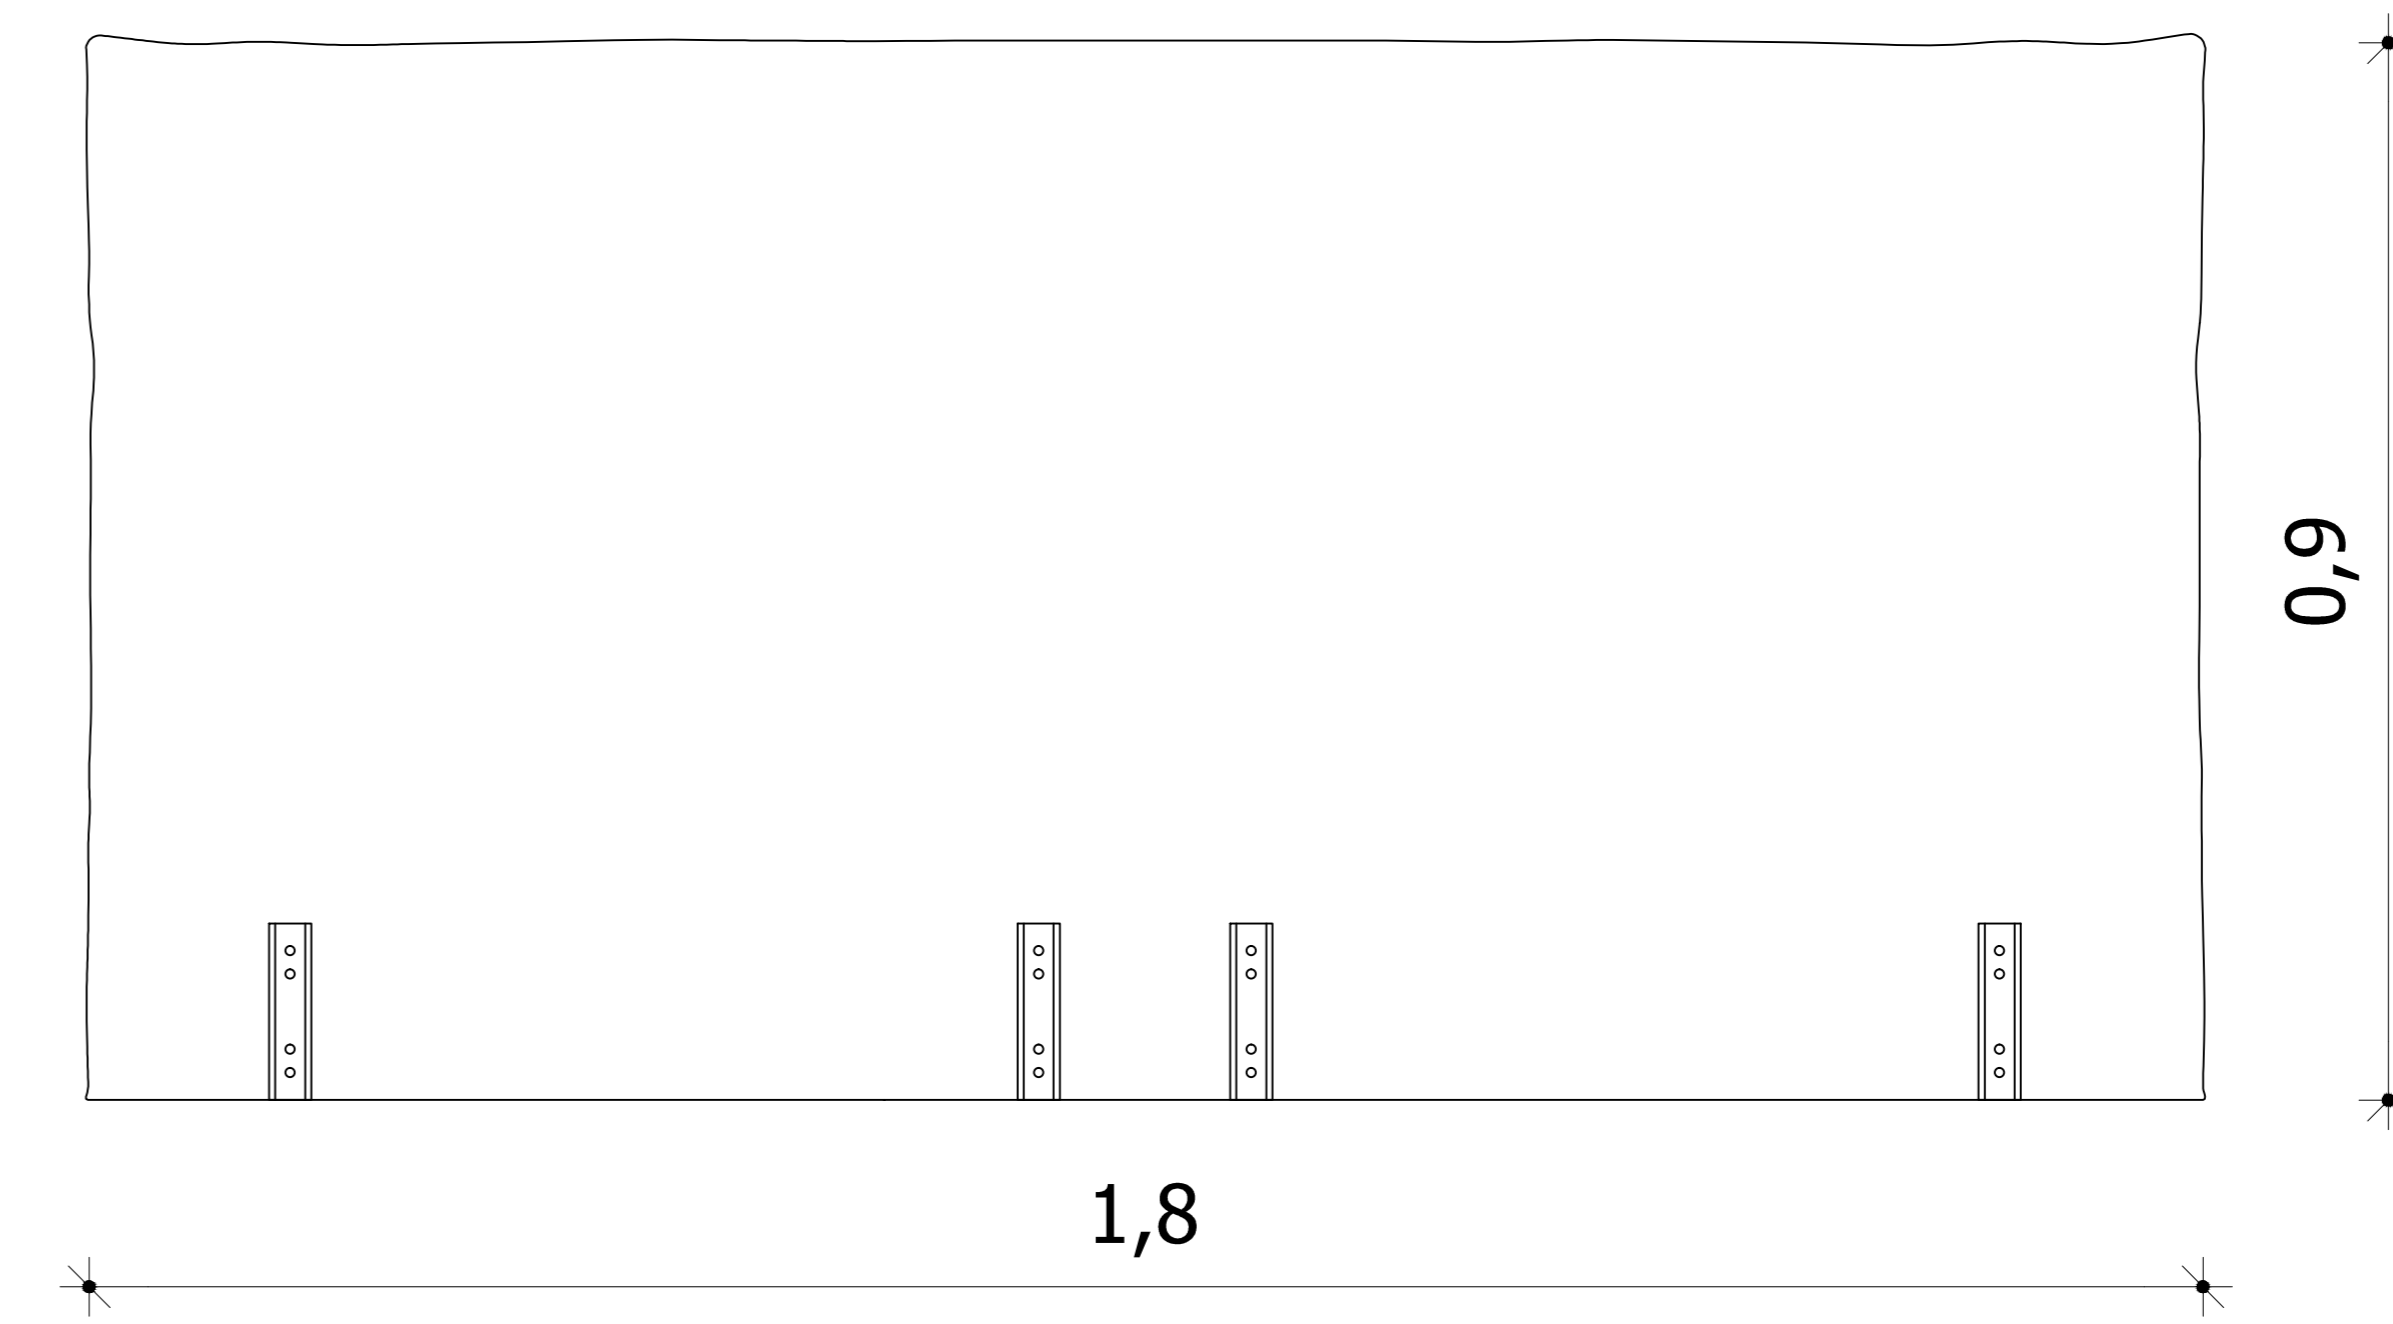

Side View

View

Top

Ira Headboard

designed by
COCO-MAT
sleep on nature 