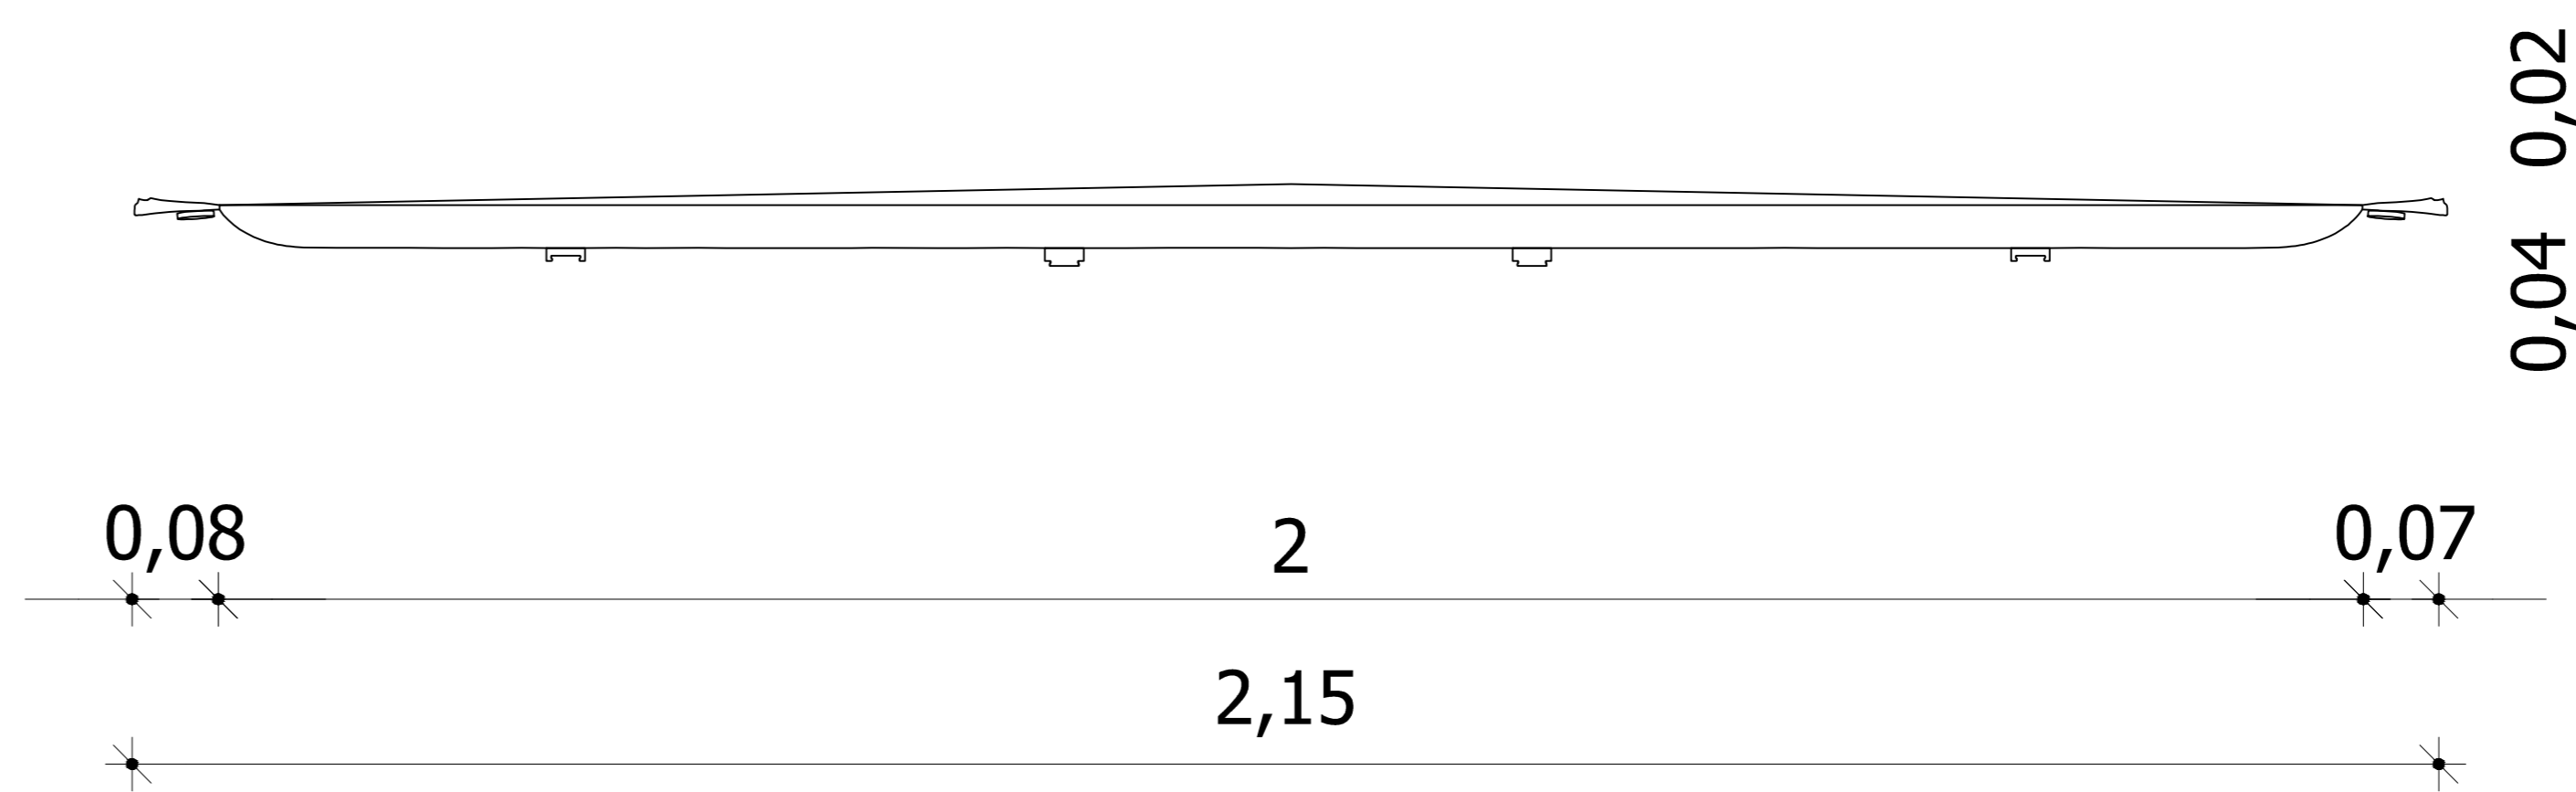

Side View

View

Top

Gea headboard

designed by
COCO-MAT
 sleep on nature