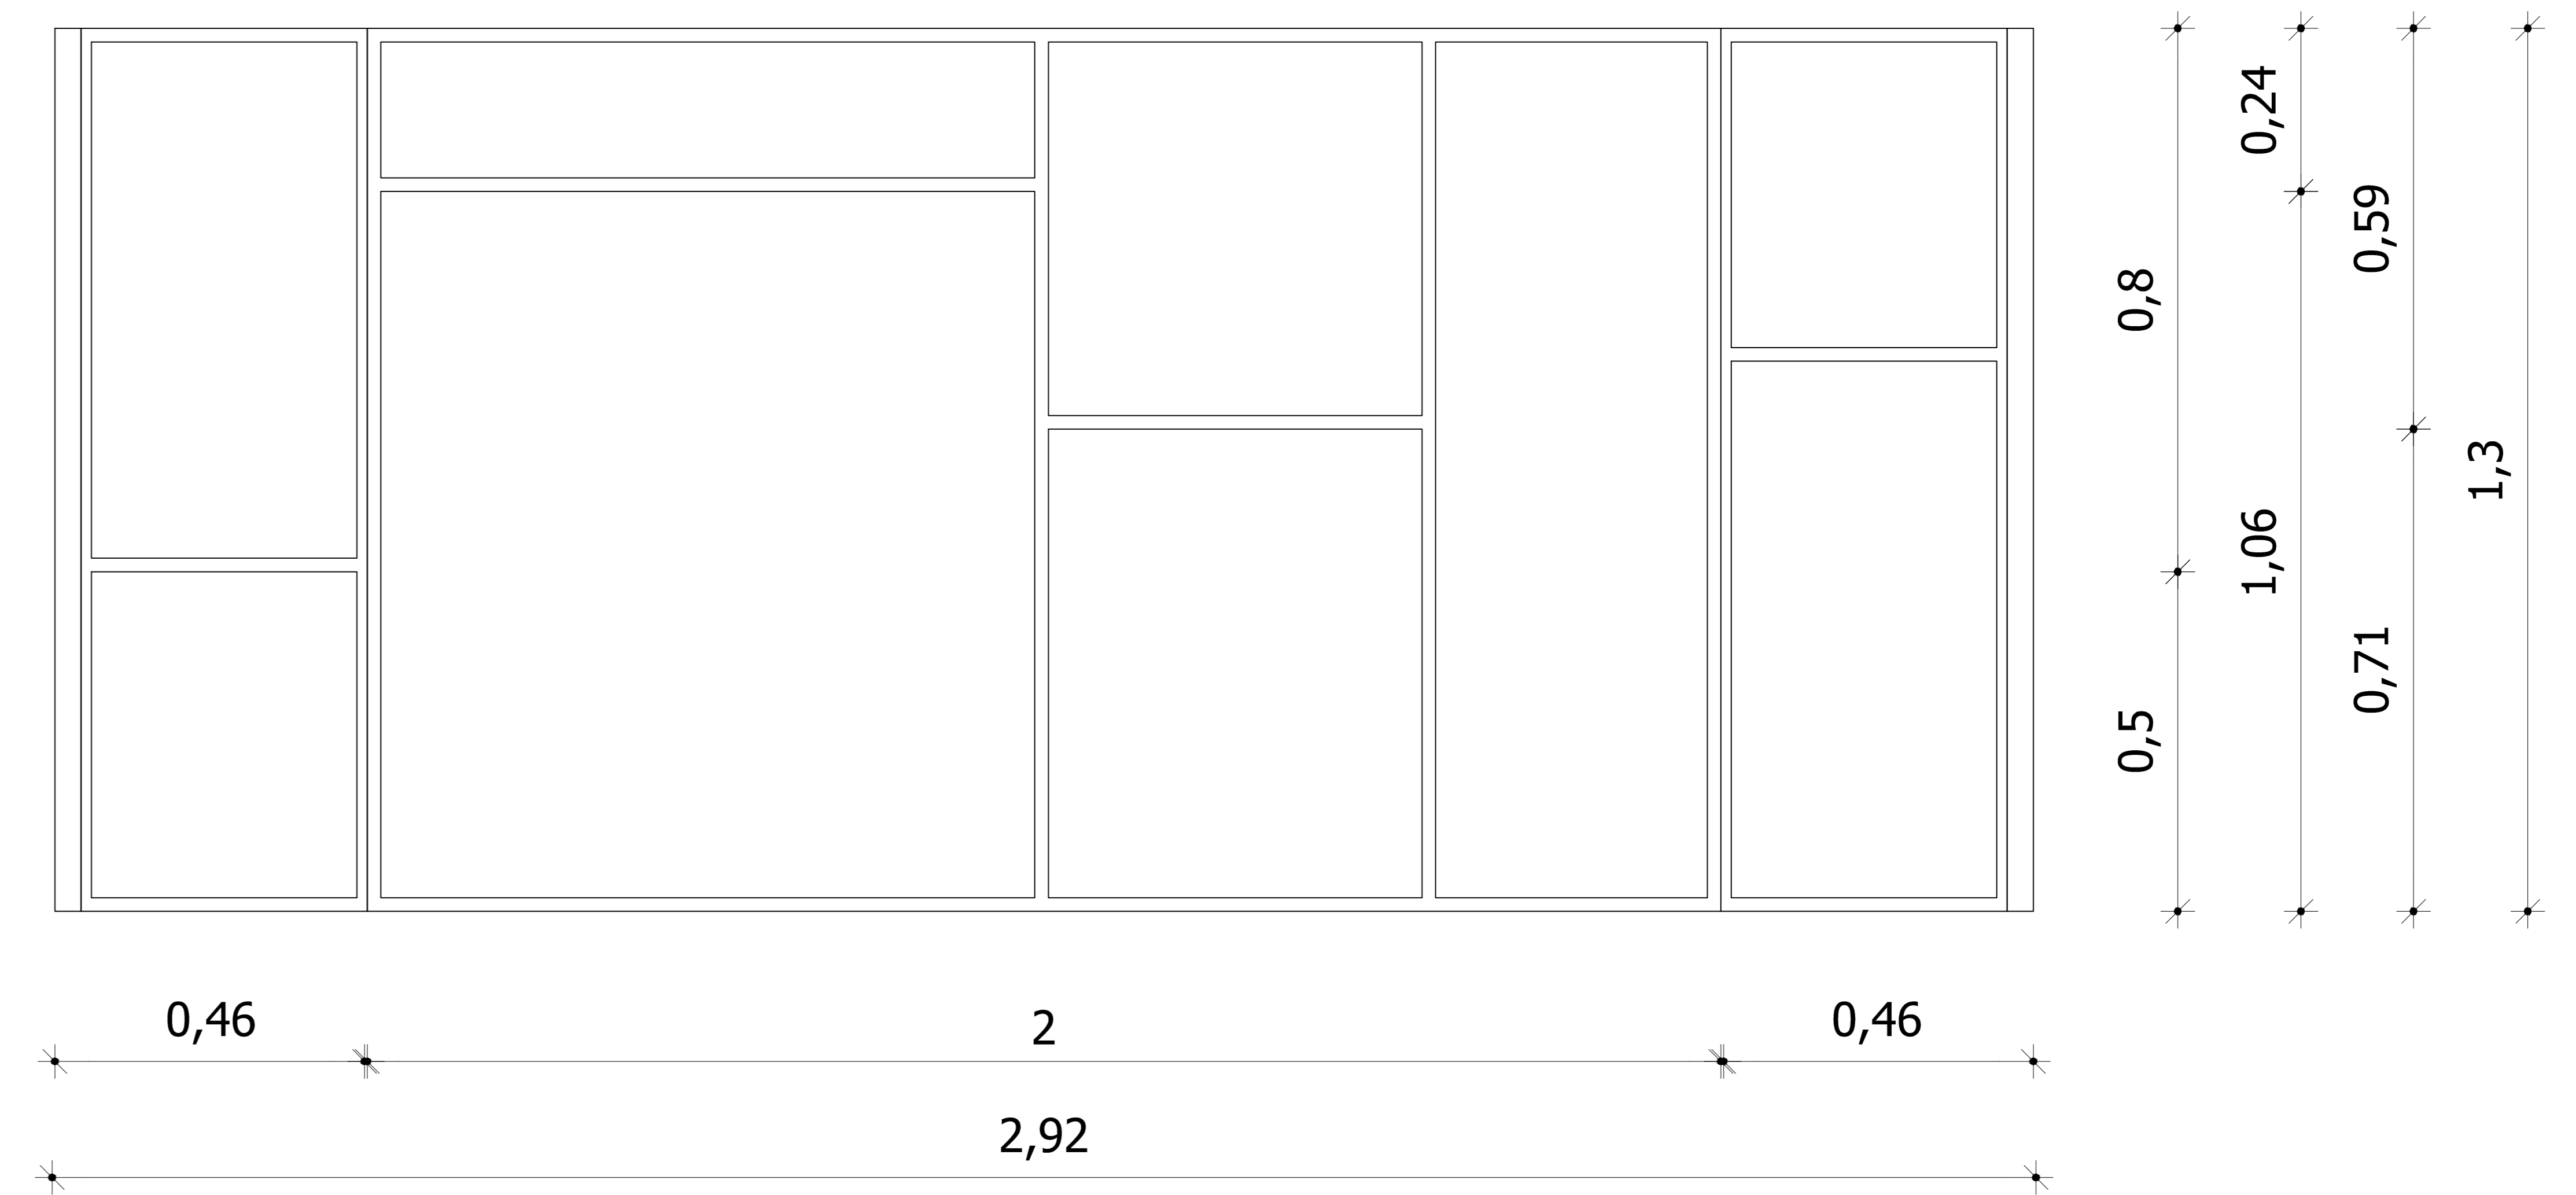

Side View

View

Plan

Diogenis headboard fabric