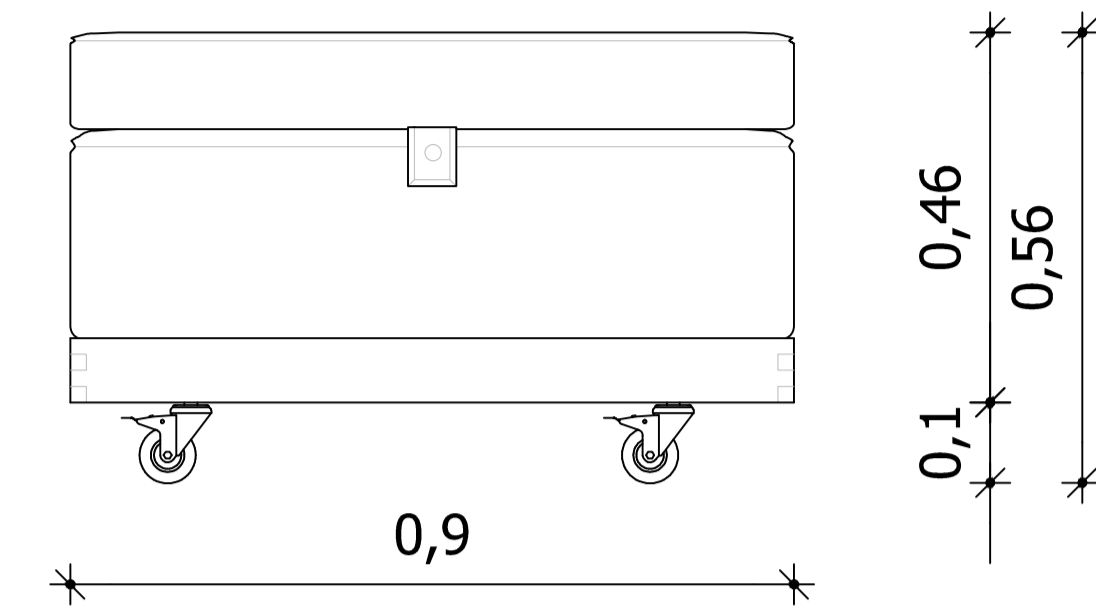

Side View

View

Top

Pythagoras Bedmattress

designed by
COCO-MAT
 sleep on nature